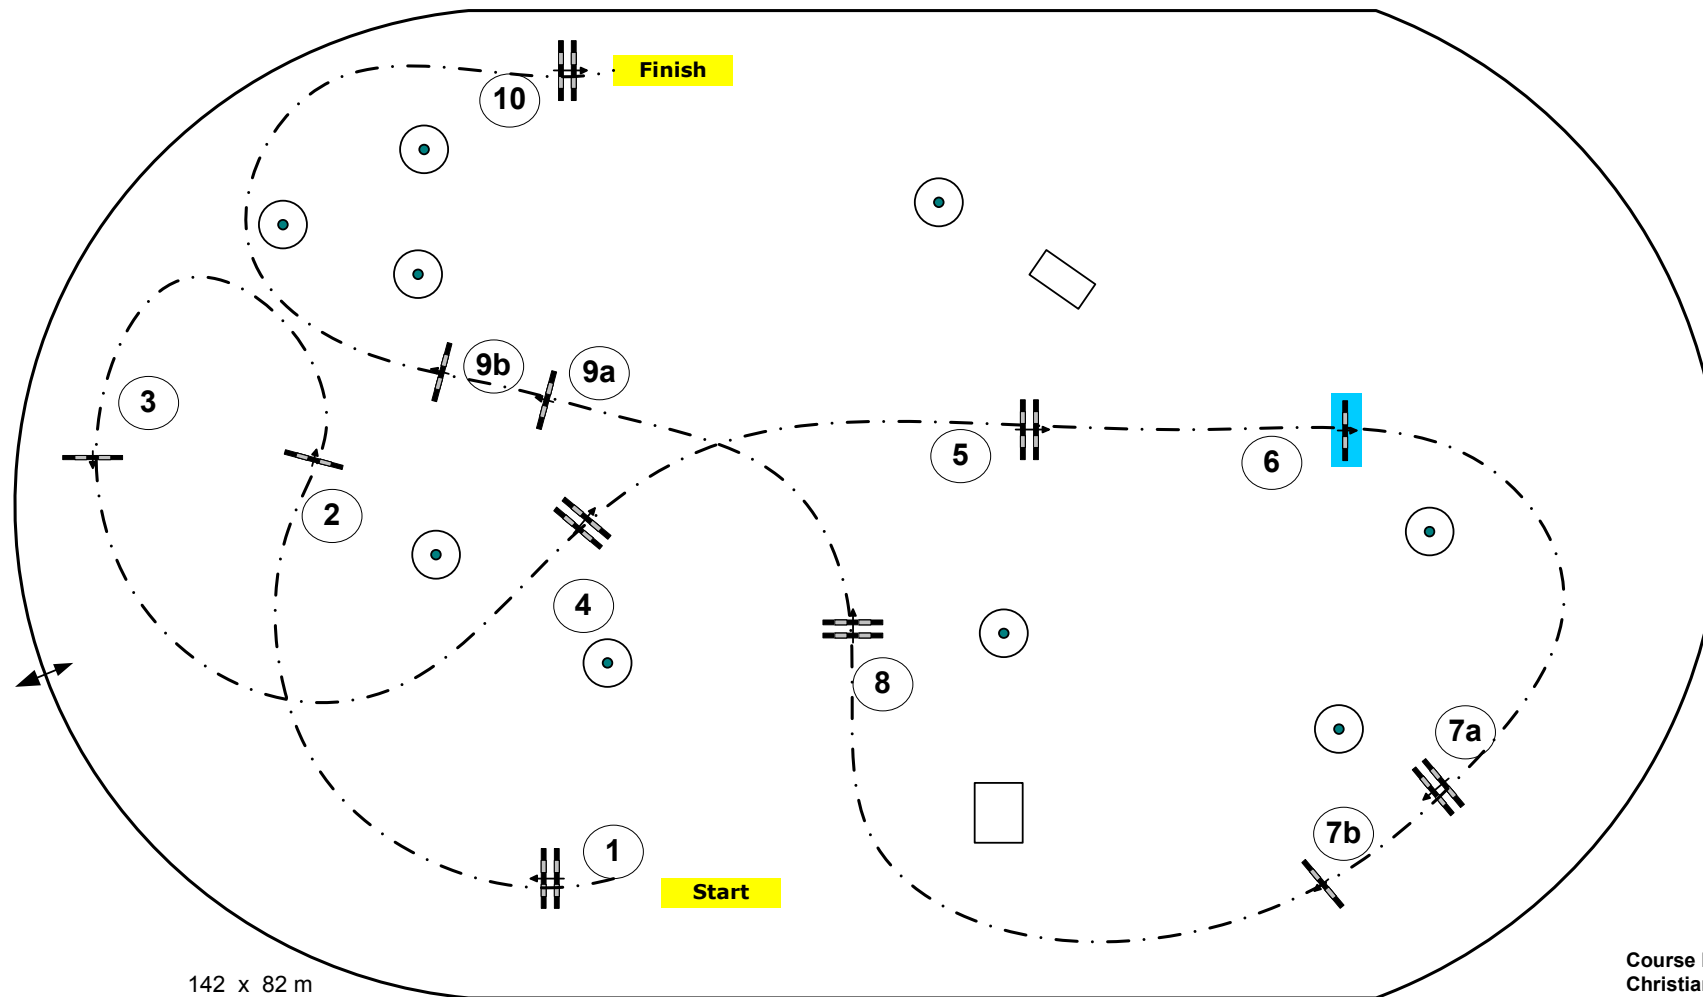

CSI**** Wiesbaden 2011

INTERNATIONALES
**PFINGST
TURNIER**
WIESBADEN

Class No.: 04

Dyckerhoff Opening Competition

Competition against the clock

Table: A
National RG:
FEI RG / Art. 238.2.1
Height: 1,40 m

Speed: 350 m/min
Length: 410 m
Time allowed: 71 sec
Time limit: 142 sec

Jump-off:
Length: 0 m
Time allowed: 0 sec
Time limit: 0 sec

Course Designer:
Christian Wiegand (GER)