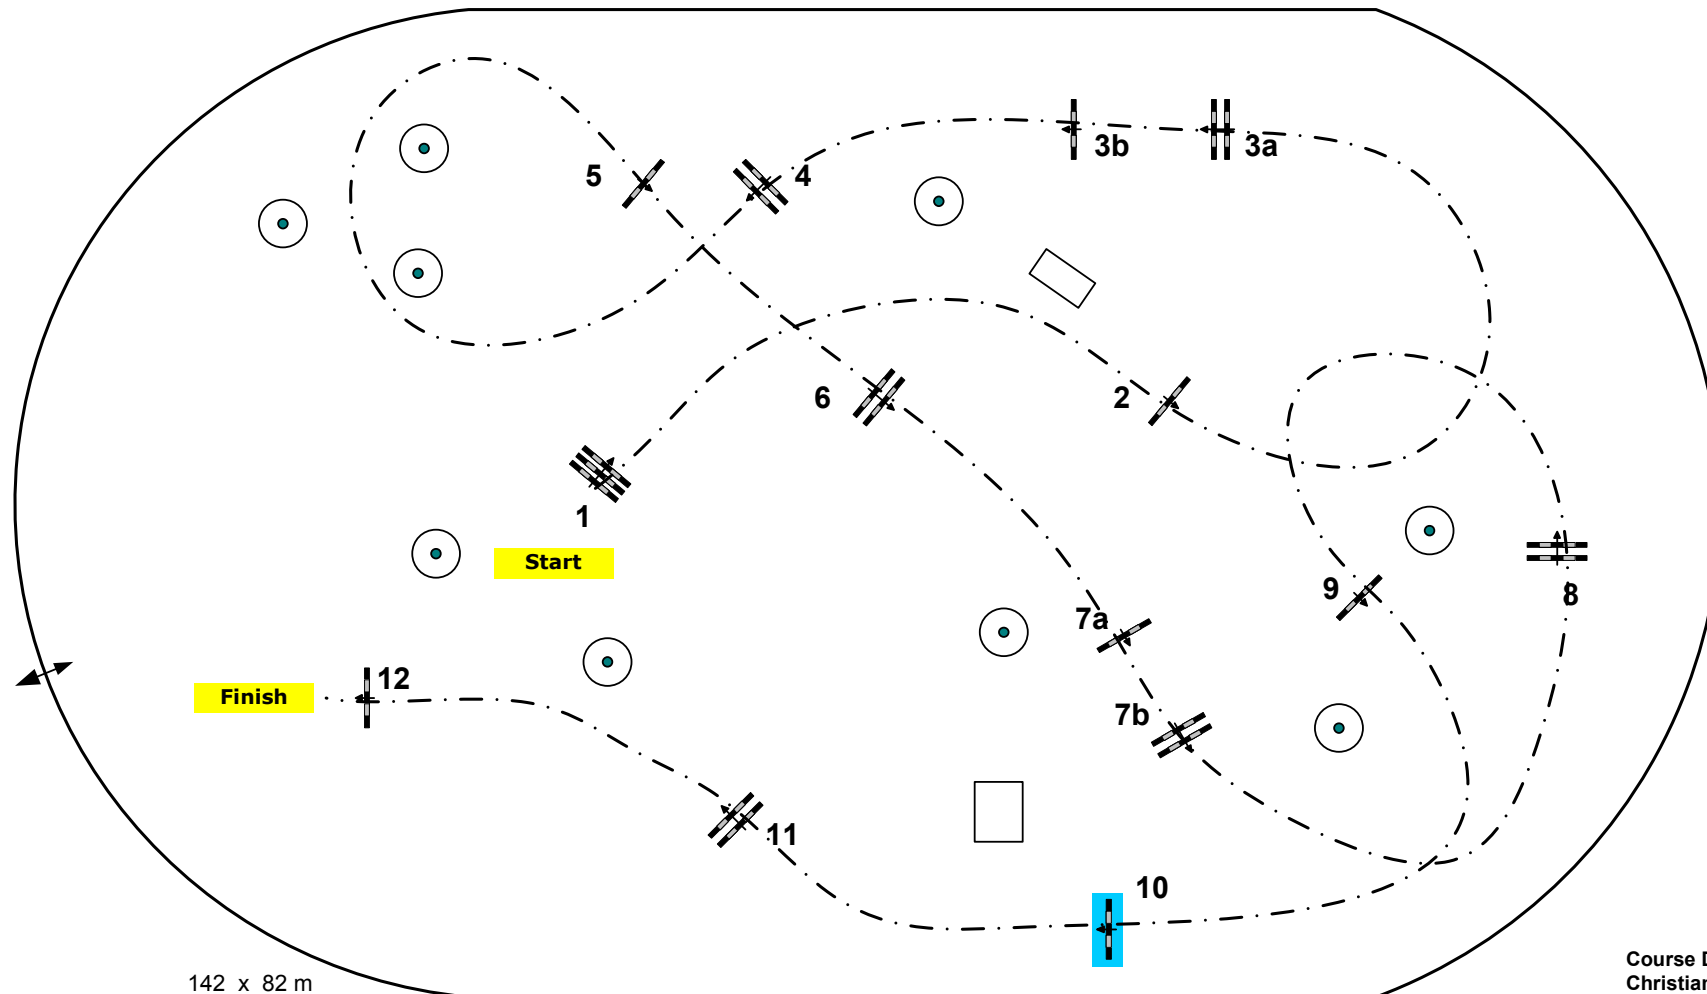

CSI**** Wiesbaden 2011

INTERNATIONALES
**PFINGST
TURNIER**
WIESBADEN

Class No.: 08

Lotto Championat von Wiesbaden

Competition against the clock

Table: A
National RG:
FEI RG / Art. 238.2.1
Height: 1,50 m

Speed: 375 m/min
Length: 500 m
Time allowed: 80 sec
Time limit: 160 sec

Jump-off:
Length: 0 m
Time allowed: 0 sec
Time limit: 0 sec

Course Designer:
Christian Wiegand (GER)