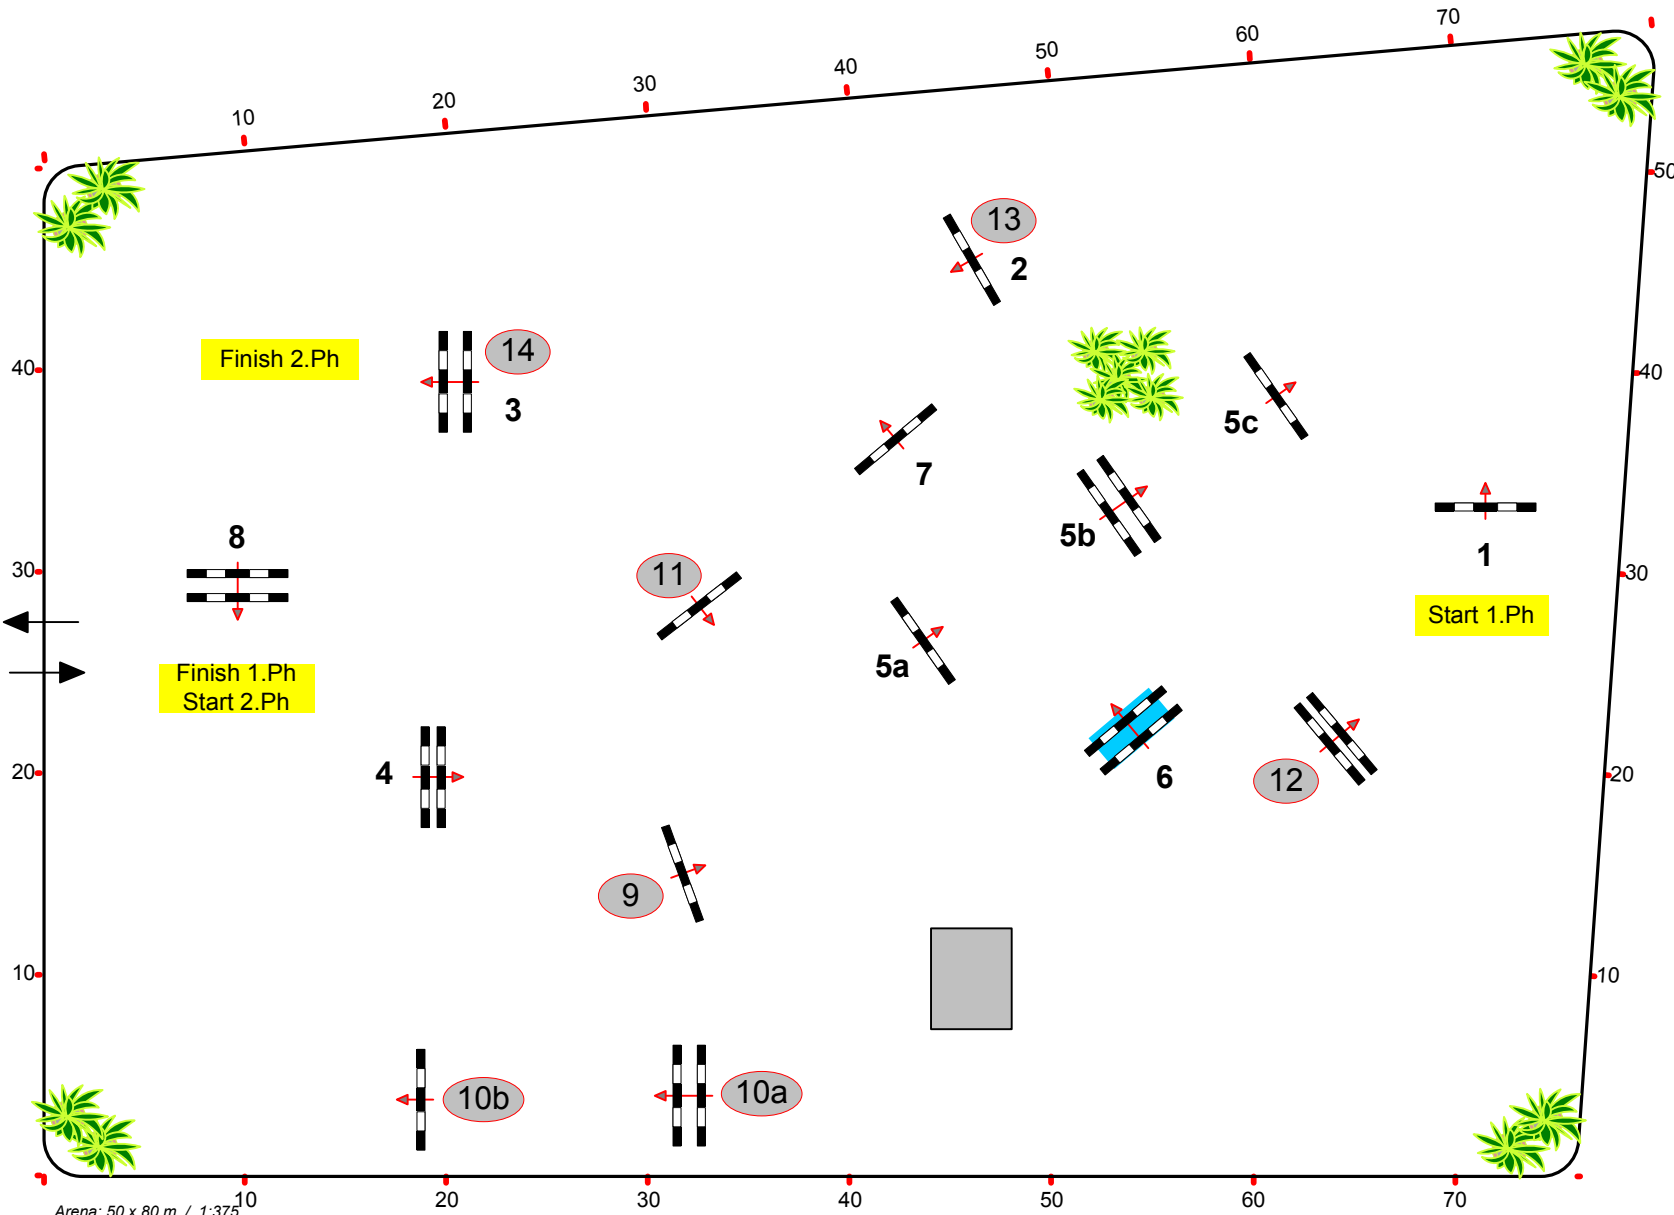

8

CSI** Spangenberg 2011

Arena: 50 x 80 m / 1:375

Class No.: 8

Floodlight

Competition in two Phases

Samstag, 2. Juli 2011

Start: 21:00

Table: A
National RG:
FEI RG / Art. 274.5.3
Height: 1,45/ 1,50 m

Speed: 375 m/min

Length: 340 m
Time allowed: 55 sec
Time limit: 110 sec

Obstacles: 8
Efforts: 10
Penalty sec

Jump-off / Phase 2:
9-14
Length: 290 m
Time allowed: 47 sec
Time limit: 94 sec

Course Designer
Marco Hesse (GER)