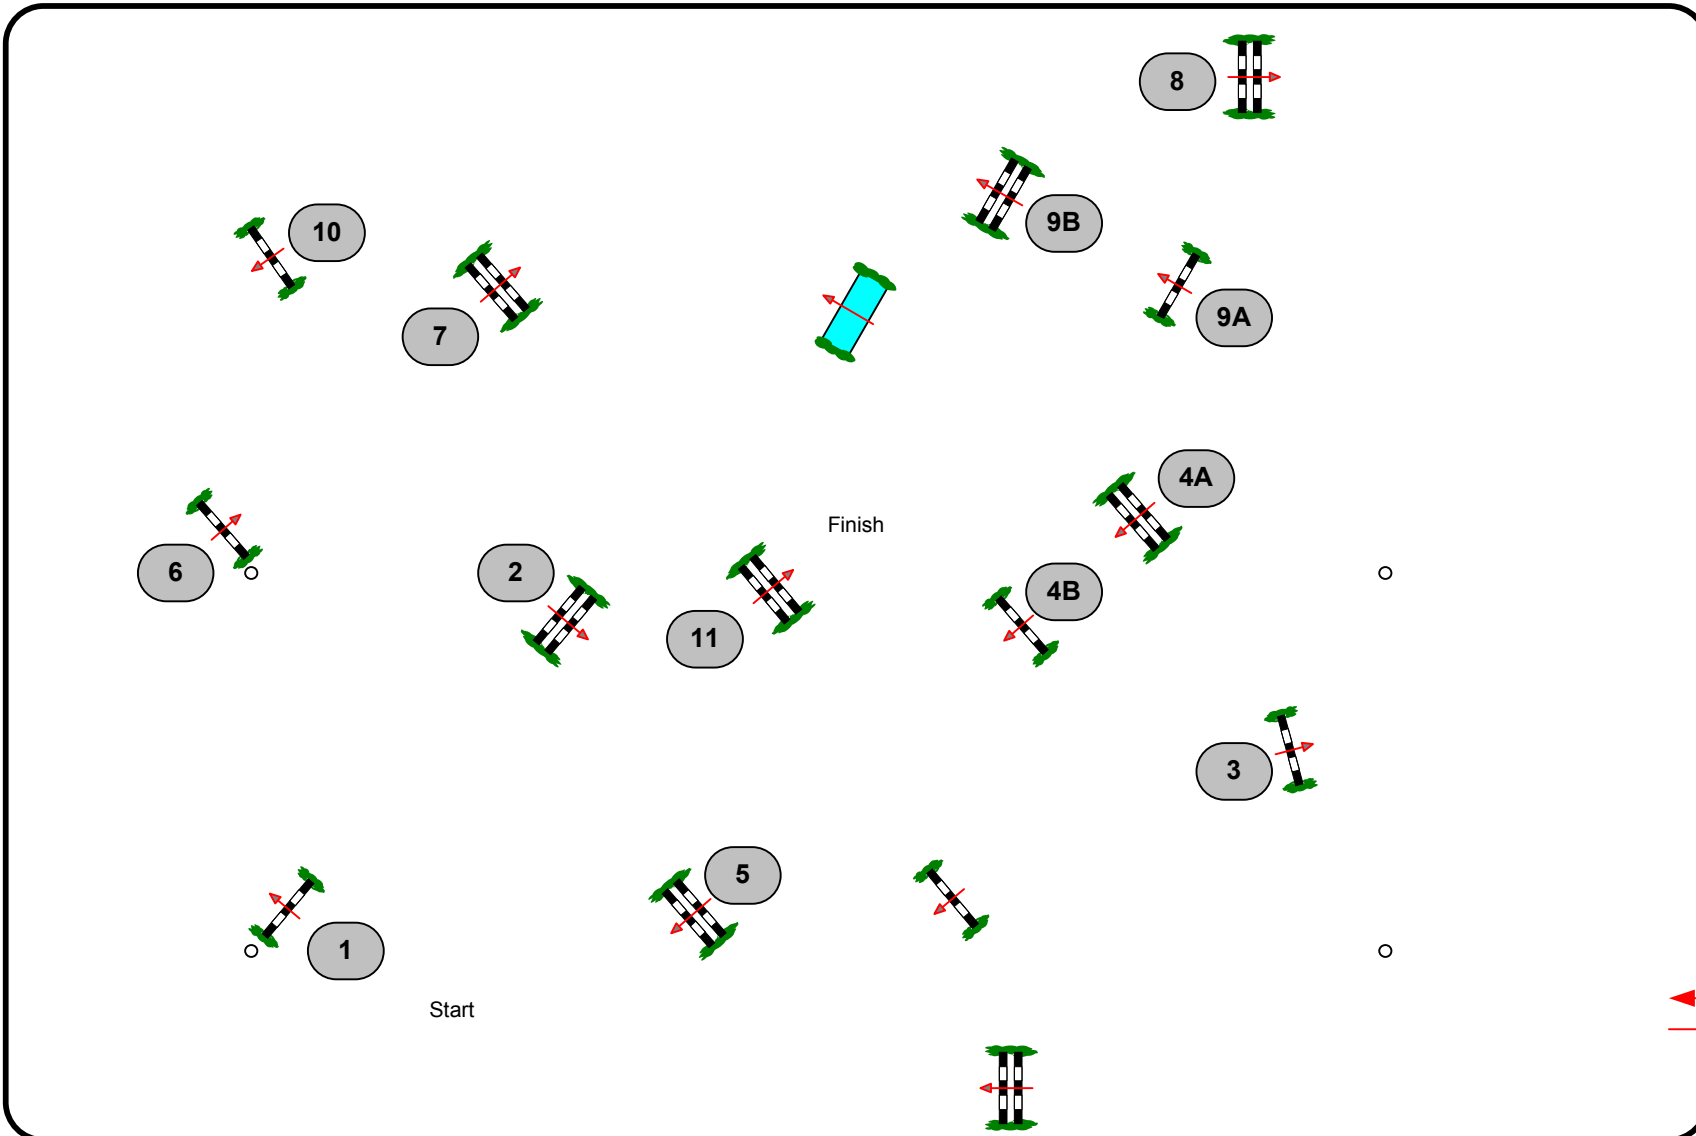

Class No.: 01

Youngster Tour - Opening Competition Competition against the clock

Thursday, 25th August 2011

ERFURT RAUHFASER PREIS

FEI RG / Art. 238.2.1
Height: 1,35/1,40 m

Speed: 350 m/min

Length: 440 m

Time allowed: 76 sec

Time limit: 152 sec

Obstacles: 11

Efforts: 13

Course Designer
Eckhard Hilker (Oelde/GER)