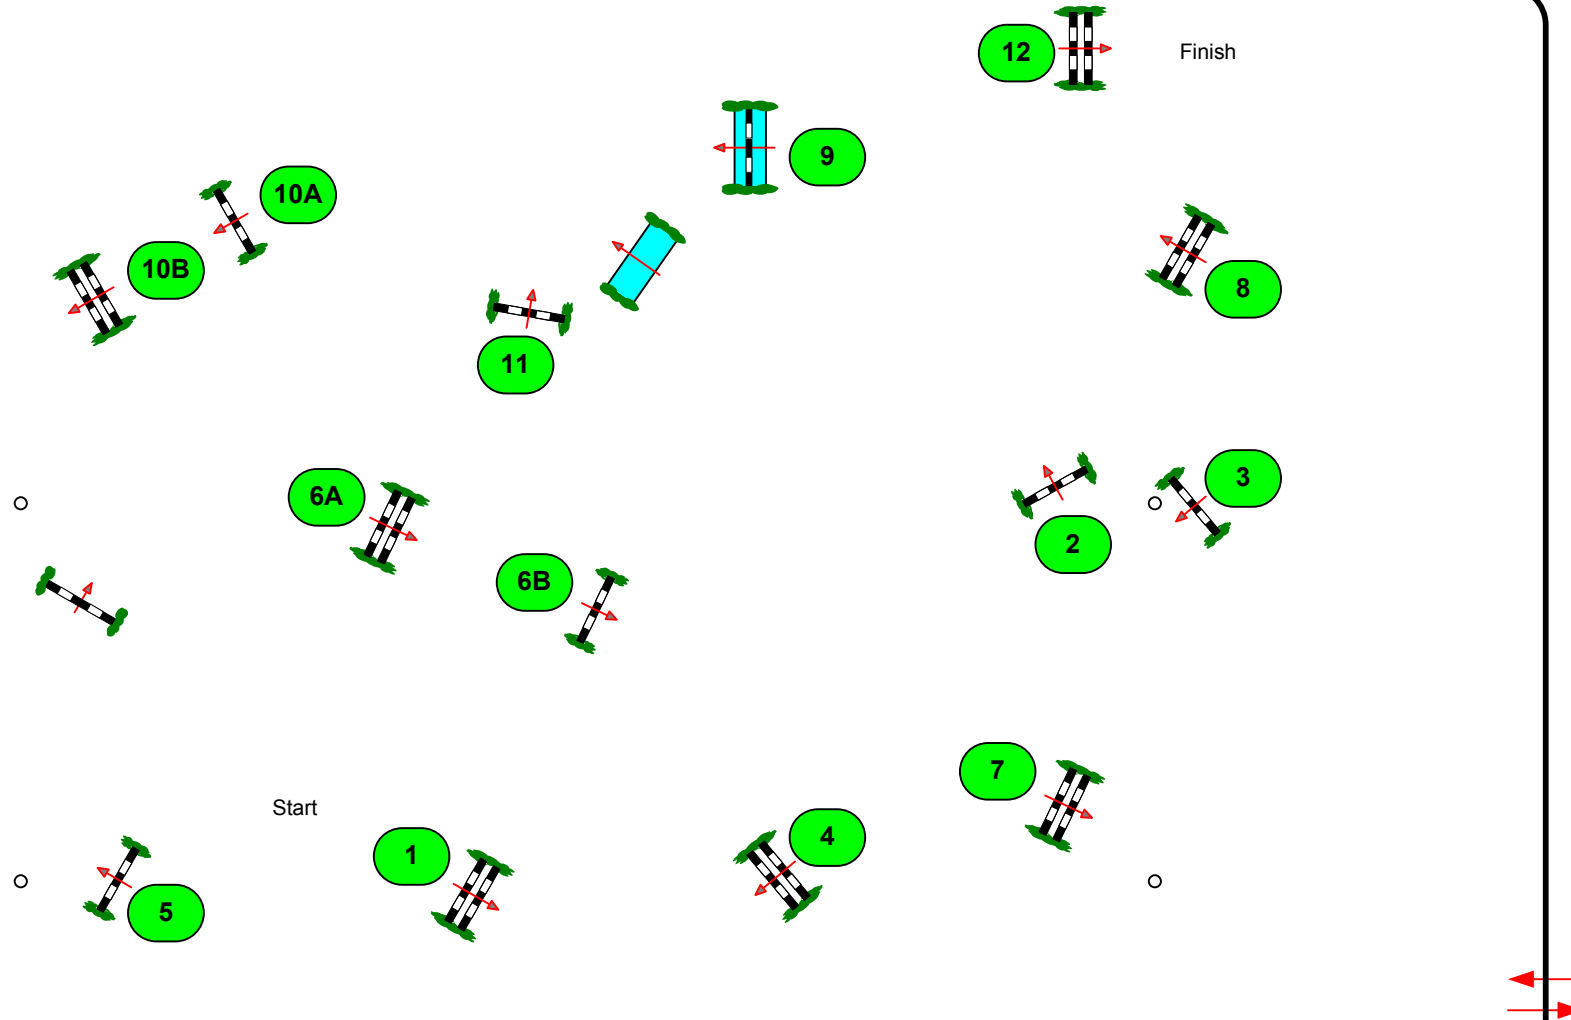

Class No.: 04

Medium Tour - Opening Competition

Competition against the clock

Friday, 26th August 2011

PREIS DER BUDELEI-MODE UNTERNEHMENSGRUPPE

FEI RG / Art. 238.2.1
Height: 1,50 m

Speed: 350 m/min

Length: 0 m
Time allowed: 0 sec
Time limit: 0 sec

Obstacles: 12
Efforts: 14

Course Designer
Eckhard Hilker (Oelde/GER)