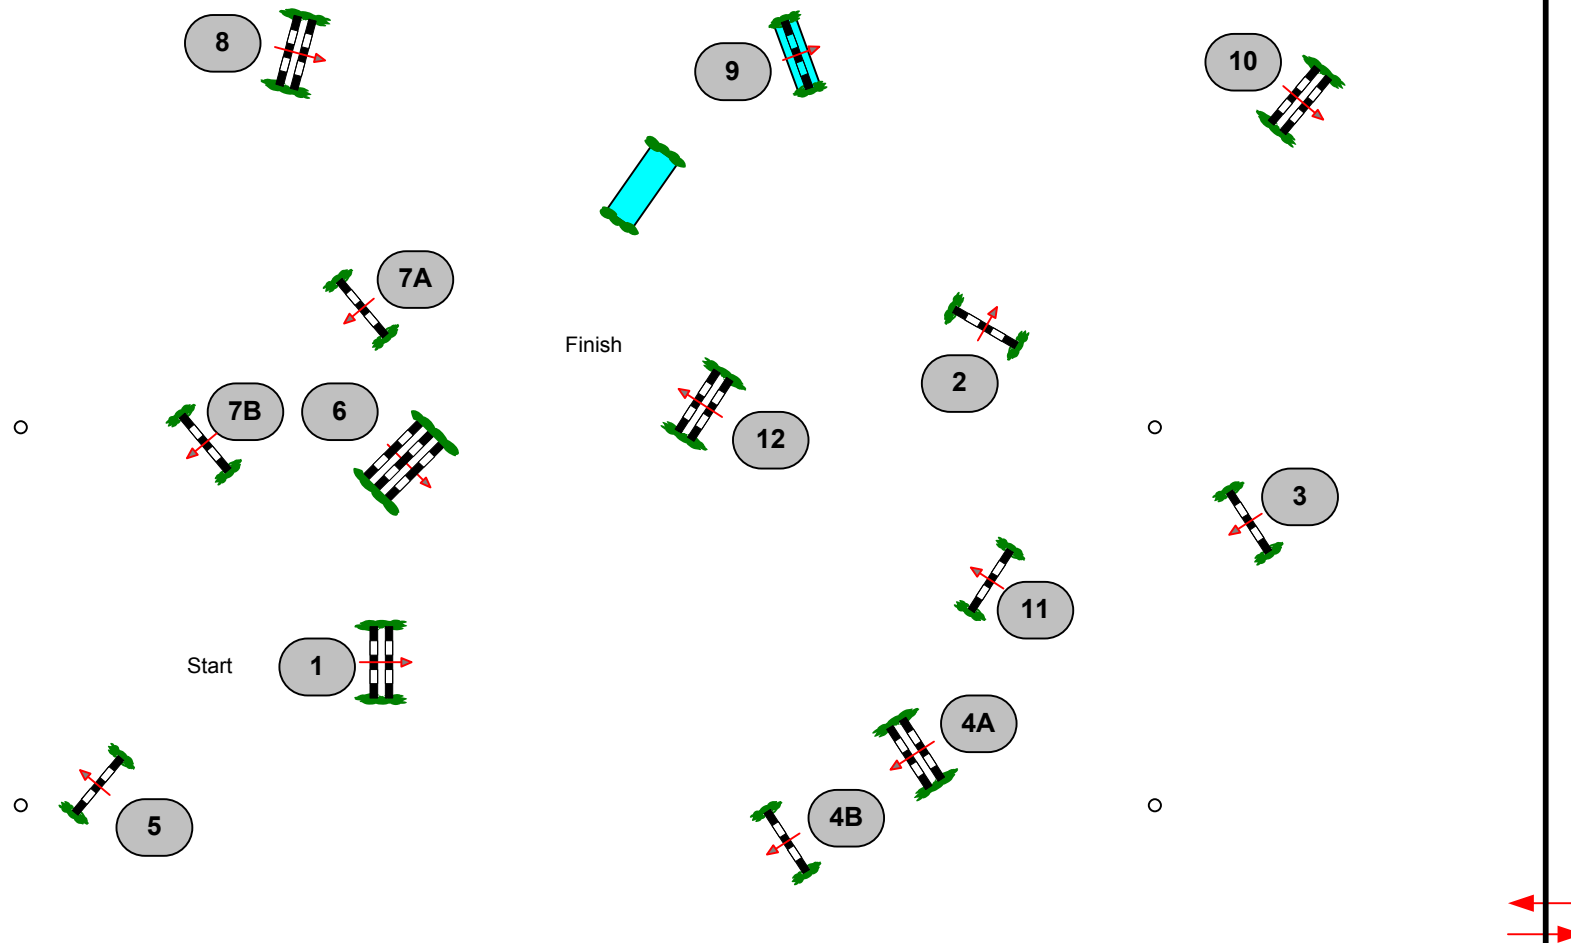

Class No.: 05

Big Tour - Opening Competition

Competition against the clock

Friday, 26th August 2011

COCA - COLA - PREIS

FEI RG / Art. 238.2.1
Height: 1,50 m

Speed: 350 m/min

Length: 0 m
Time allowed: 0 sec
Time limit: 0 sec

Obstacles: 12
Efforts: 14

Course Designer
Eckhard Hilker (Oelde/GER)