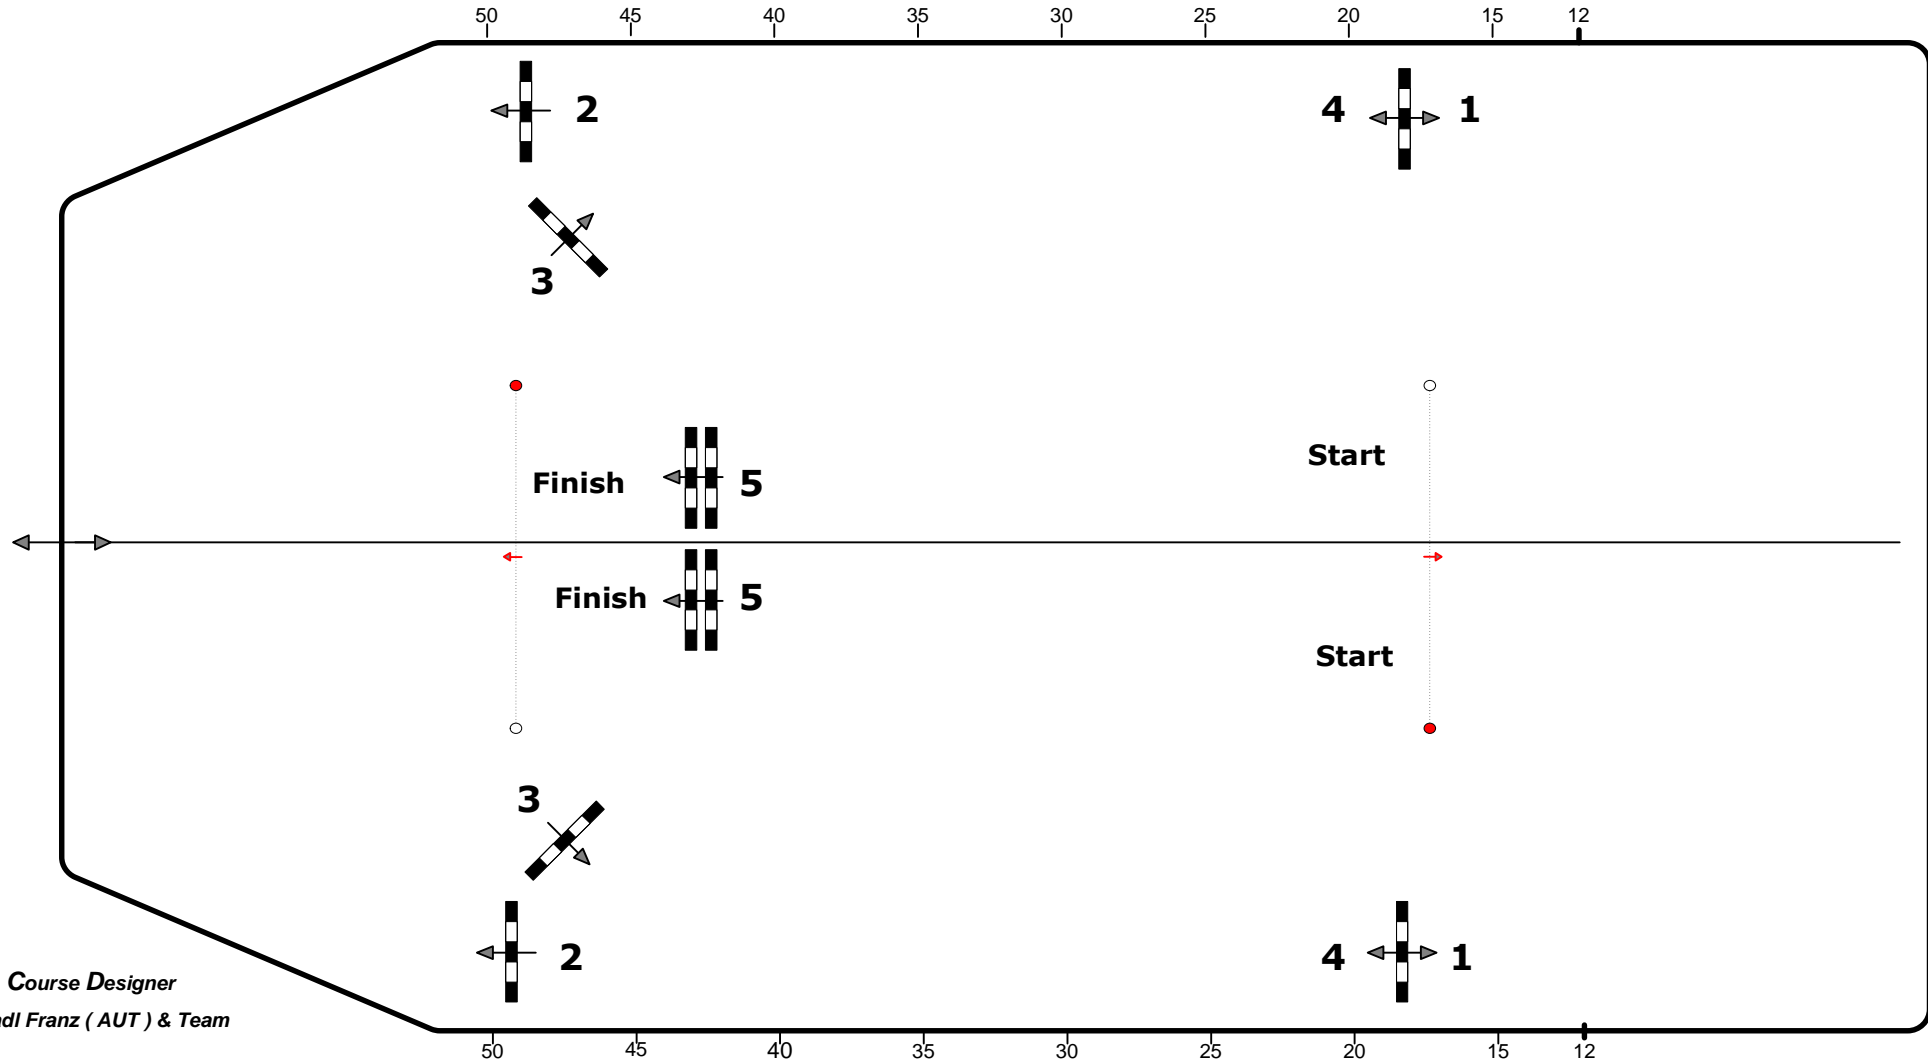

## CSI\*\*\*\* Wien 2011

Class No.: 13

Vienna Head to Head

Knock-out Competition

Table: A  
National RG:  
FEI RG / Art. 272  
Height: 1,40 m

Speed: 350 m/min  
Length: 0 m  
Time allowed: 0 sec  
Time limit: 0 sec

Obstacles: 4  
Efforts: 4  
Penalty sec: 4  
Closed combination: 4

1st Jump-off:  
Length: 0 m  
Time allowed: 0 sec  
Time limit: 0 sec

Course Designer  
Madl Franz (AUT) & Team