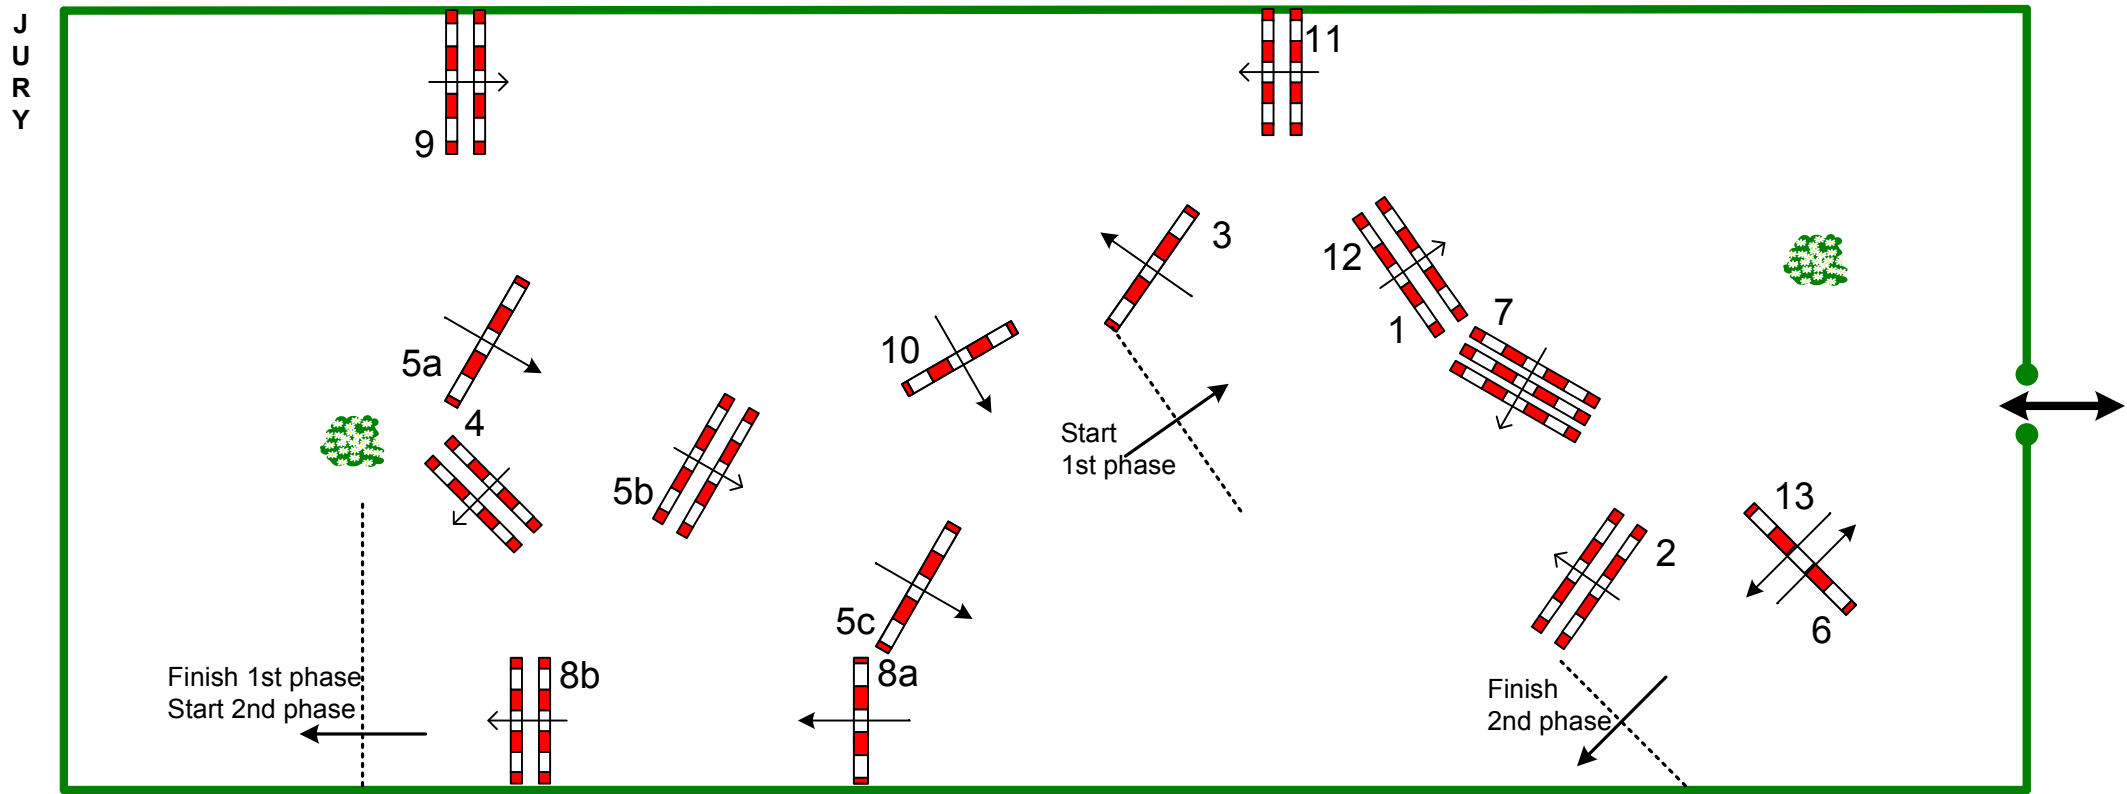

OLYMPIA INTERNATIONAL SHOW JUMPING CHAMPIONSHIPS 2011

Date: **Thursday 15th December**

Competition: **1. The Welcome Two Phase Stakes**

Table: A	Speed: 350 m/min	Obstacles: 8	2nd phase: 9 to 13	2nd Jump-off: N/A
National RG: 274.5.3	Length: 320 m	Efforts: 11	Length: 250 m	Length: 0 m
FEI RG / Art. N/A	Time allowed: 55 sec	Penalty sec: N/A	Time allowed: 43 sec	Time allowed: 0 sec
Height: 1,45 m	Time limit: 110 sec	Closed combination: N/A	Time limit: 86 sec	Time limit: 0 sec