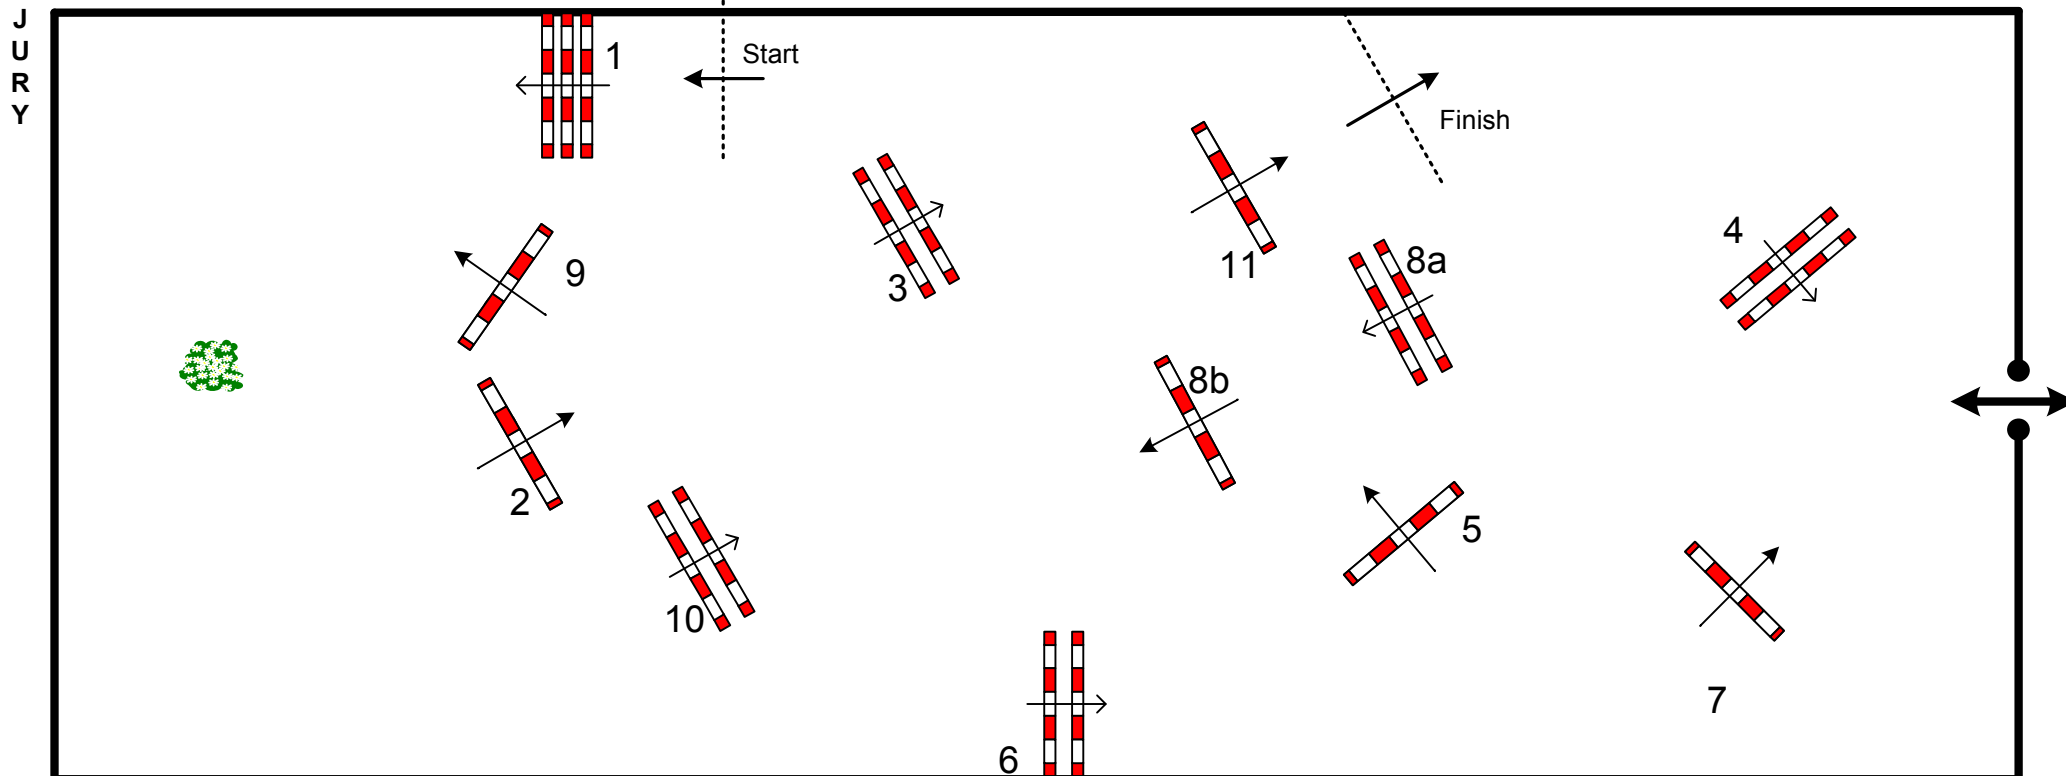

OLYMPIA INTERNATIONAL SHOW JUMPING CHAMPIONSHIPS 2011

Competition: 10 – The Kingsland Christmas Tree Stakes

Saturday, 17th December 2012

Table: A	Speed: 350 m/min	Obstacles: 11	Jump off: N/A	2nd Jump-off: N/A
National RG: N/A	Length: 400 m	Efforts: 14	Length: 0 m	Length: 0 m
FEI RG / Art. 238.2.1	Time allowed: 69 sec	Penalty sec: N/A	Time allowed: 0 sec	Time allowed: 0 sec
Height: 1,50 m	Time limit: 138 sec	Closed combination: N/A	Time limit: 0 sec	Time limit: 0 sec