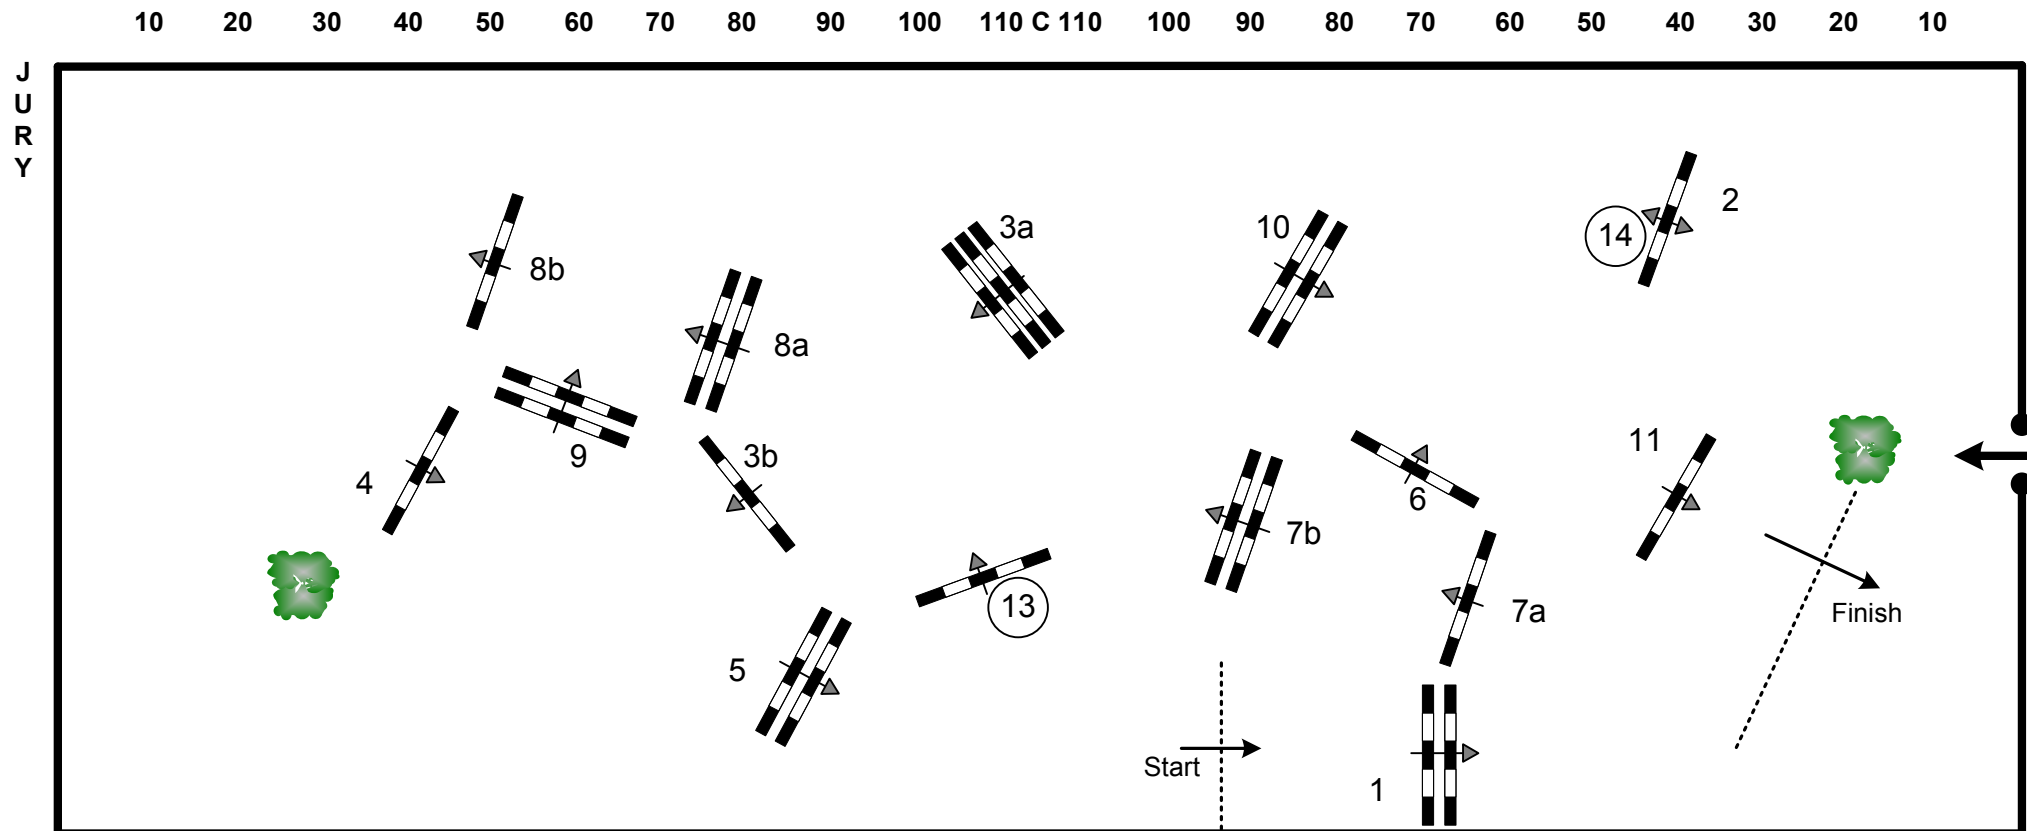

# OLYMPIA INTERNATIONAL SHOW JUMPING CHAMPIONSHIPS 2011

Competition: 11 – The Santa Stakes

Saturday, 17th December 2012

Table: A	Speed: 350 m/min	Obstacles: 12	Jump off: 10, 13, 5, 6, 7ab, 8b, 9, 14	2nd Jump-off: N/A
National RG: N/A	Length: 380 m	Efforts: 15	Length: 300 m	Length: 0 m
FEI RG / Art. 238.2.2	Time allowed: 66 sec	Penalty sec: N/A	Time allowed: 52 sec	Time allowed: 0 sec
Height: 1,60 m	Time limit: 132 sec	Closed combination: N/A	Time limit: 104 sec	Time limit: 0 sec

C.D.: Bob Ellis (GBR)