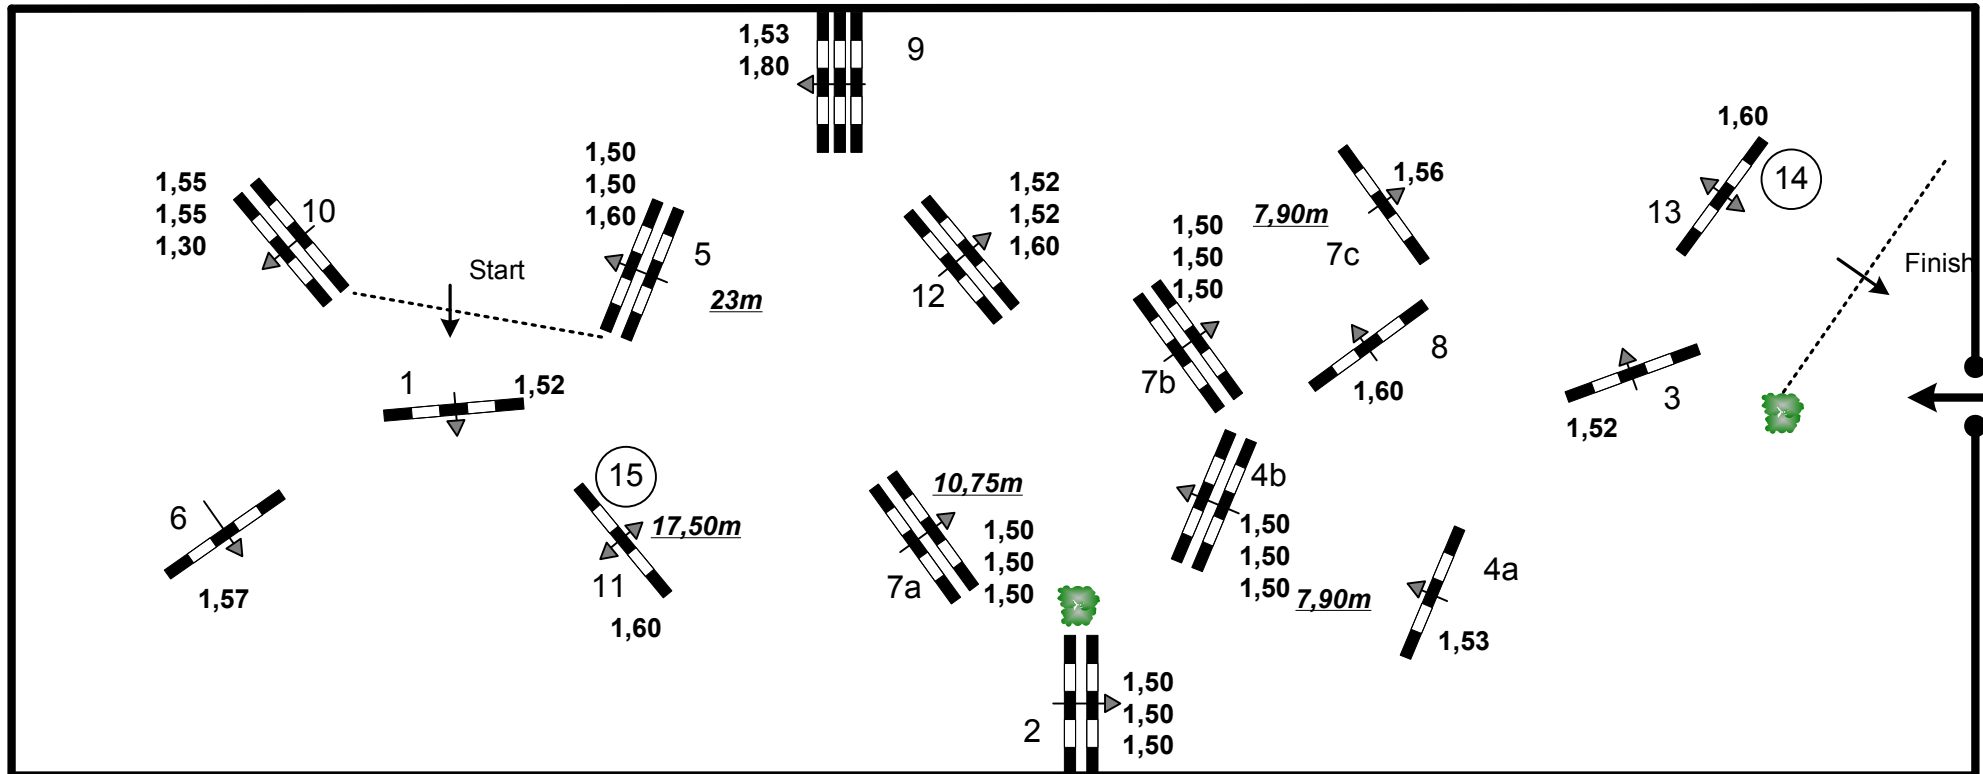

OLYMPIA INTERNATIONAL SHOW JUMPING CHAMPIONSHIPS 2011

Competition: 13 – The Rolex FEI World Cup Qualifier

Sunday, 18th December 2012

Table: A	Speed: 350 m/min	Obstacles: 12	Jump off: 14, 9, 6, 7b, 4ab, 15, 1, 2	2nd Jump-off: N/A
National RG: N/A	Length: 410 m	Efforts: 15	Length: 285 m	Length: 0 m
FEI RG / Art. 238.2.2	Time allowed: 71 sec	Penalty sec: N/A	Time allowed: 49 sec	Time allowed: 0 sec
Height: 1,60 m	Time limit: 142 sec	Closed combination: N/A	Time limit: 98 sec	Time limit: 0 sec

JURY

C.D.: Bob Ellis (GBR)