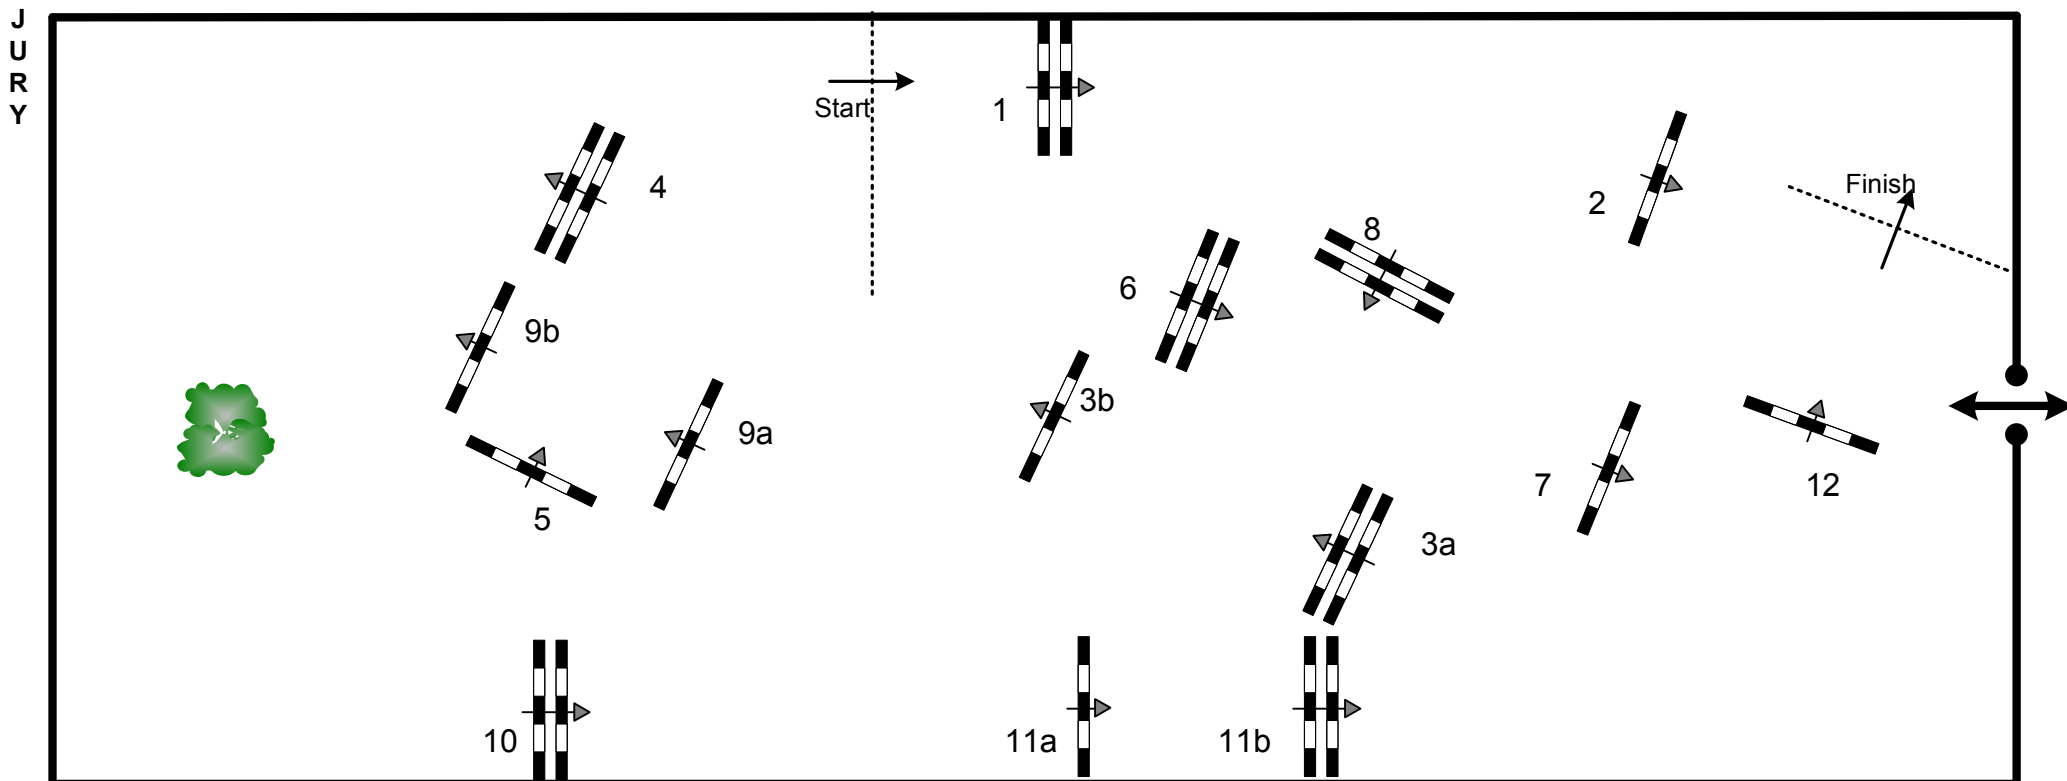

OLYMPIA INTERNATIONAL SHOW JUMPING CHAMPIONSHIPS 2011

Competition: 15 – The H&M Ivy Stakes

Sunday, 18th December 2012

Table: A	Speed: 350 m/min	Obstacles: 12	Jump off: 8 , 9a , 5 , 1 , 3ab , 10 , 11b	2nd Jump-off: N/A
National RG: N/A	Length: 380 m	Efforts: 15	Length: 285 m	Length: 0 m
FEI RG / Art. 238.2.2	Time allowed: 66 sec	Penalty sec: N/A	Time allowed: 49 sec	Time allowed: 0 sec
Height: 1,60 m	Time limit: 132 sec	Closed combination: N/A	Time limit: 98 sec	Time limit: 0 sec