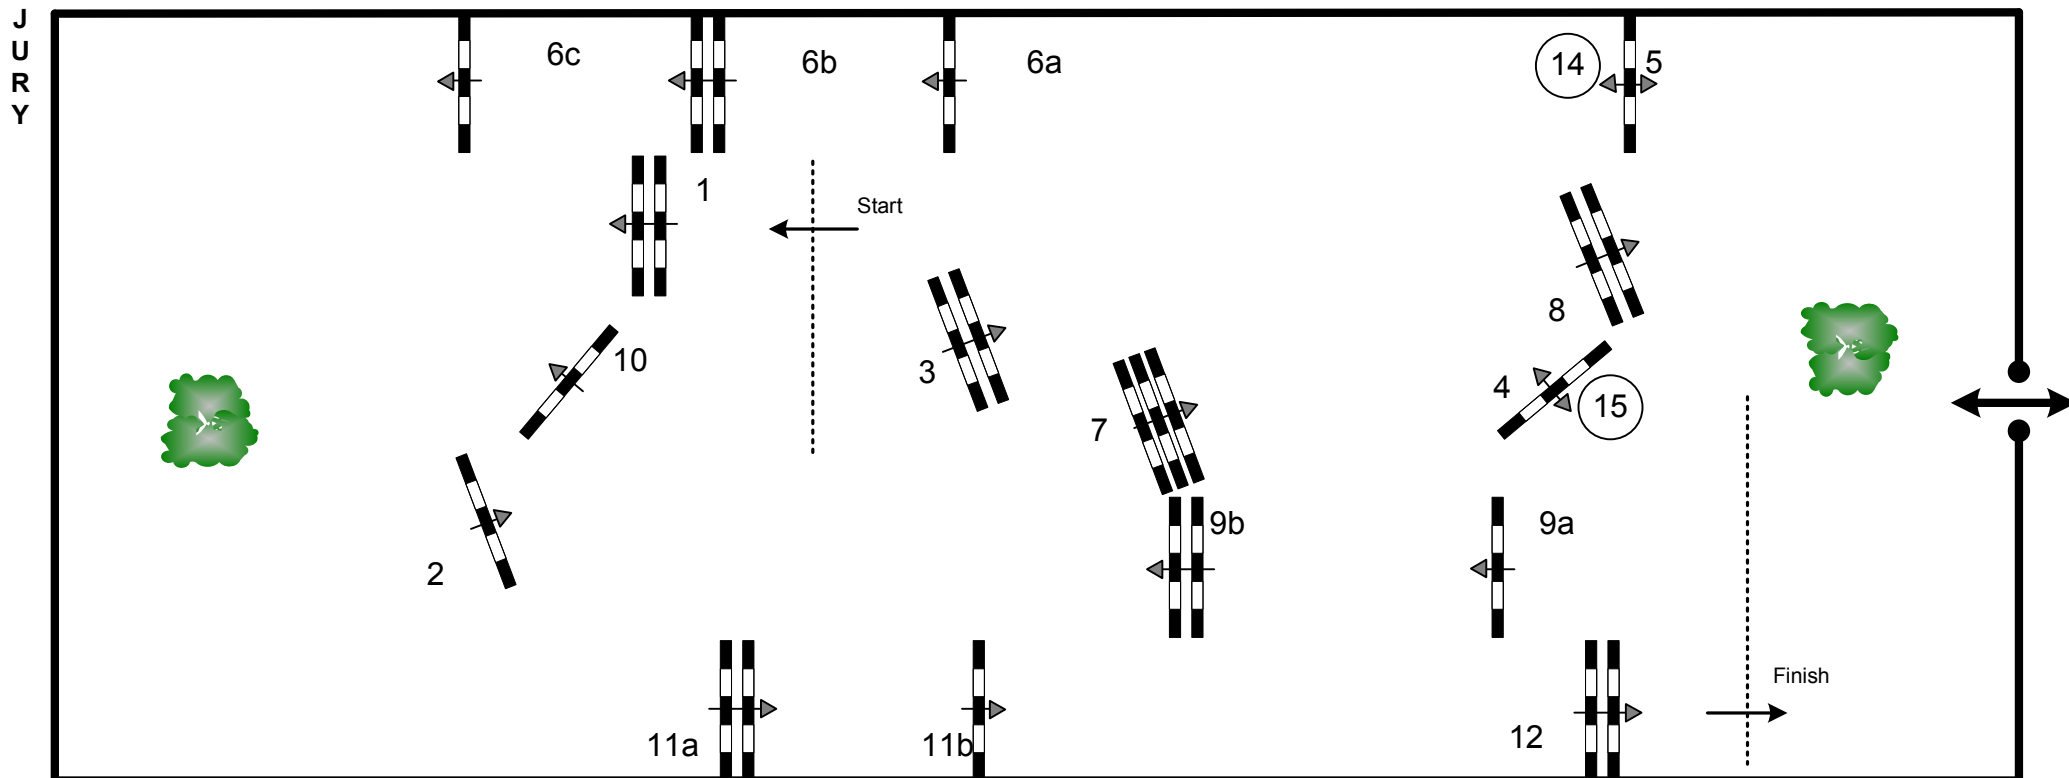

OLYMPIA INTERNATIONAL SHOW JUMPING CHAMPIONSHIPS 2011

Competition: 19 – Olympia Grand Prix

Monday, 19th December 2011

Table: A	Speed: 350 m/min	Obstacles: 12	Jump off: 9b , 10 , 11ab , 6a , 3 , 14 , 15 , 1	
National RG: N/A	Length: 390 m	Efforts: 16	Length: 270 m	Length: 0 m
FEI RG / Art. 238.2.2	Time allowed: 67 sec	Penalty sec: N/A	Time allowed: 47 sec	Time allowed: 0 sec
Height: 1,60 m	Time limit: 134 sec	Closed combination: N/A	Time limit: 94 sec	Time limit: 0 sec