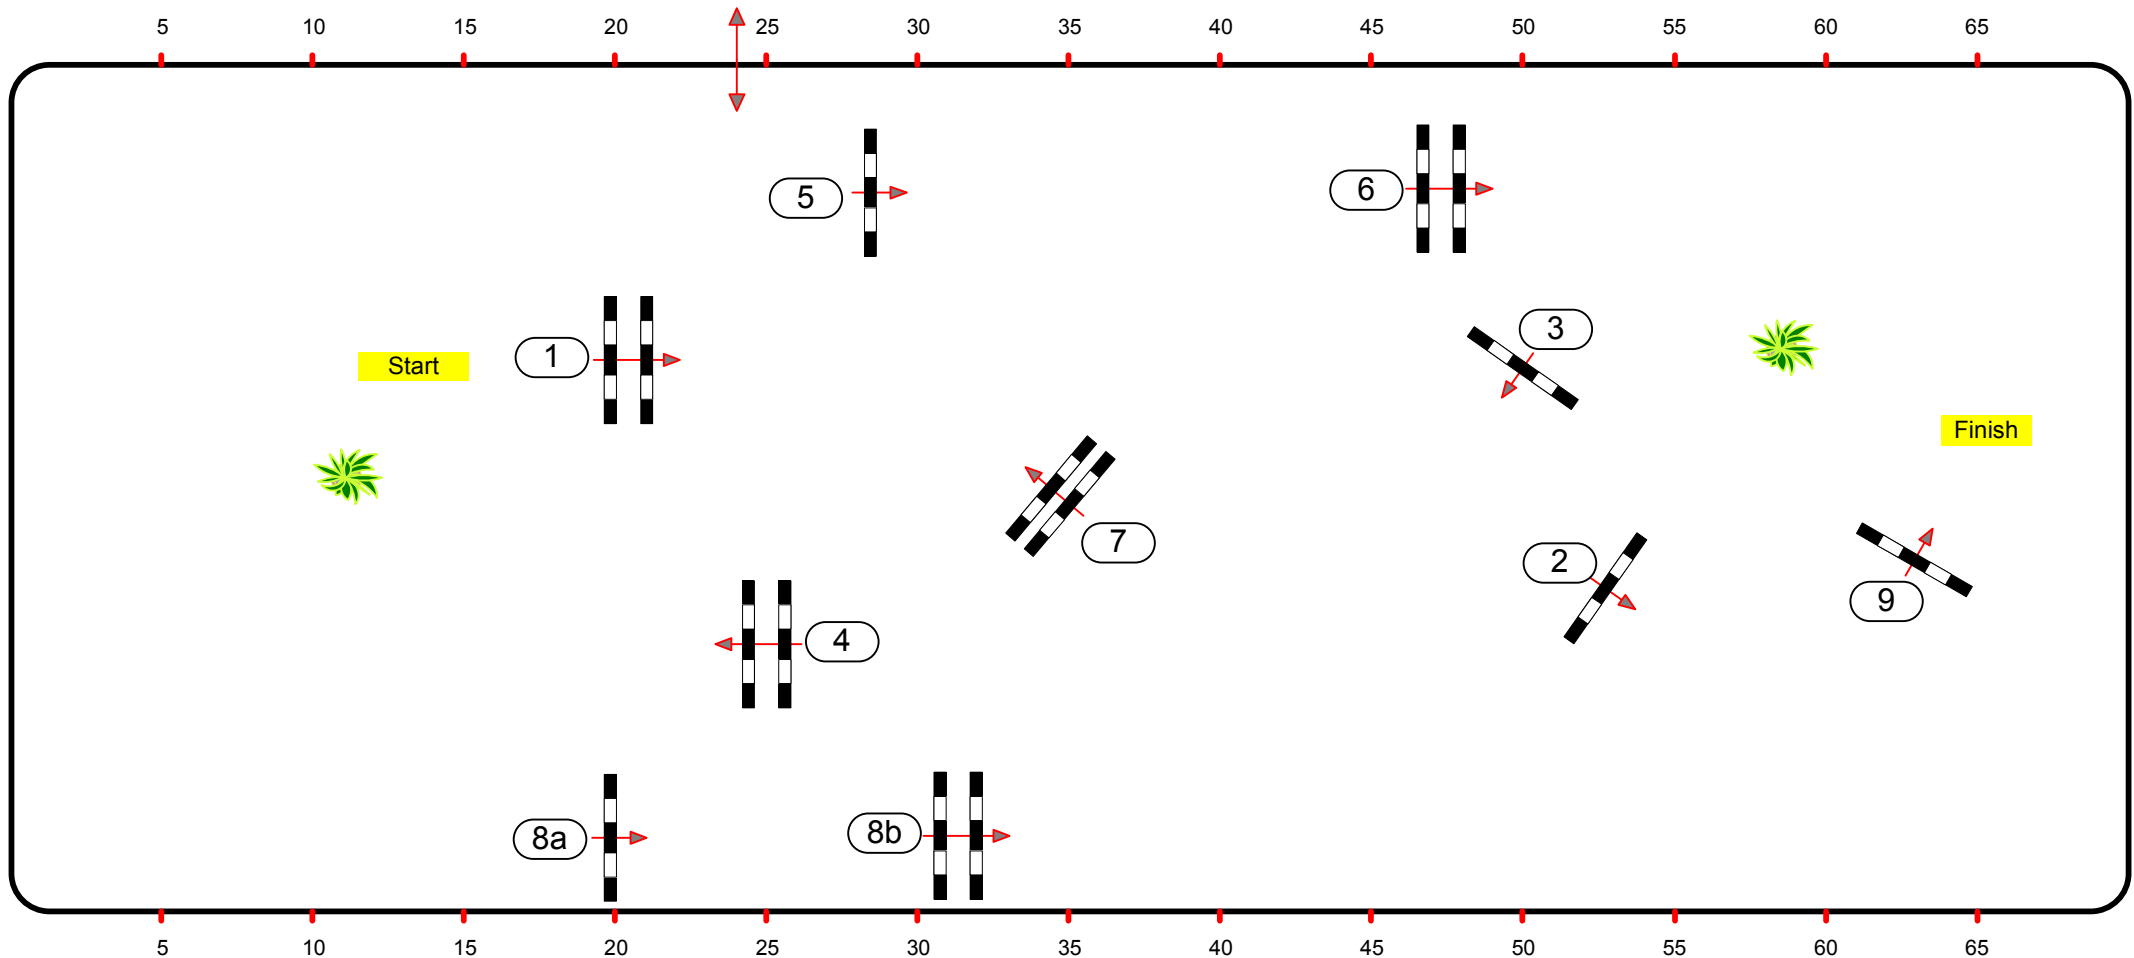

# CSI\*\* Neustadt/ Dosse 2012

Class No.: 22

6-j.

Fehler/Zeit

Donnerstag, 5. Januar 2012

Start: 12:00

Table: A  
National RG: 501.A1  
FEI RG / Art.  
Height: 1,15 m

Speed: 350 m/min  
Length: 360 m  
Time allowed: 62 sec  
Time limit: 124 sec

Obstacles: 9  
Efforts: 10  
Penalty sec:  
Closed combination:

1st Jump-off:  
Length: 0 m  
Time allowed: 0 sec  
Time limit: 0 sec

2nd Jump-off:  
Length: 0 m  
Time allowed: 0 sec  
Time limit: 0 sec