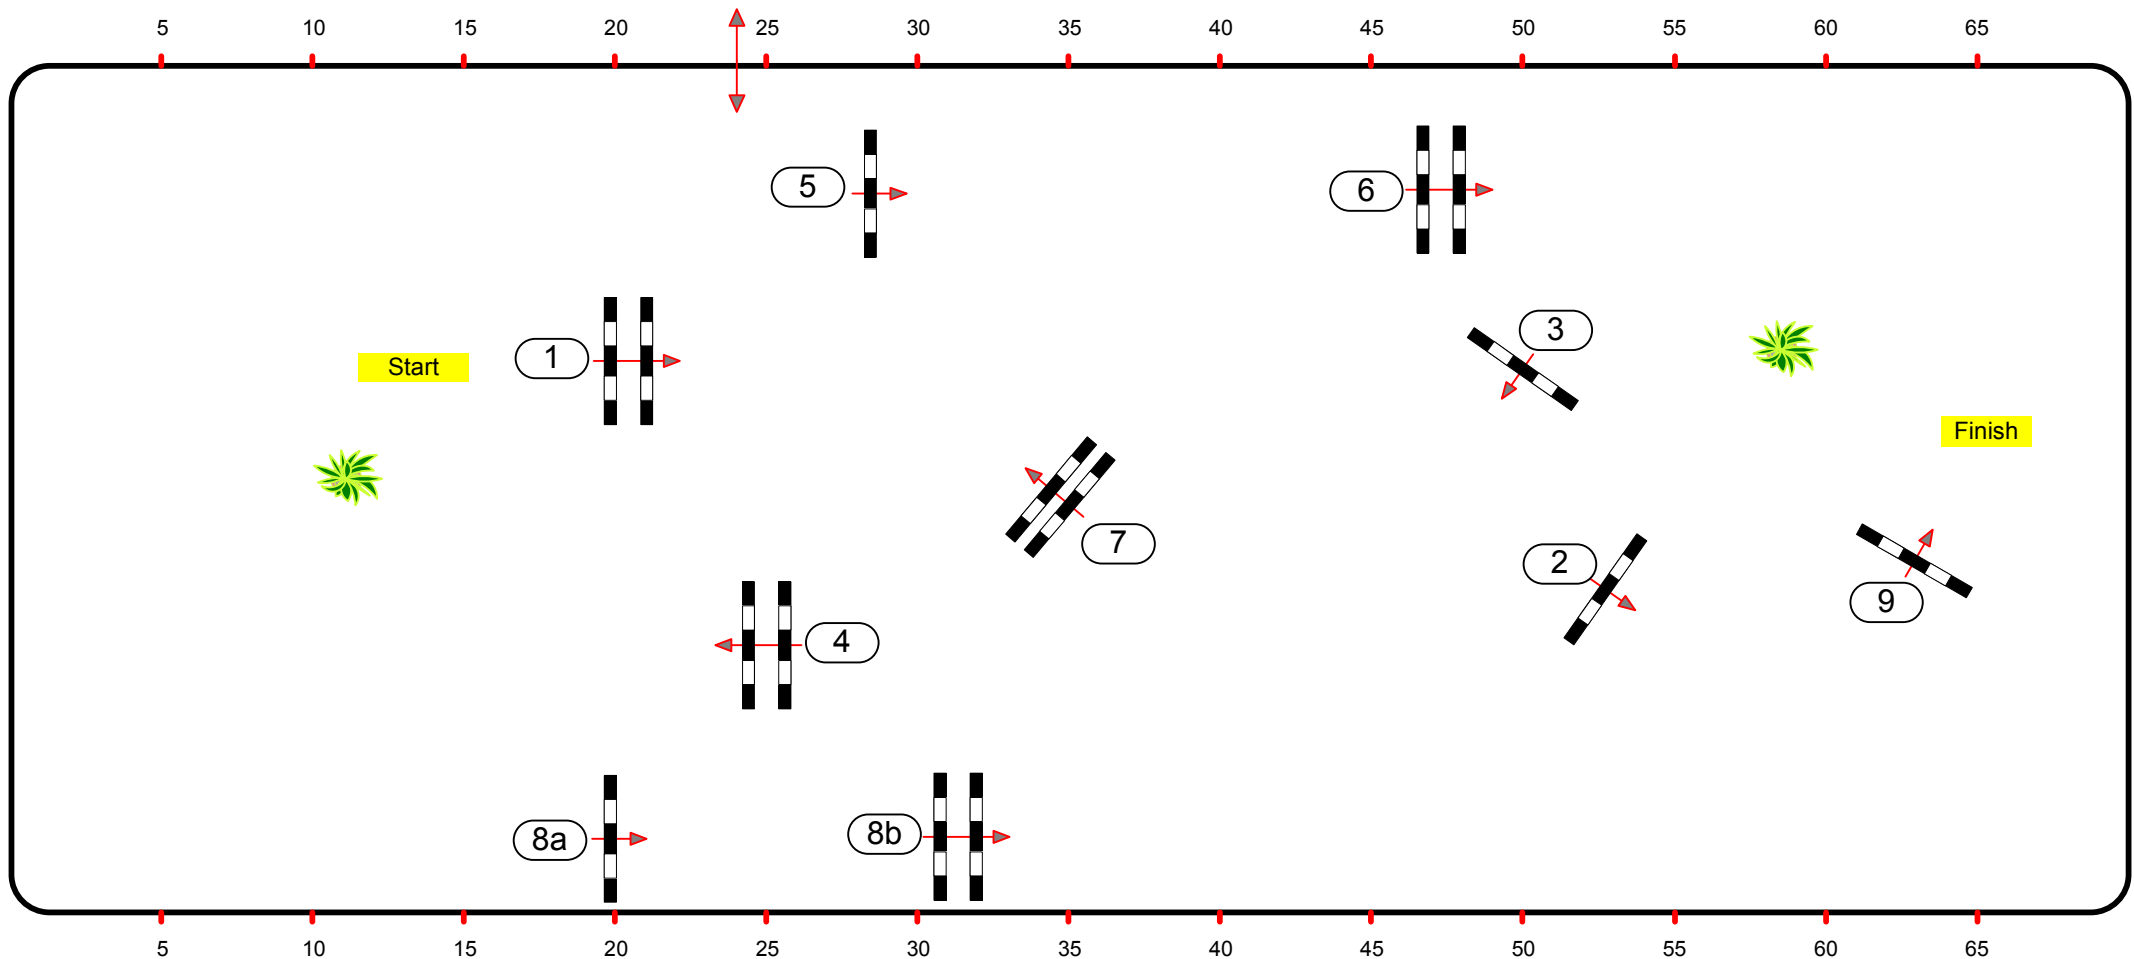

CSI** Neustadt/ Dosse 2012

Class No.: 13/14/15 Amateurs

Competition against the clock

Donnerstag, 5. Januar 2012

Start: 12:30

Table: A
 National RG:
 FEI RG / Art. 238.2.1
 Height: 1,15/1,25/1,40 m

Speed: 350 m/min
 Length: 360 m
 Time allowed: 62 sec
 Time limit: 124 sec

Obstacles: 9
 Efforts: 19
 Penalty sec:
 Closed combination:

1st Jump-off:
 Length: 0 m
 Time allowed: 0 sec
 Time limit: 0 sec

2nd Jump-off:
 Length: 0 m
 Time allowed: 0 sec
 Time limit: 0 sec

JUDGES

Course Designer
 Christian Wiegand (GER)
 Marco Hesse (GER)