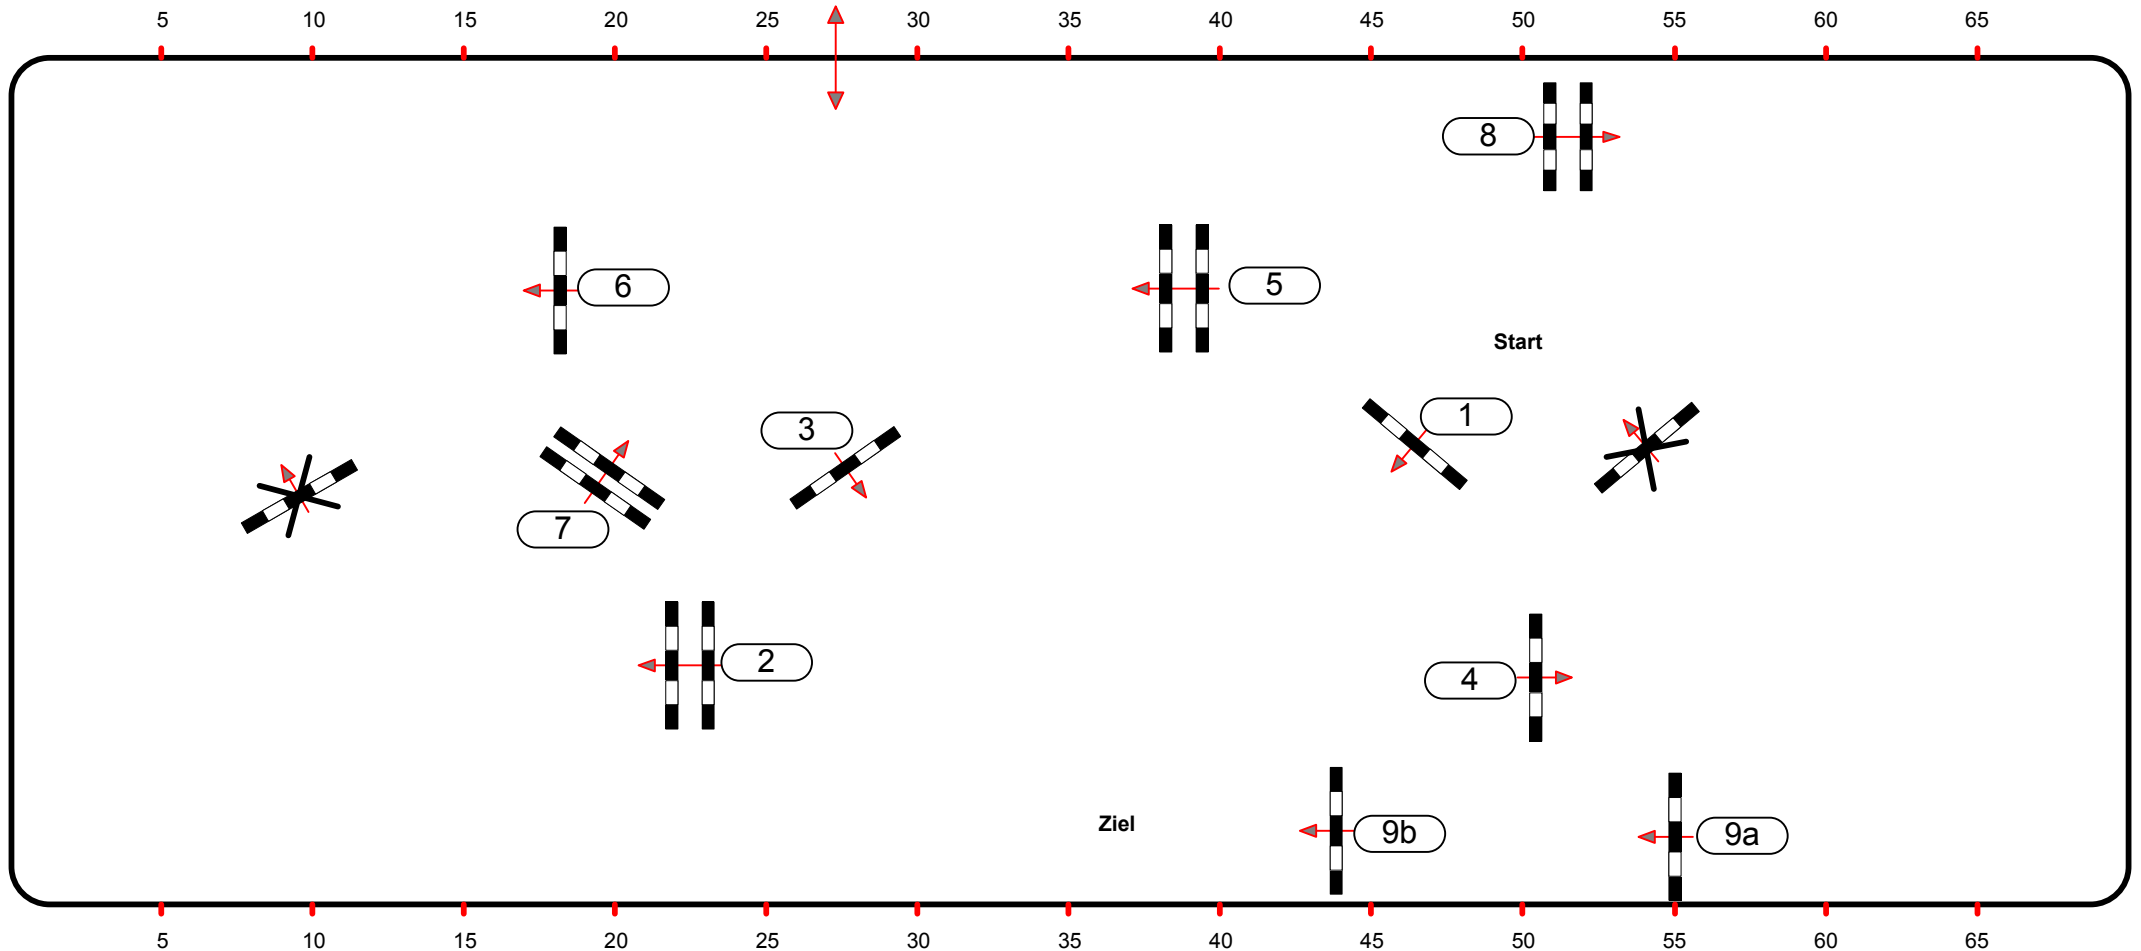

CSI** Neustadt/ Dosse 2012

Class No.: 24

Springprüfung

Fehler / Zeit

Sonntag, 8. Januar 2012

Start: 9:00

Table: A
National RG: 501.A1
FEI RG / Art.
Height: 1,15 m

Speed: 350 m/min
Length: 330 m
Time allowed: 57 sec
Time limit: 114 sec

Obstacles: 9
Efforts: 10
Penalty sec:
Closed combination:

2nd Phase:
Length: 0 m
Time allowed: 0 sec
Time limit: 0 sec

2nd Jump-off:
Length: 0 m
Time allowed: 0 sec
Time limit: 0 sec

JUDGES

Course Designer
Christian Wiegand (GER)
Marco Hesse (GER)