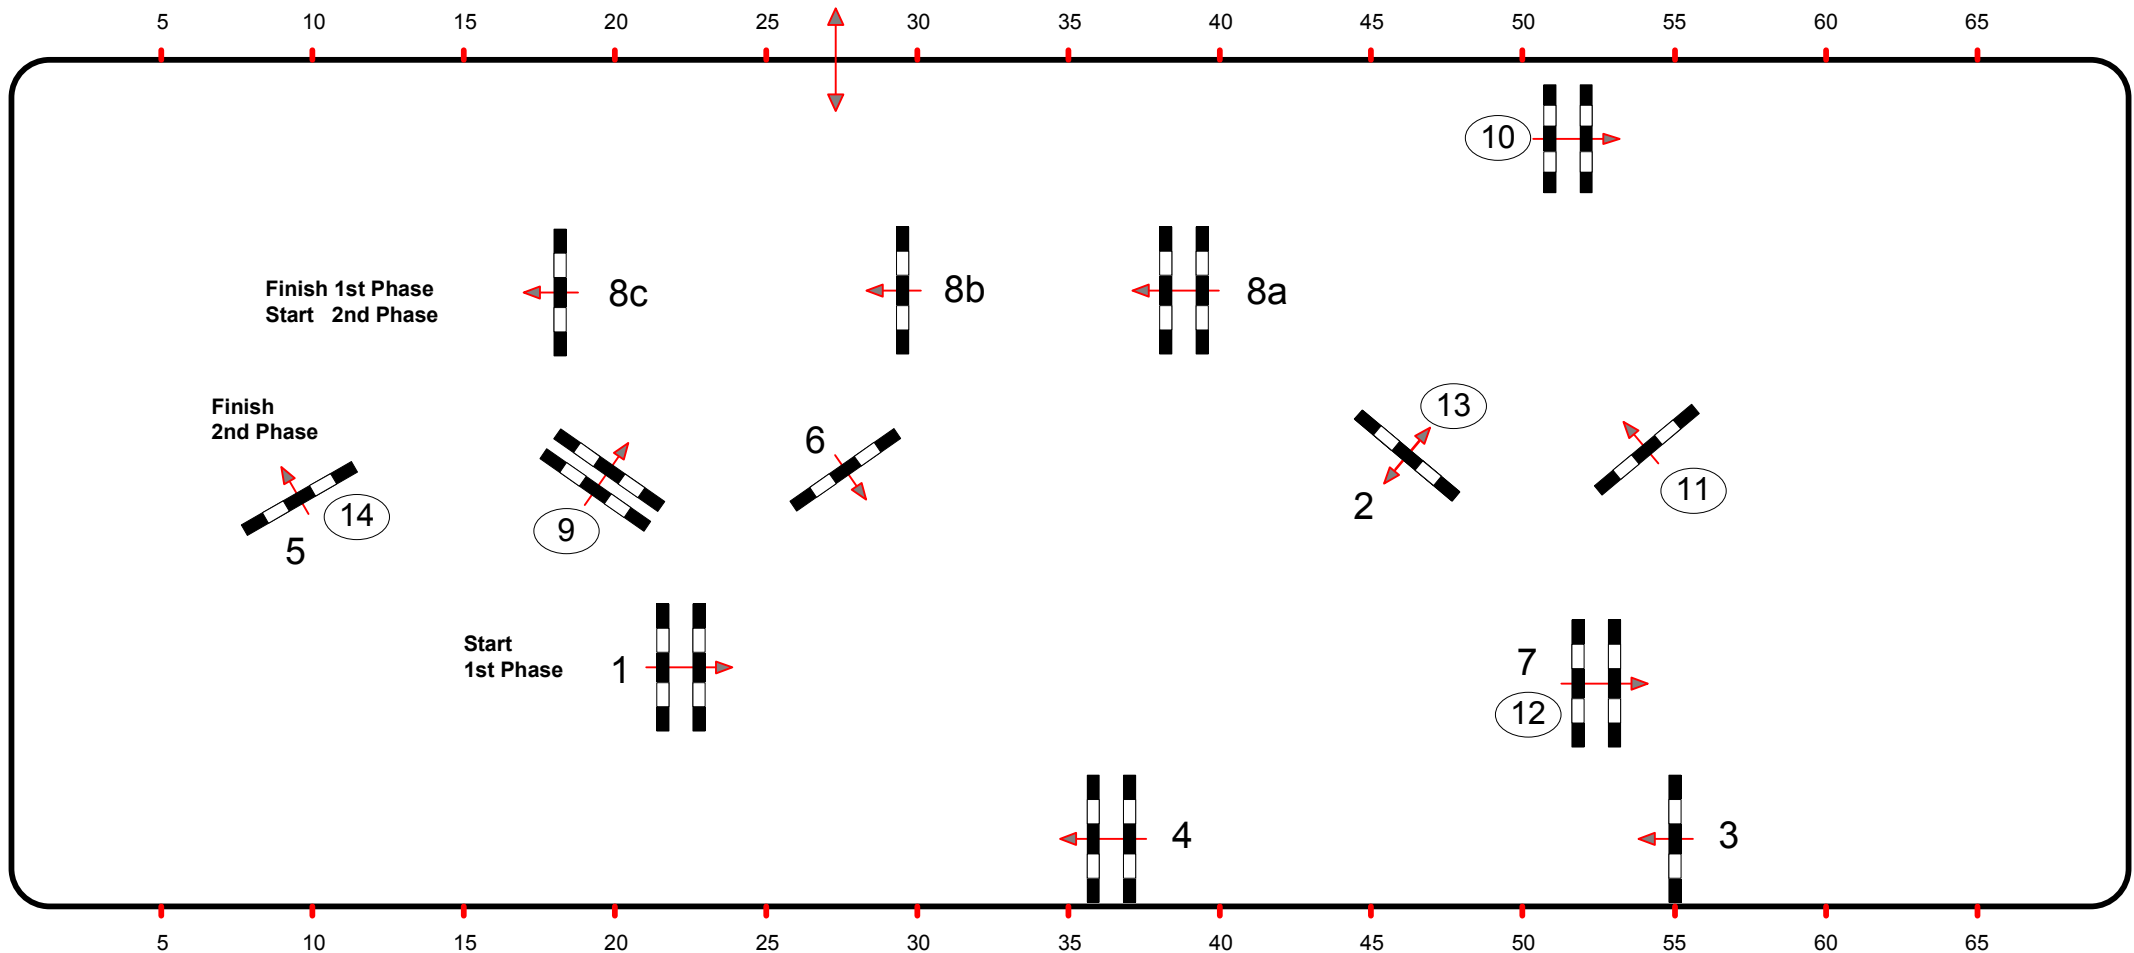

CSI** Neustadt/ Dosse 2012

Class No.: 11+12 Youngster

Competition in two Phases

Sonntag, 8. Januar 2012

Start: 10:00

Table: A
National RG:
FEI RG / Art. 274.5.3
Height: 1,40 m

Speed: 350 m/min
Length: 300 m
Time allowed: 52 sec
Time limit: 104 sec

Obstacles: 8
Efforts: 10
Penalty sec:
Closed combination:

2nd Phase: 9-14
Length: 270 m
Time allowed: 47 sec
Time limit: 94 sec

2nd Jump-off:
Length: 0 m
Time allowed: 0 sec
Time limit: 0 sec

JUDGES

Course Designer
Christian Wiegand (GER)
Marco Hesse (GER)