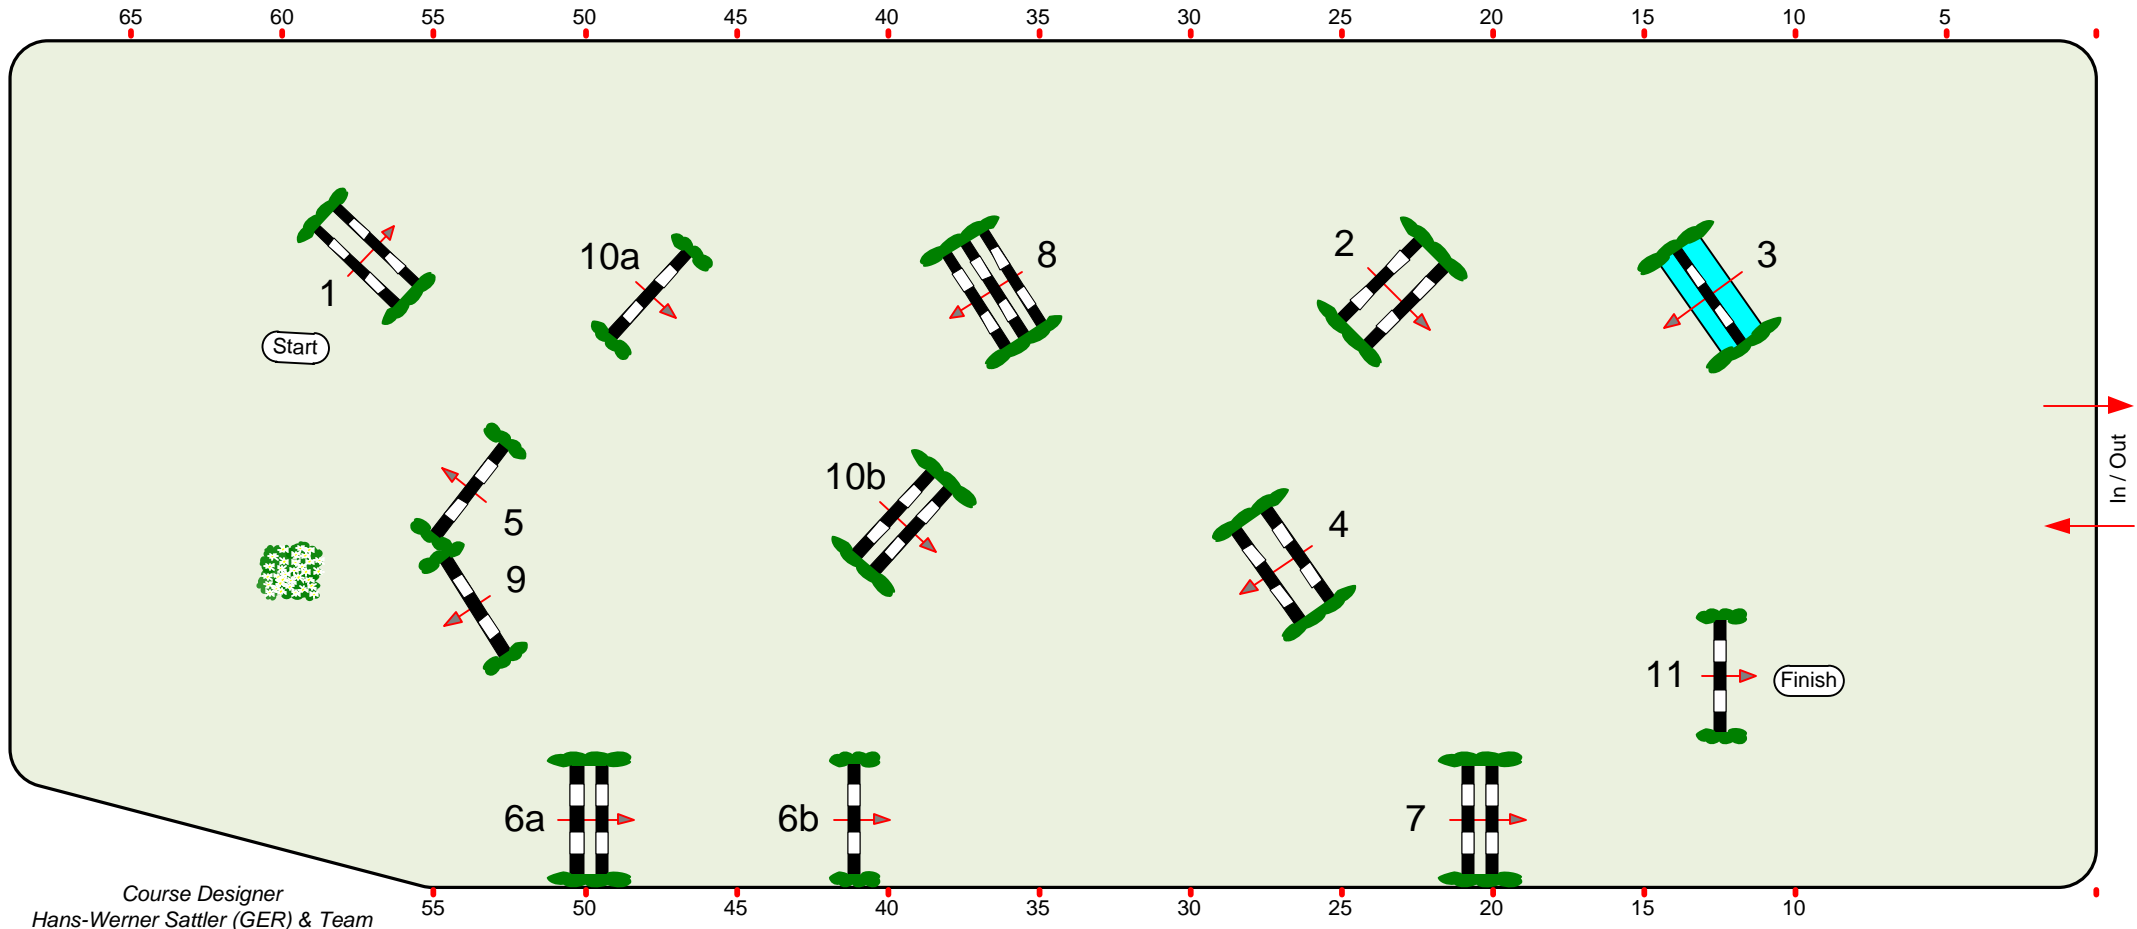

euroclassics *Pferde-Festival 2012*

Class No.: 10

European Youngster Cup-Young Masters League

Competition against the clock

Freitag, 2. März 2012

Start: 8:00

Table: A
National RG:
FEI RG / Art. 238.2.1
Height: 1,40 m

Speed: 350 m/min
Length: 360 m
Time allowed: 62 sec
Time limit: 124 sec

Obstacles: 11
Efforts: 13
Penalty sec:
Closed combination:

1st Jump-off:
Length: 0 m
Time allowed: 0 sec
Time limit: 0 sec

Course Designer
Hans-Werner Sattler (GER) & Team