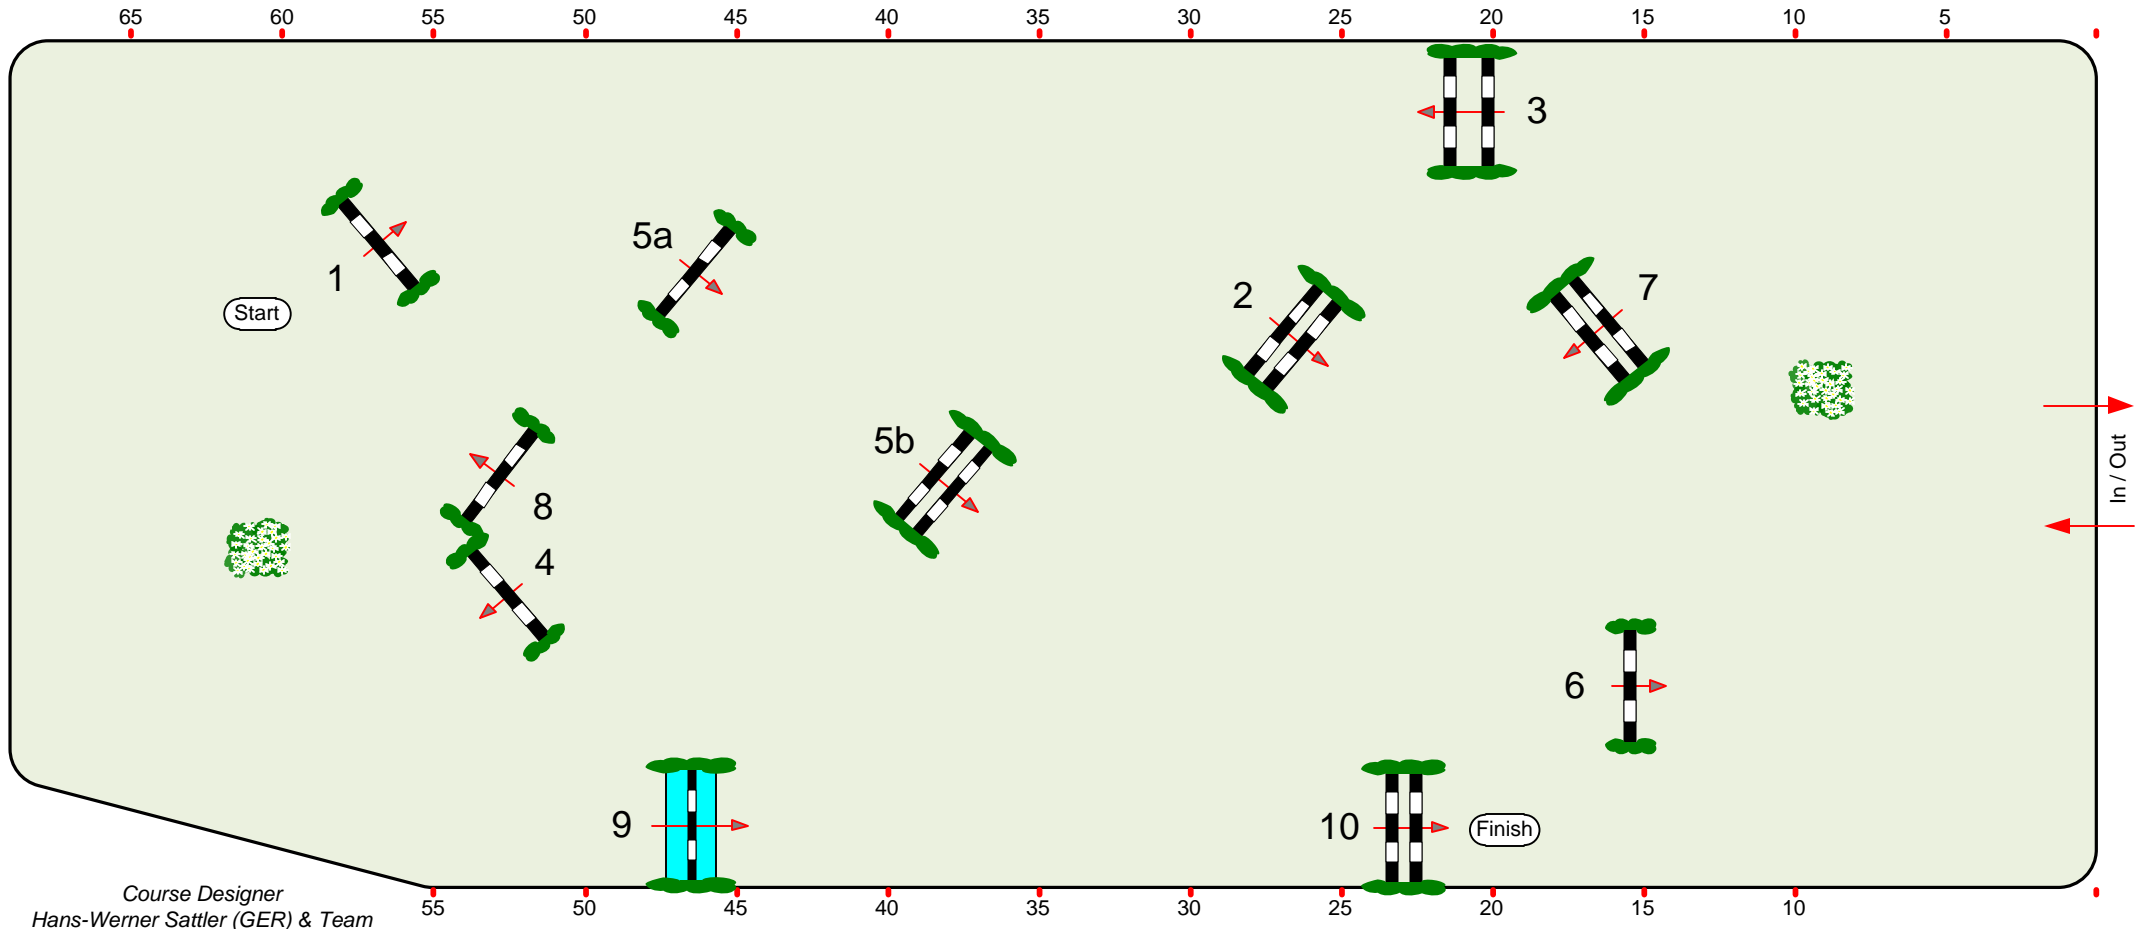

euroclassics *Pferde-Festival 2012*

Class No.: 13

ESCON Springclub L

Competition against the clock

Freitag, 2. März 2012

Start: 9:45

Table: A
National RG:
FEI RG / Art. 238.2.1
Height: 1,15 m

Speed: 350 m/min
Length: 350 m
Time allowed: 60 sec
Time limit: 120 sec

Obstacles: 10
Efforts: 11
Penalty sec:
Closed combination:

1st Jump-off:
Length: 0 m
Time allowed: 0 sec
Time limit: 0 sec

Course Designer
Hans-Werner Sattler (GER) & Team