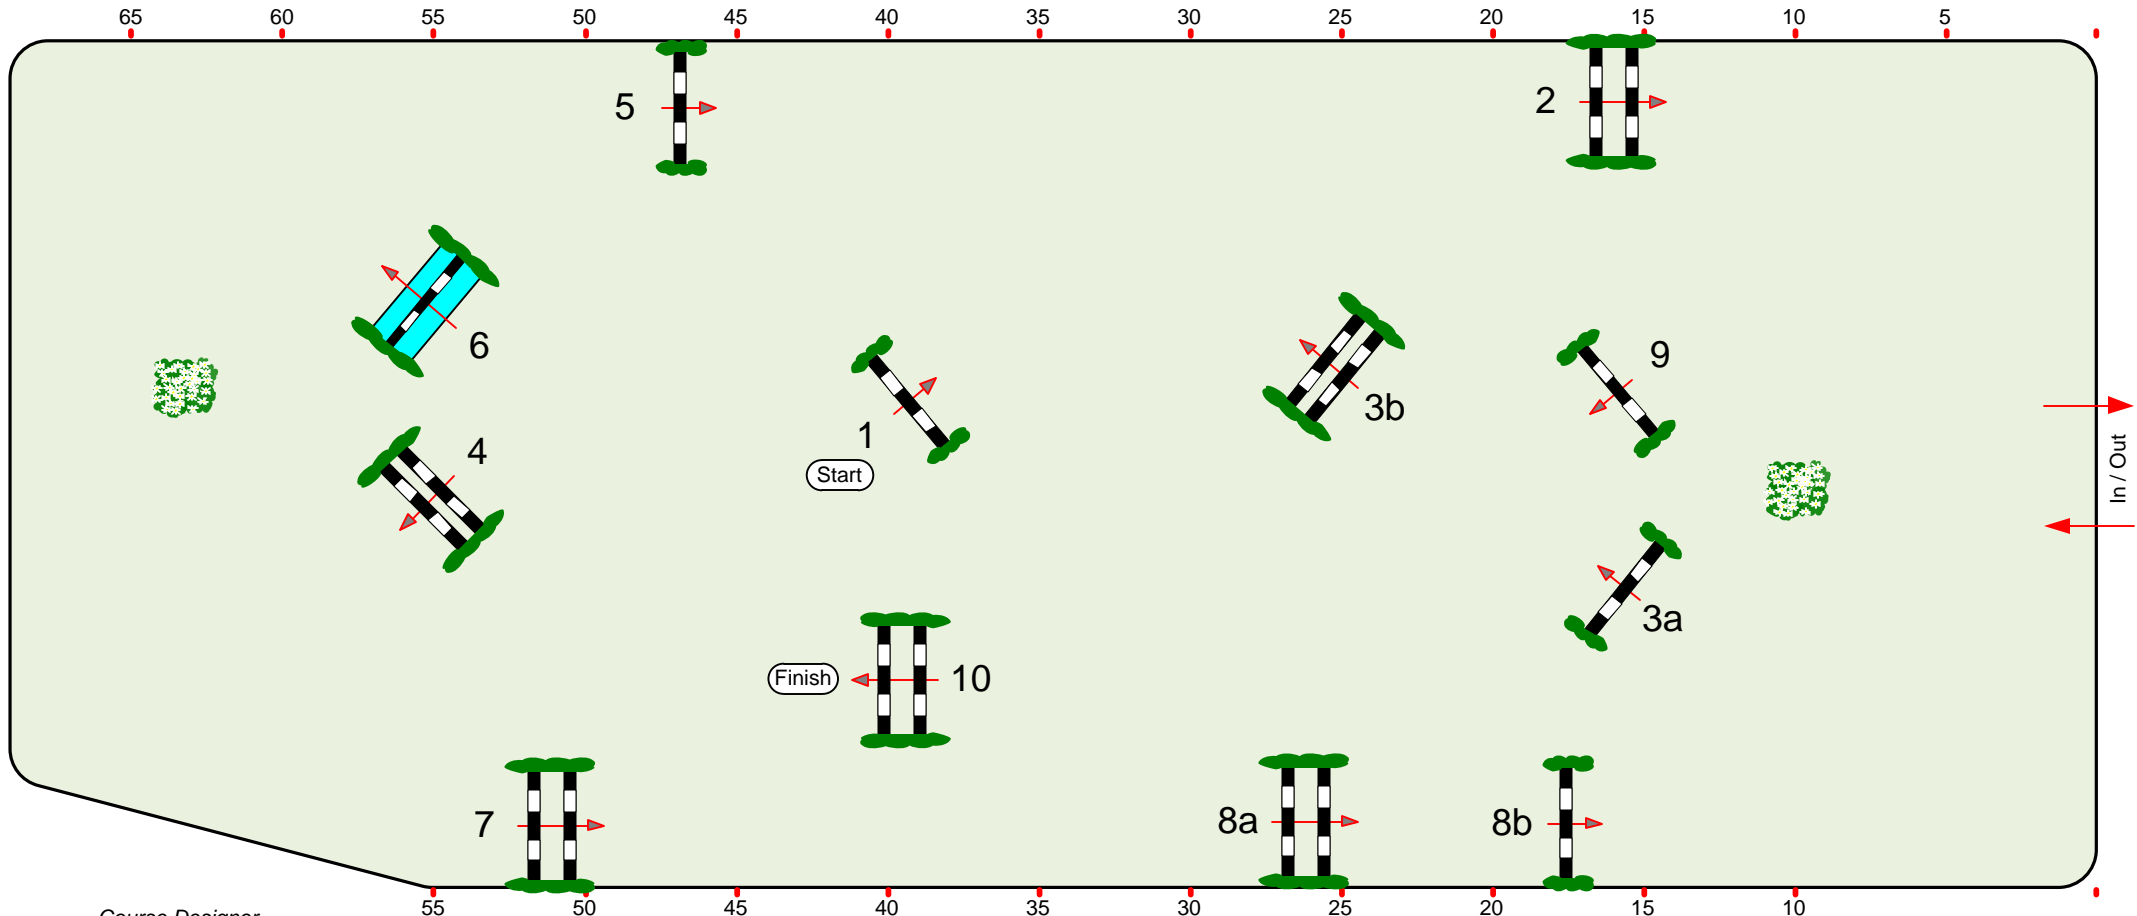

euroclassics *Pferde-Festival 2012*

Class No.: 1

Opening Competition

Competition against the clock

Freitag, 2. März 2012

Start: 10:30

Table: A
National RG:
FEI RG / Art. 238.2.1
Height: 1,40 m

Speed: 350 m/min
Length: 340 m
Time allowed: 59 sec
Time limit: 118 sec

Obstacles: 10
Efforts: 12
Penalty sec:
Closed combination:

1st Jump-off:
Length: 0 m
Time allowed: 0 sec
Time limit: 0 sec

Course Designer
Hans-Werner Sattler (GER) & Team