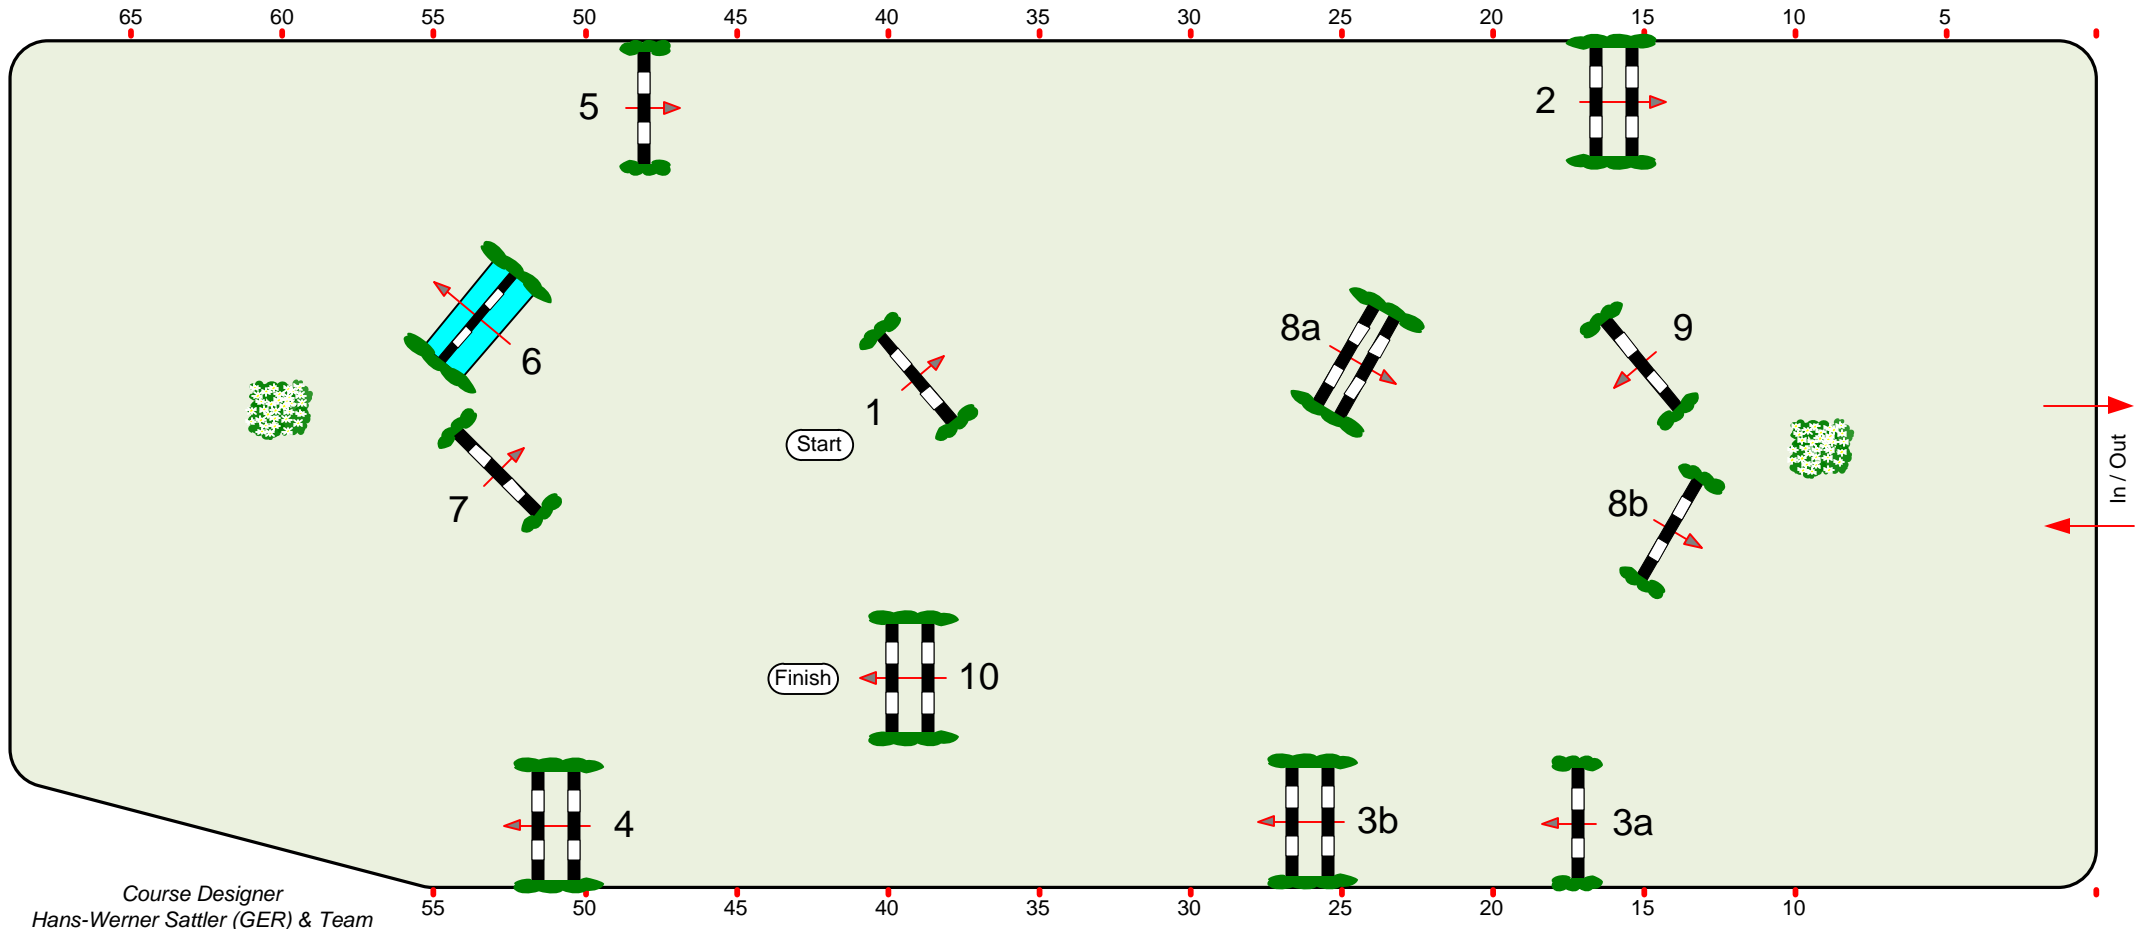

euroclassics *Pferde-Festival 2012*

Class No.: 19

ESCON Springclub S

Competition against the clock

Freitag, 2. März 2012

Start: 12:45

Table: A
National RG:
FEI RG / Art. 238.2.1
Height: 1,40 m

Speed: 350 m/min
Length: 350 m
Time allowed: 60 sec
Time limit: 120 sec

Obstacles: 10
Efforts: 12
Penalty sec:
Closed combination:

1st Jump-off:
Length: 0 m
Time allowed: 0 sec
Time limit: 0 sec

Course Designer
Hans-Werner Sattler (GER) & Team