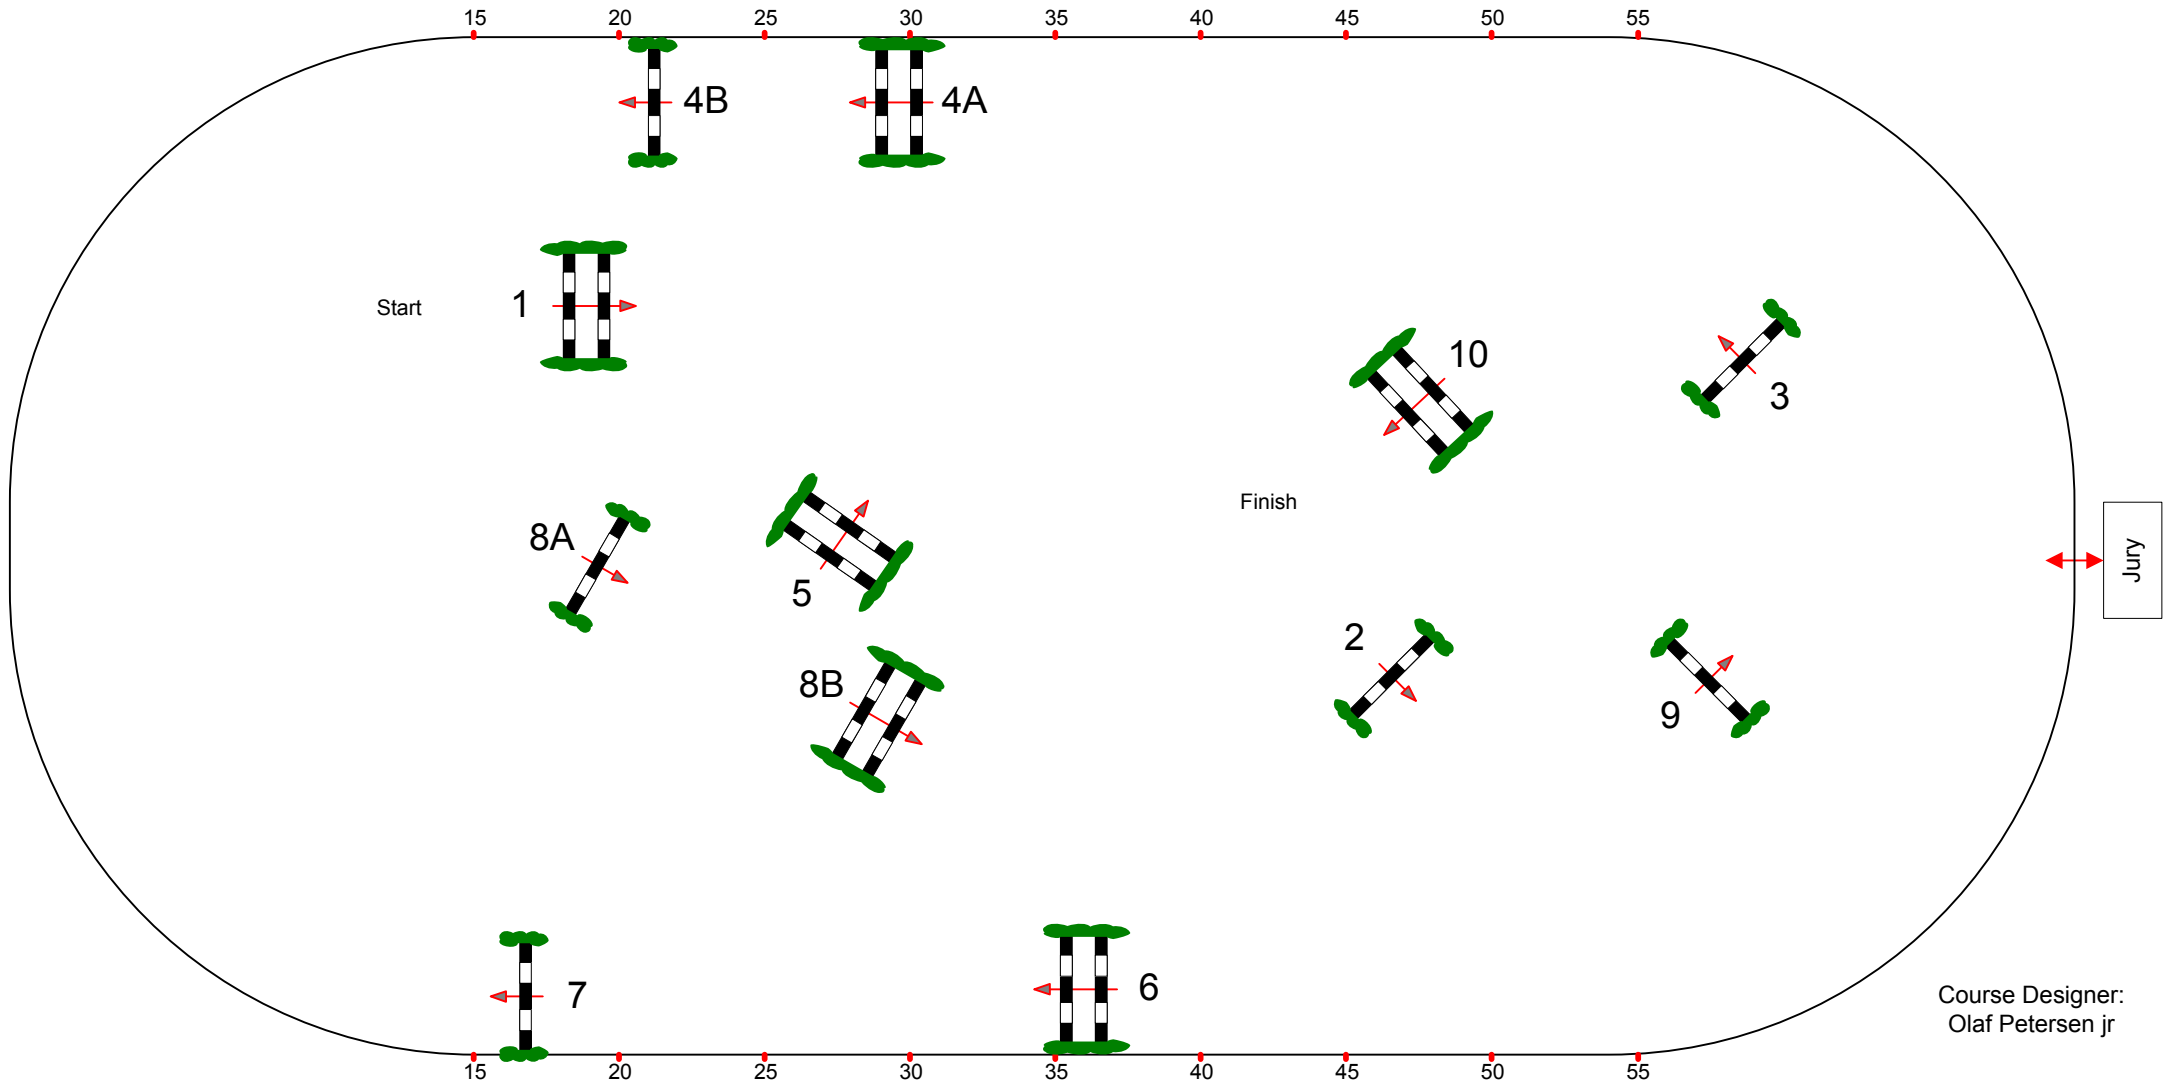

Obstacles: 10

Length: 0 m

Efforts: 12

FEI RG / Art. 238.2.1

Time allowed: 0 sec

Height: 1,40 m

Time limit: 0 sec

Course Designer:
Olaf Petersen jr