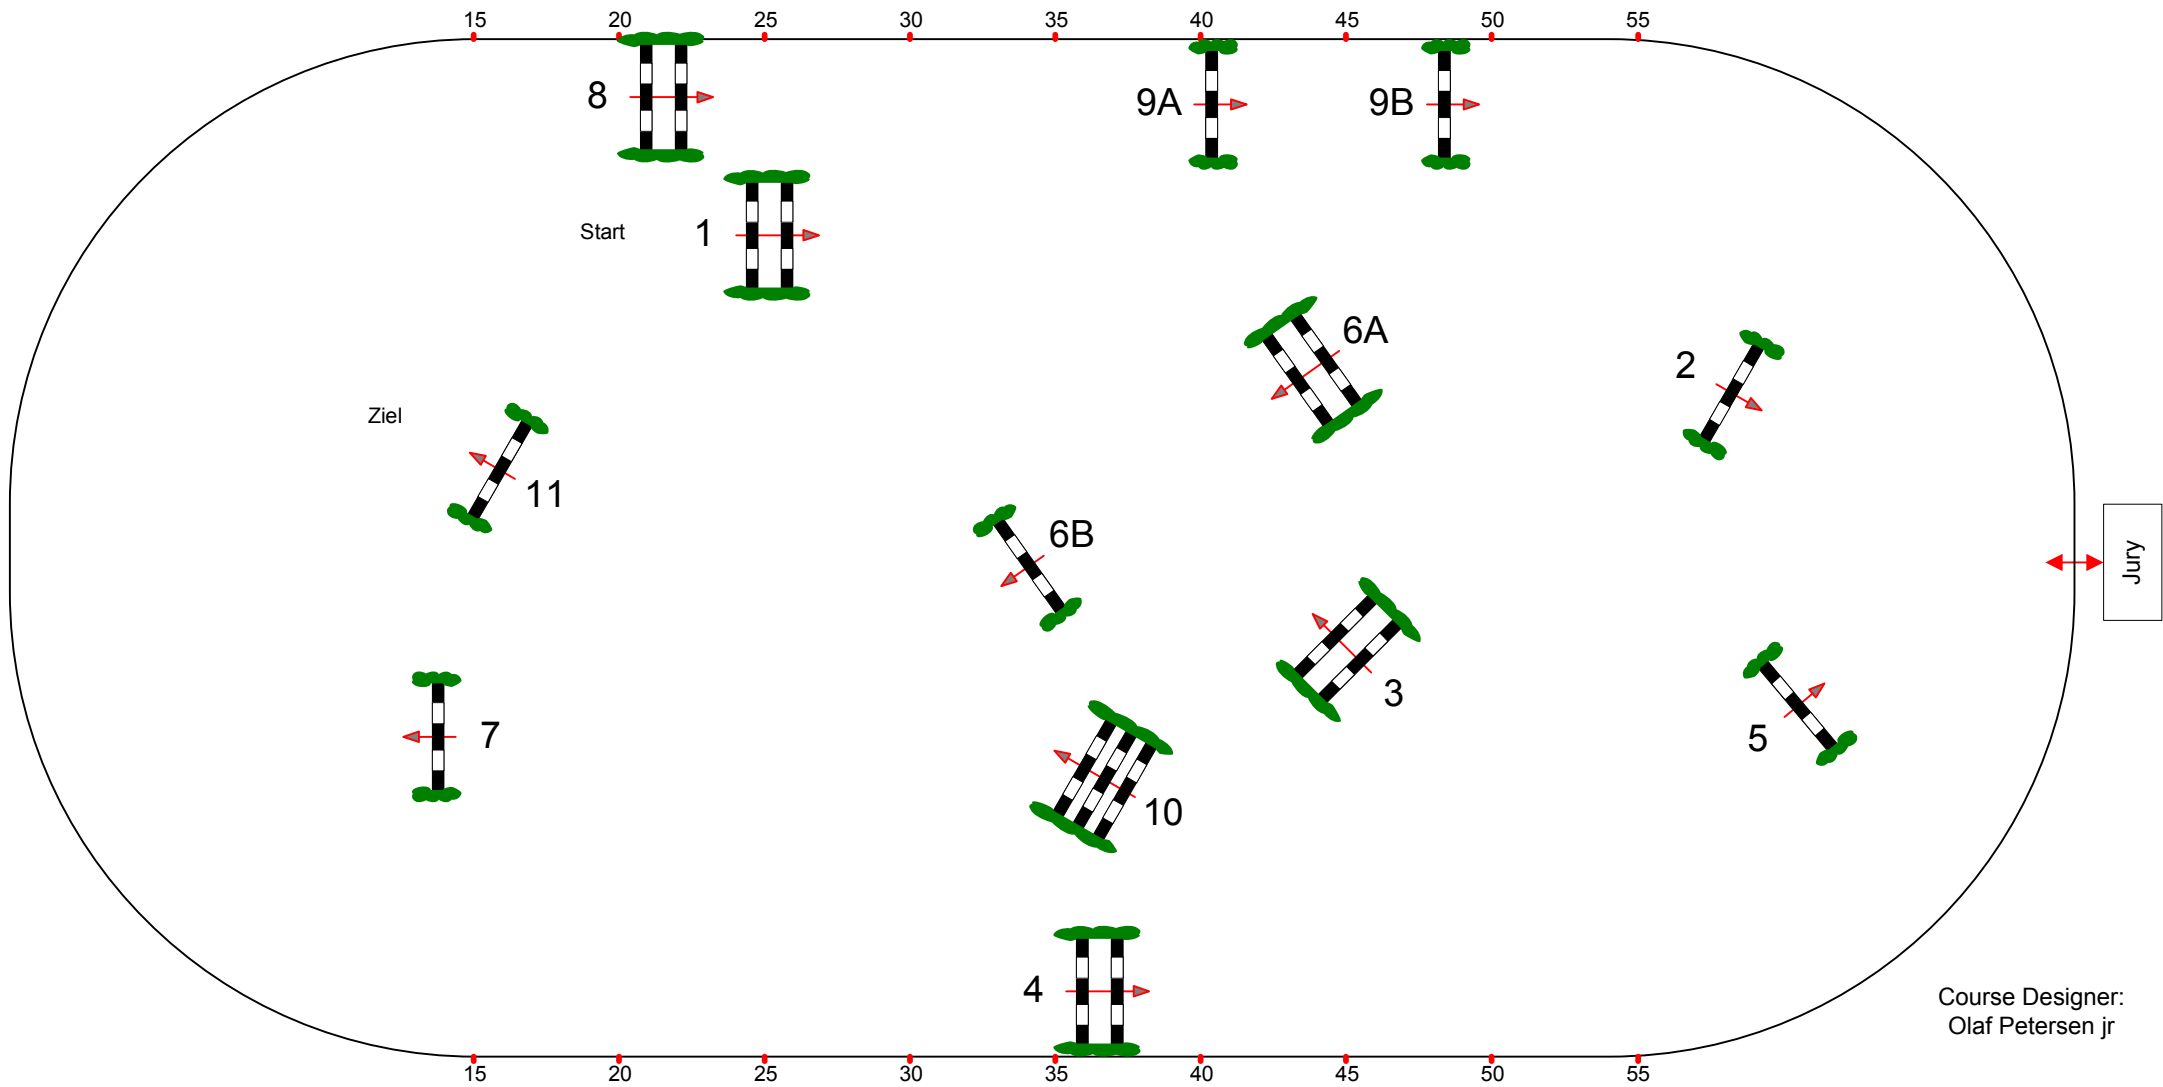

Obstacles: 11

Length: 0 m

Efforts: 13

FEI RG / Art. 238.2.1

Time allowed: 0 sec

Height: 1,40 m

Time limit: 0 sec

Course Designer:
Olaf Petersen jr