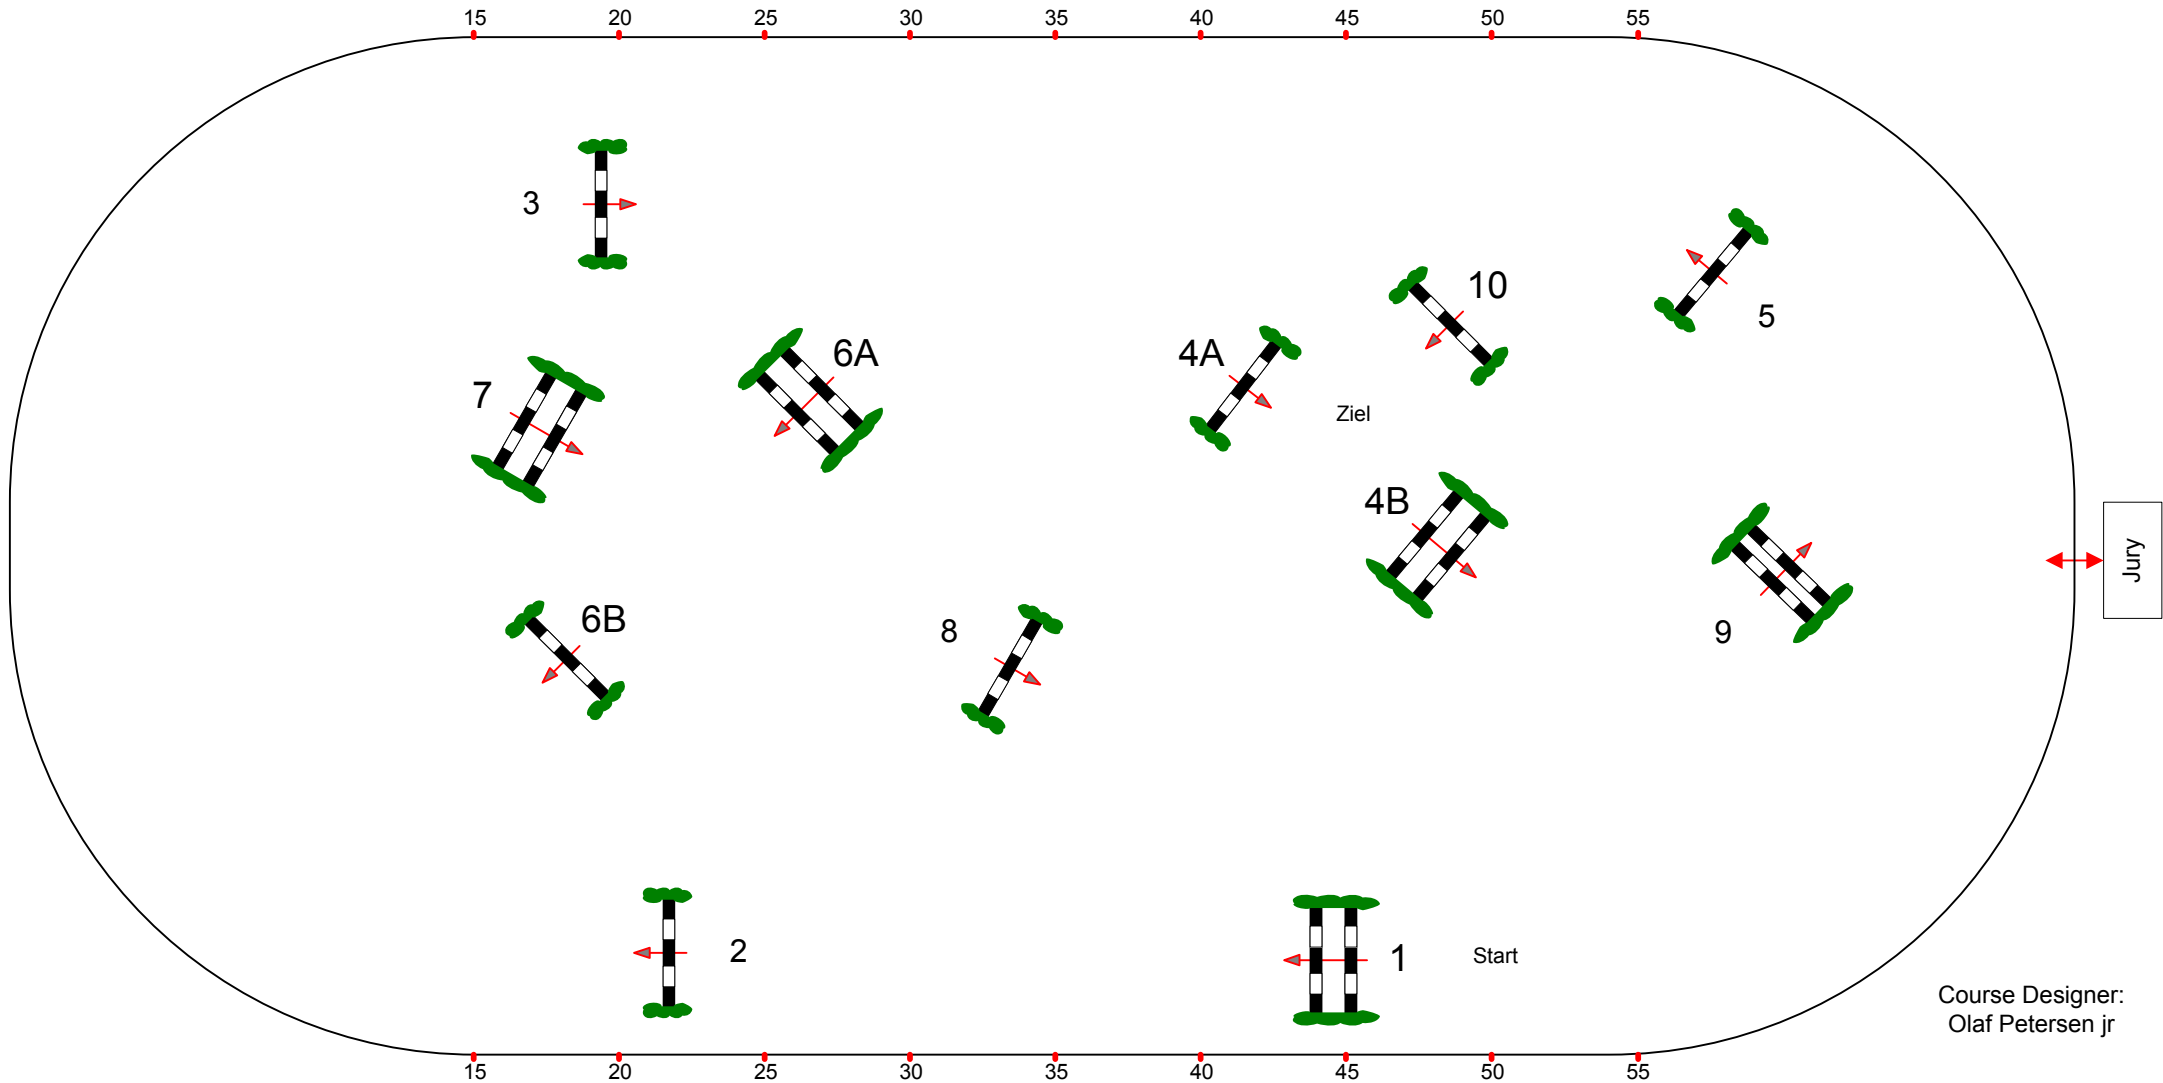

Efforts: 12

FEI RG / Art. 238.2.1

Time allowed: 0 sec

Height: 1,40 m

Time limit: 0 sec

Freitag

①

Course Designer:
Olaf Petersen jr