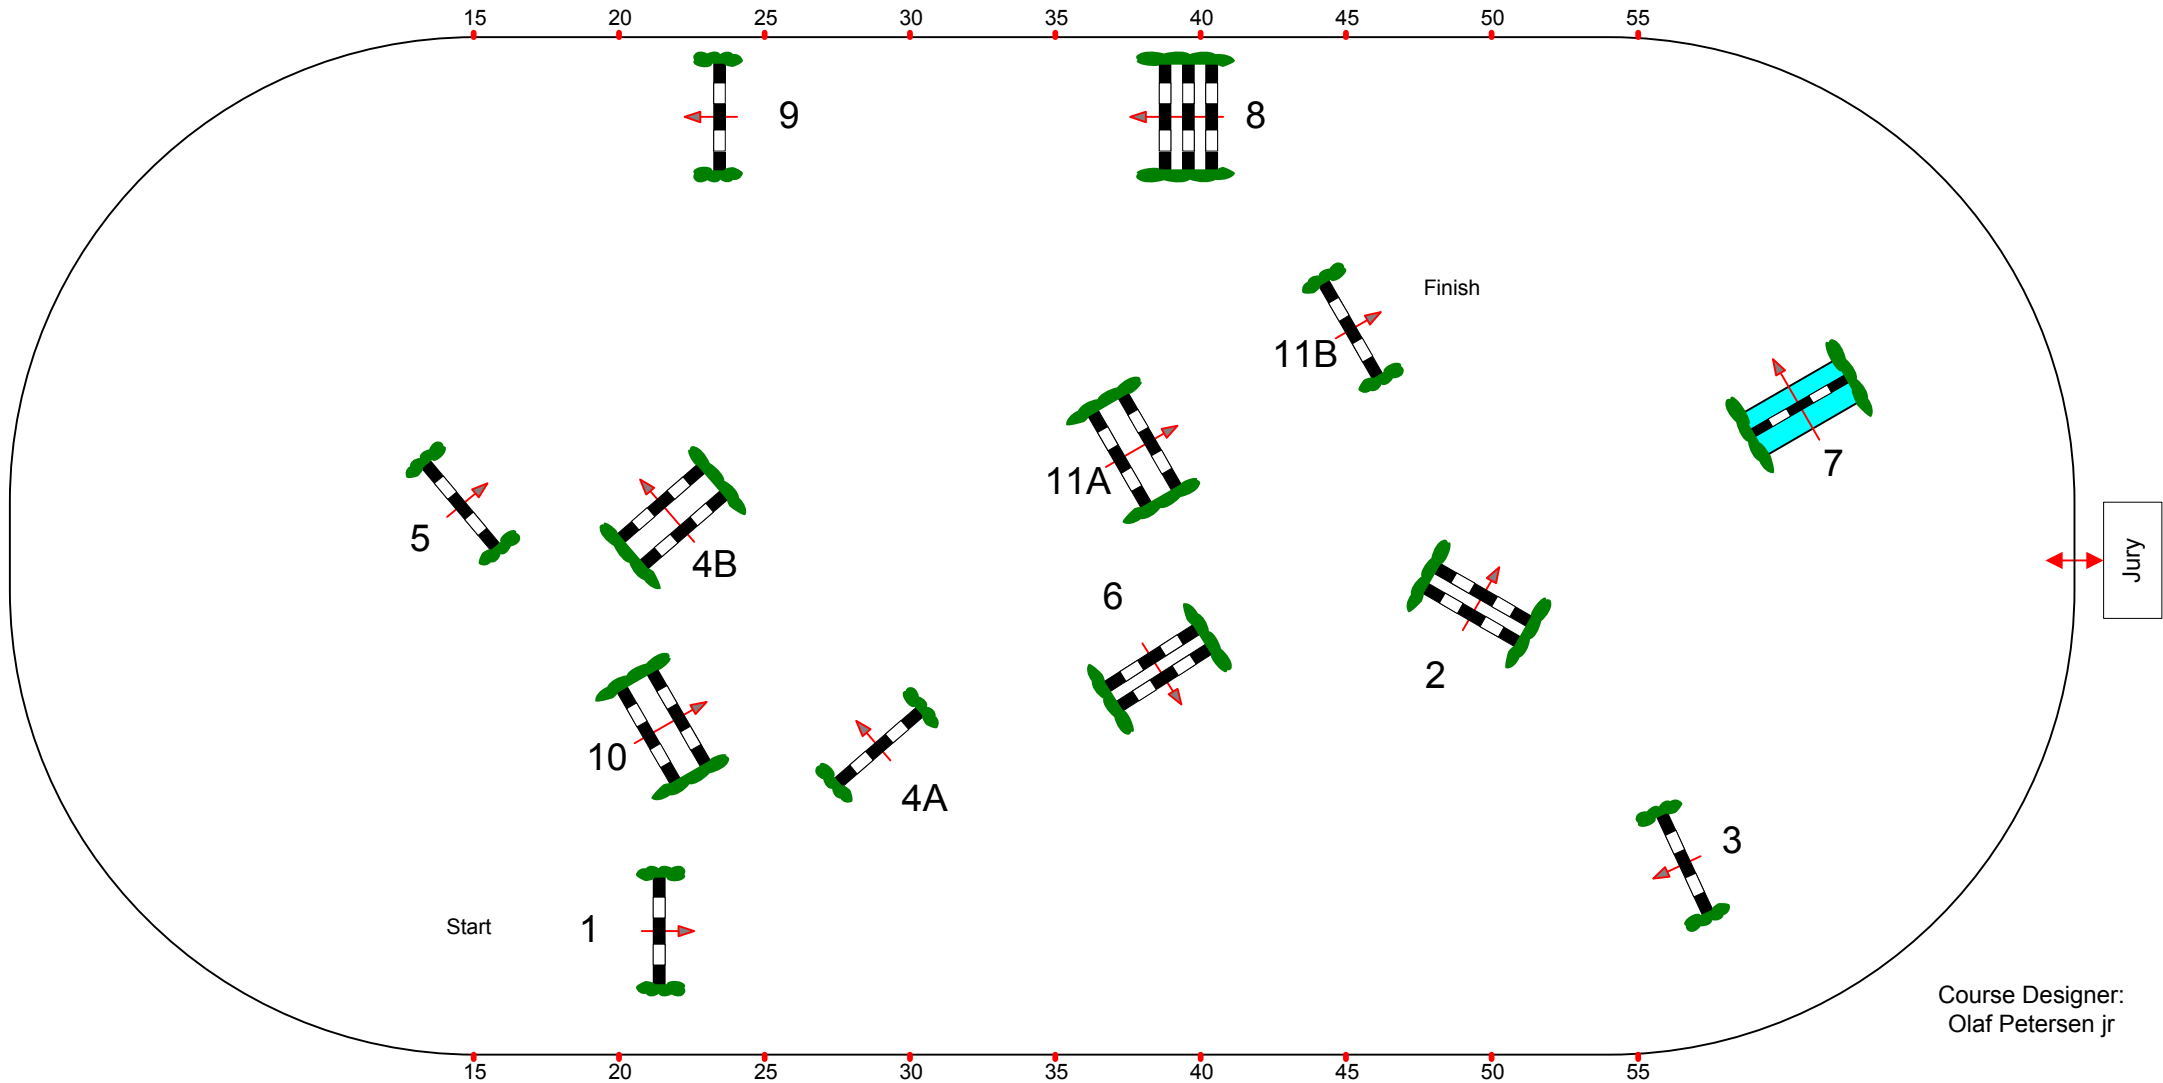

Efforts: 13

FEI RG / Art. 238.2.1

Time allowed: 0 sec

Height: 1,40 m

Time limit: 0 sec

Freitag

7

Course Designer:
Olaf Petersen jr