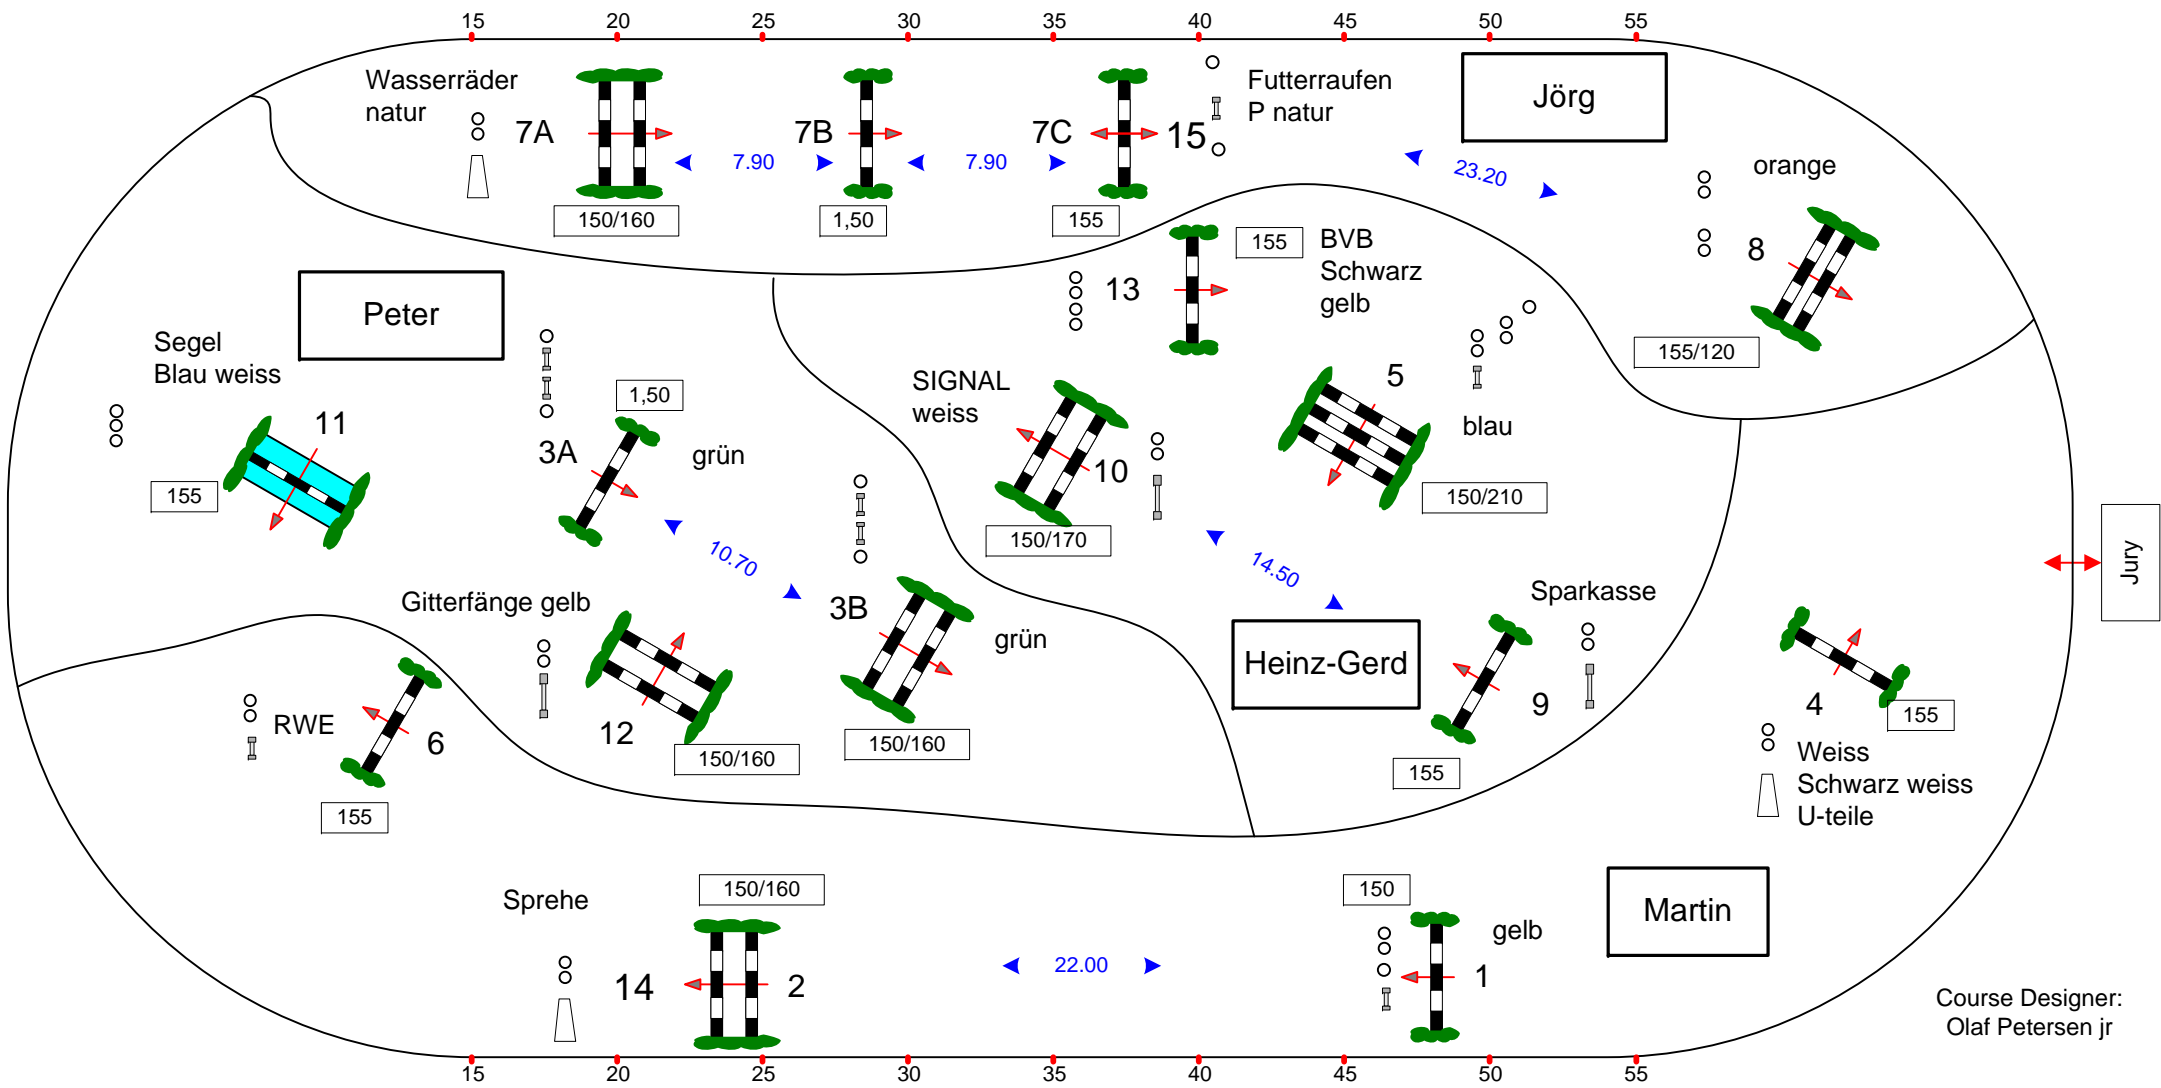

CSI 3* Dortmund 2012

Class No.: 07 International Competition Competition with one jump-off

| | | | |
|-----------------------|----------------------|---------------|-------------------------------------|
| Table: A | Speed: 350 m/min | Obstacles: 13 | 1st Jump-off: -14-4-5-63A-3B-15-11- |
| FEI RG / Art. 238.2.2 | Length: 410 m | Efforts: 16 | Length: 260 m |
| Height: 1,50 m | Time allowed: 71 sec | | Time allowed: 45 sec |
| | Time limit: 142 sec | | Time limit: 90 sec |

Sonntag

3

Course Designer:
Olaf Petersen jr