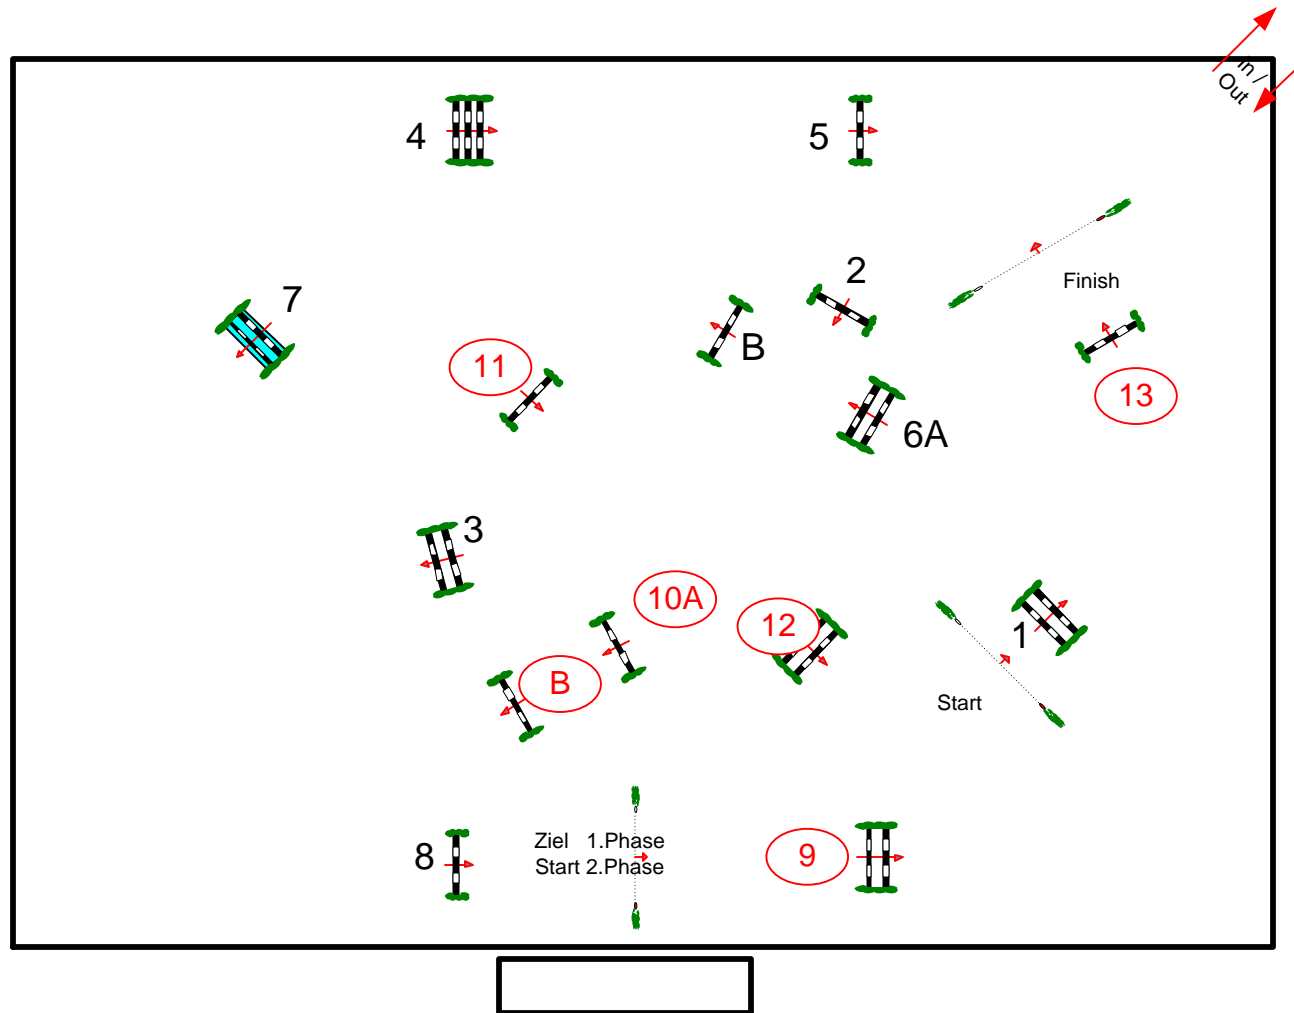

AREZZO EQUESTRIAN CENTER

TOSCANA TOUR 2012

Class No.: 7
März 2012

5 YEAR OLDS
Start: 8:30

Competition in two Phases not against the clock

Donnerstag, 22.

Table: A
National RG:
FEI RG / Art. 274.5.1
Height: 1.15 m

Speed: 325 m/min
Length: 370 m
Time allowed: 69 sec
Time limit: 138 sec

Obstacles: 11
Efforts: 13
Penalty sec:
Closed combination:

2nd Phase: 9-10A-10B-11-12-13
Length: 250 m
Time allowed: 47 sec
Time limit: 94 sec

2nd Jump-off:
Length: 0 m
Time allowed: 0 sec
Time limit: 0 sec

CAMPO VASARI