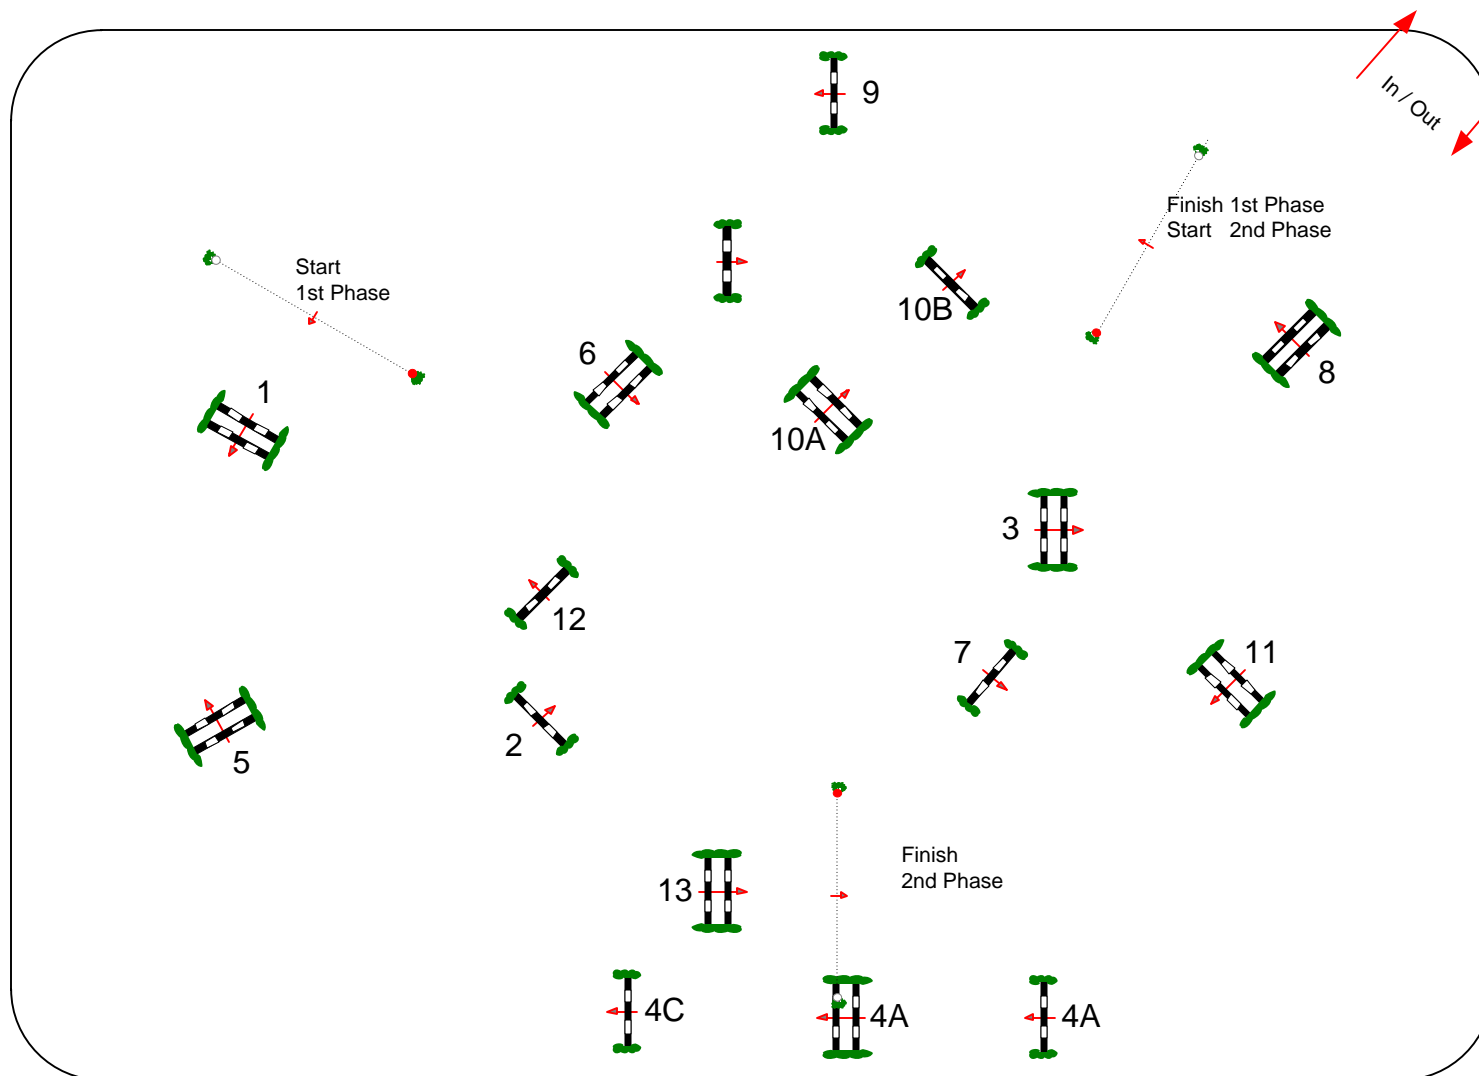

Class No.: 65 SILVER

Freitag, 30. März 2012

Start: 0:00

Competition in two Phases

Table: A  
 National RG:  
 FEI RG / Art. 274.5.3  
 Height: 1,30 m

Speed: 350 m/min  
 Length: 320 m  
 Time allowed: 55 sec  
 Time limit: 110 sec

Obstacles: 1 TO 8  
 Efforts: 10  
 Penalty sec  
 Closed combination:

2nd Phase:  
9 TO 13  
 Length: 250 m  
 Time allowed: 43 sec  
 Time limit: 86 sec

Luc Musette  
 François Denis

Course Designer

JURY

SCALE 1:450