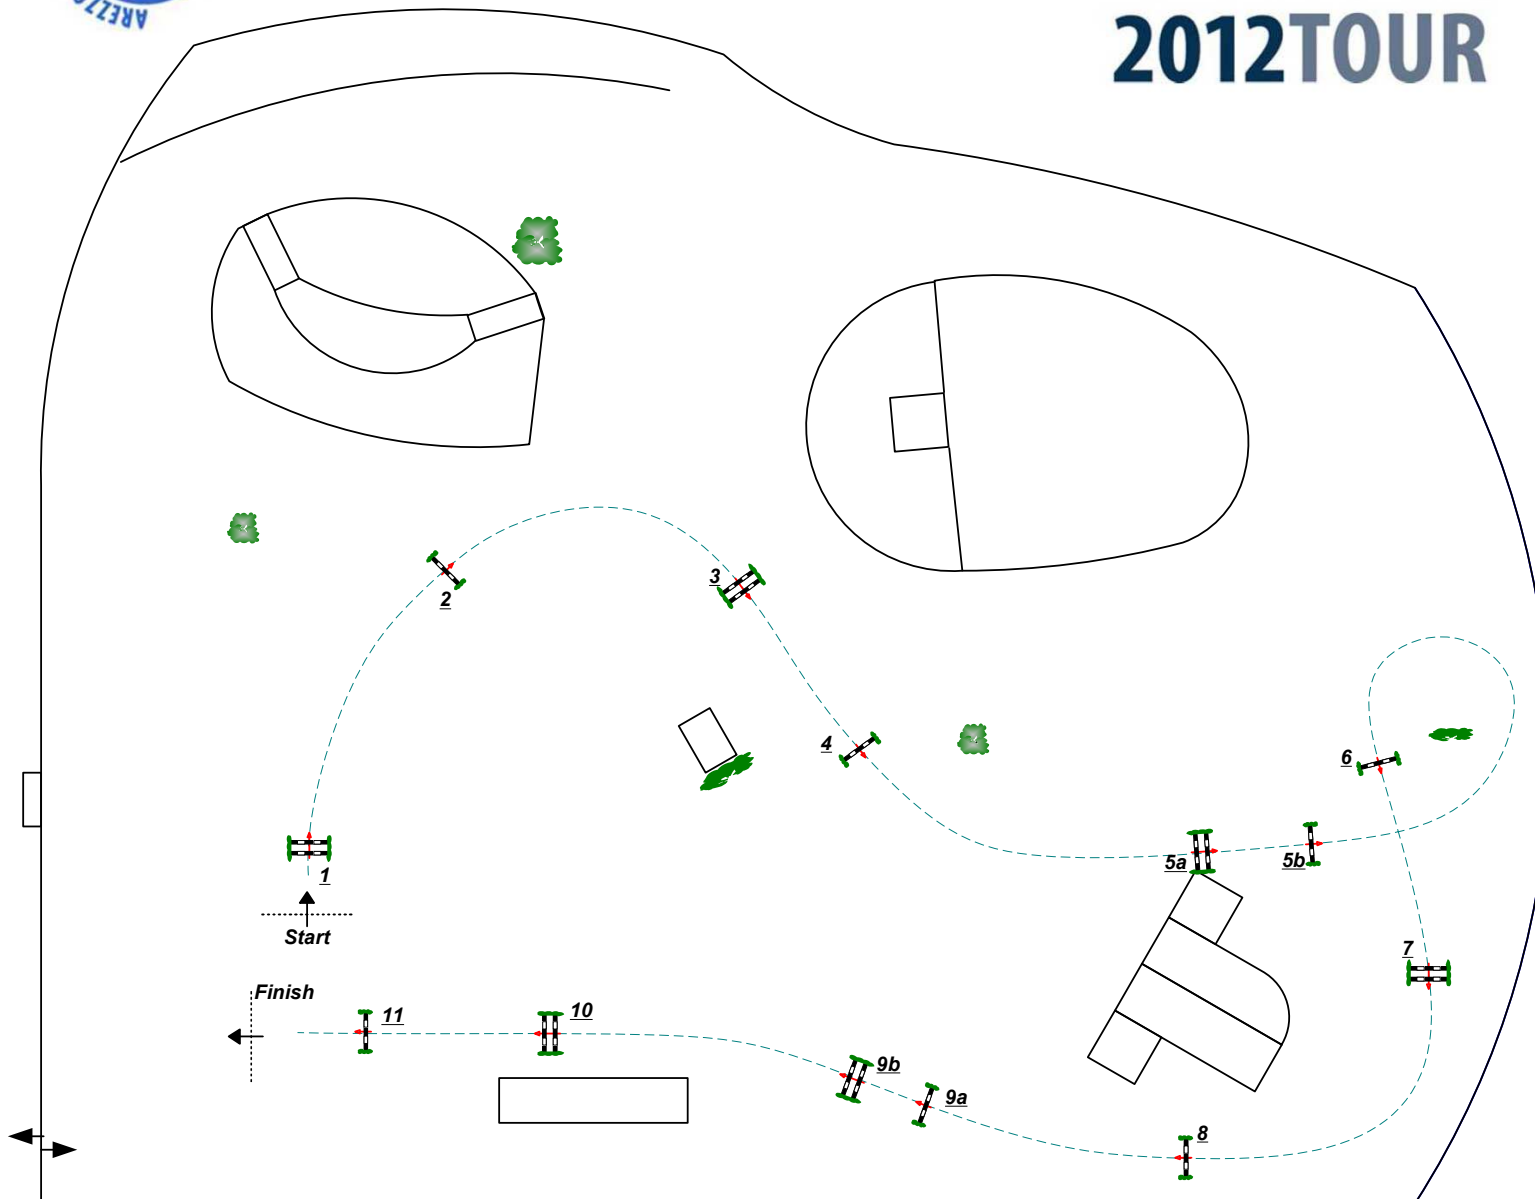

20th March - 15th April
Toscana
2012TOUR

Class No.

118

Silver Tour

Competition against the clock

6. April 2012

Start: 8:00

Table: A

FEI RG / Art. 238.2.1
Height: 1.40 m

Speed: 350 m/min

Length: 360 m
Time allowed: 62 sec
Time limit: 124 sec

Obstacles: 11
Efforts: 13
Penalty sec
Closed combination:

2nd Phase:

Length: 0 m
Time allowed: 0 sec
Time limit: 0 sec

Course Design: Rolf Lüdi SUI
Elio Travagliati ITA
Gérard Lachat SUI