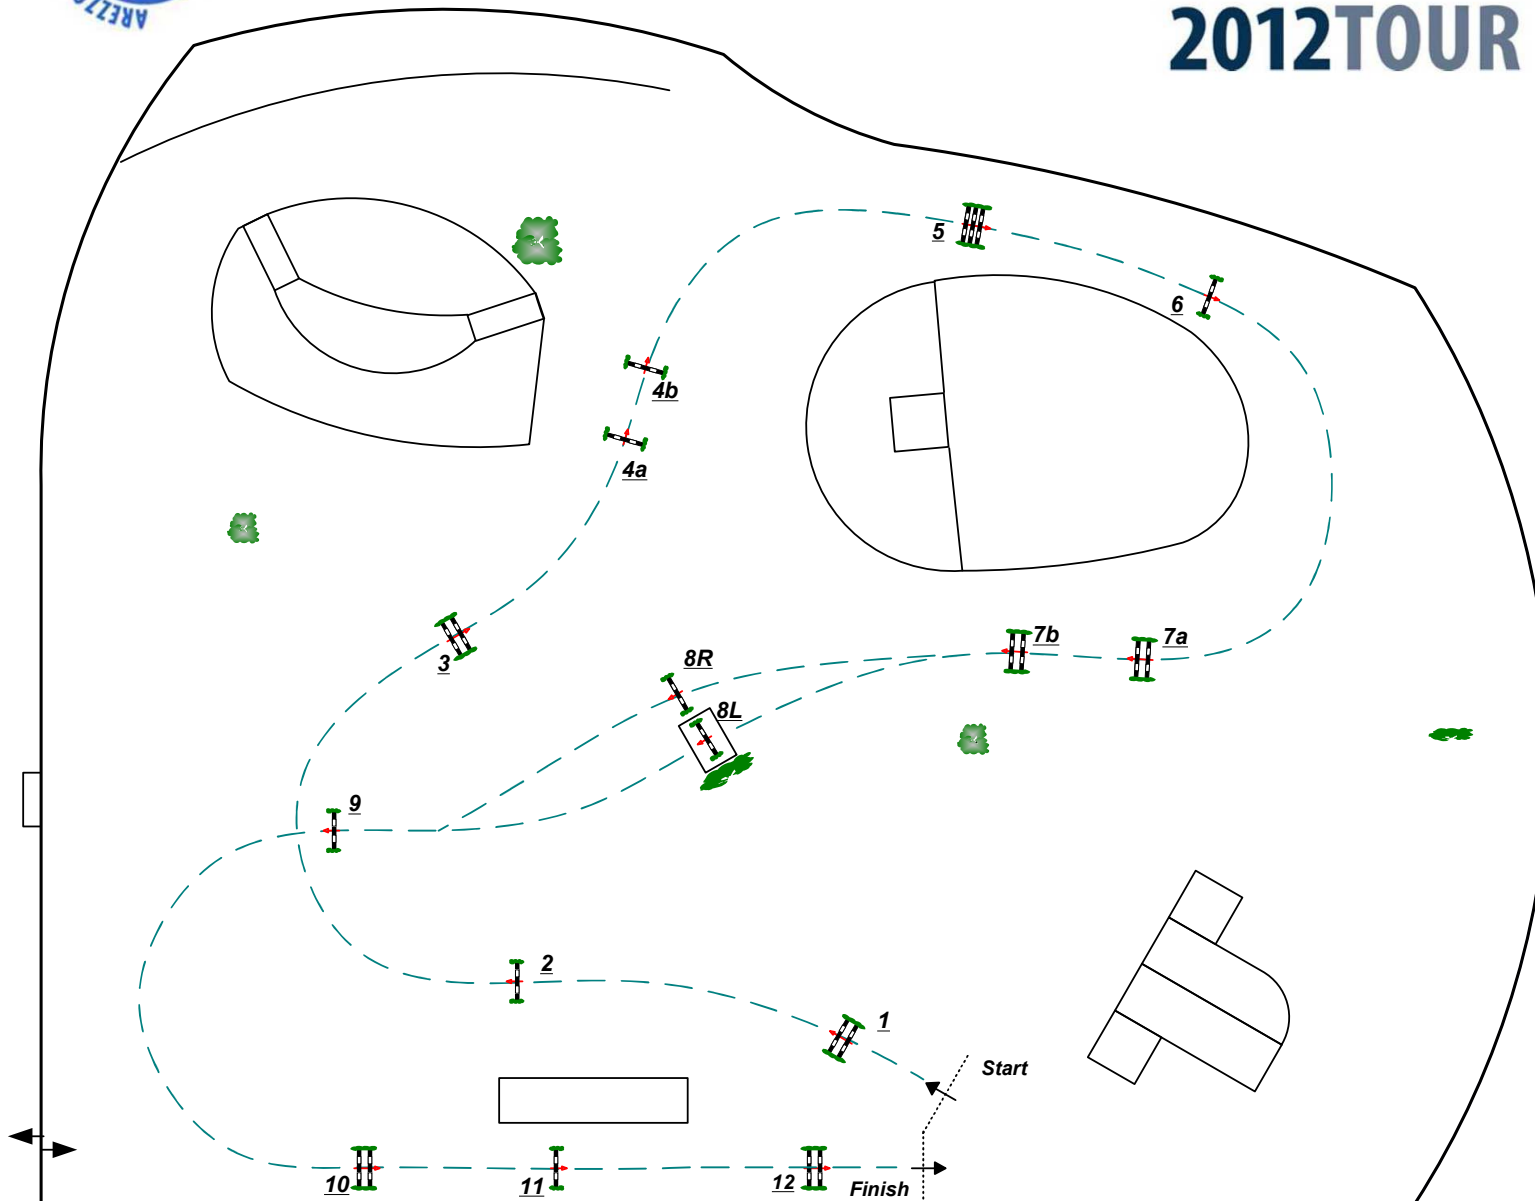

20th March - 15th April
Toscana
2012TOUR

Class No.

122

Gold Tour

Competition against the clock

7. April 2012

Start: 12:30

Table: A

FEI RG / Art. 238-2.1
Height: 1.50 m

Speed: 350 m/min

Length: 430 m
Time allowed: 74 sec
Time limit: 148 sec

Obstacles: 12
Efforts: 14
Penalty sec
Closed combination:

2nd Phase:

Length: 0 m
Time allowed: 0 sec
Time limit: 0 sec

Course Design: Rolf Lüdi SUI
Elio Travagliati ITA
Gérard Lachat SUI