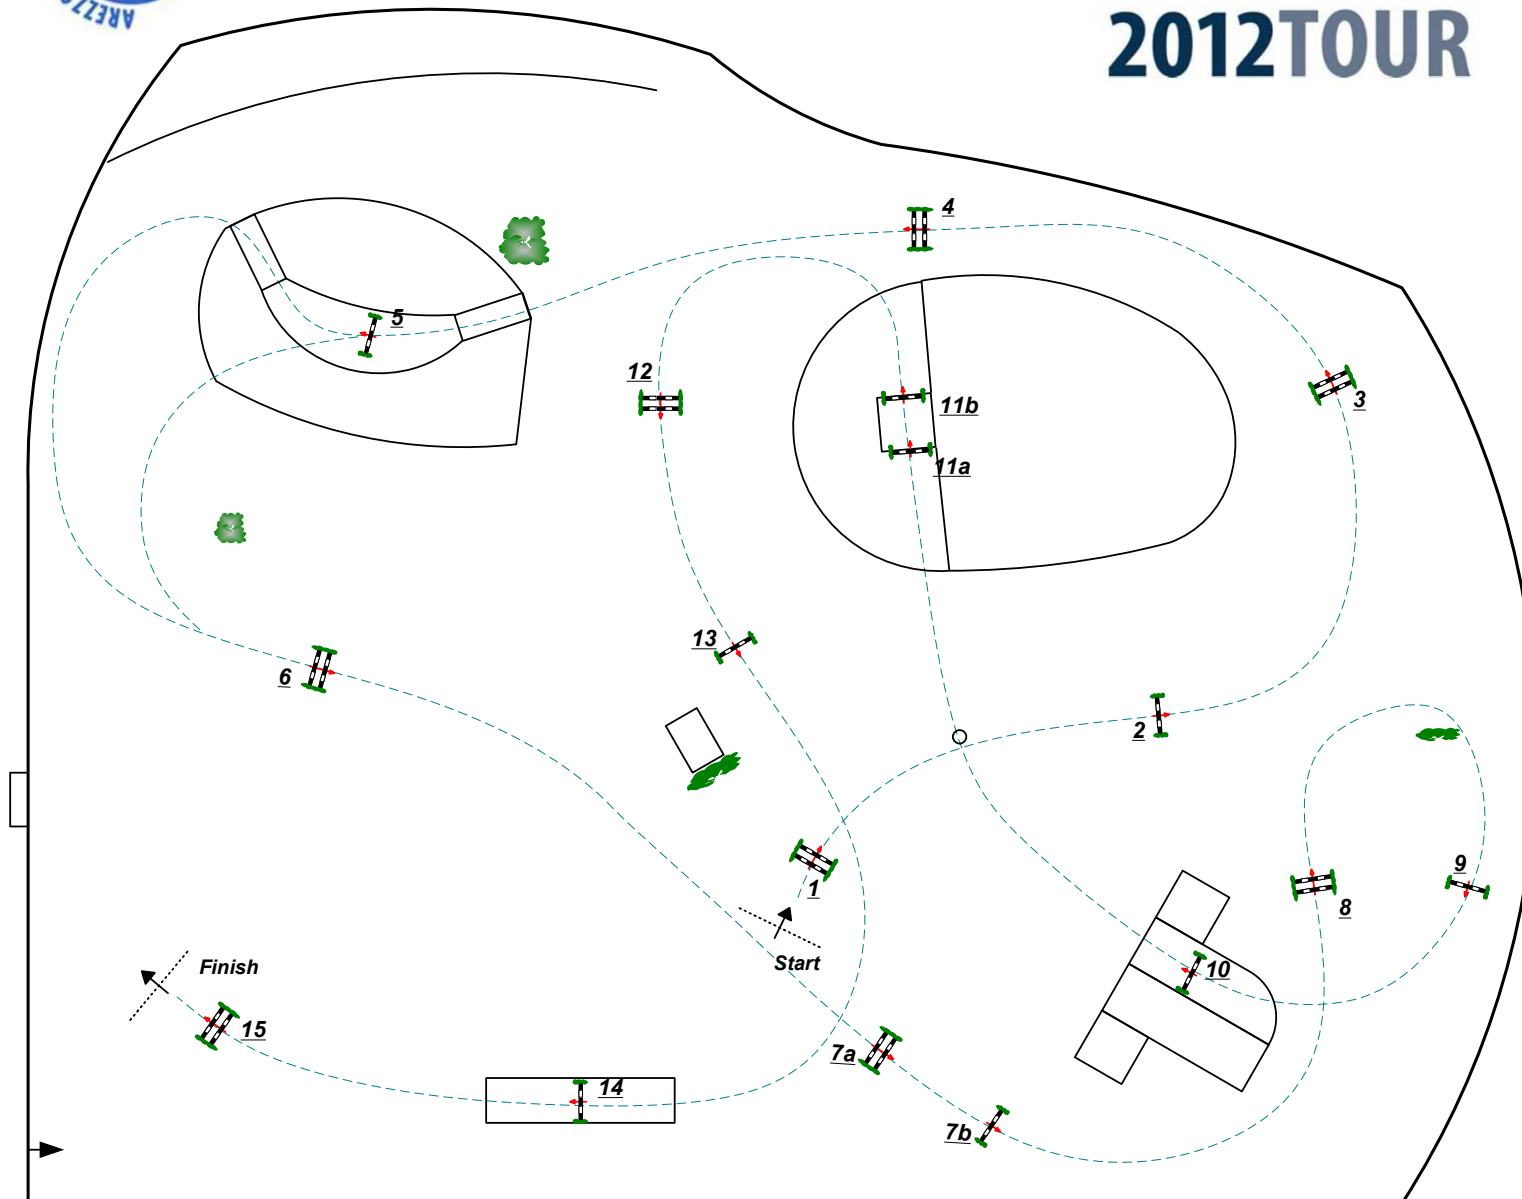

20<sup>th</sup> March - 15<sup>th</sup> April  
**Toscana**  
**2012TOUR**

Class No.

133

Silver Tour Derby

Competition against the clock

8. April 2012

Start: 13:15

Table: C

FEI RG / Art. 277 / 239  
Height: 1.35 m

Speed: 375 m/min

Length: m  
Time allowed: sec  
Time limit: 180 sec

Obstacles: 15  
Efforts: 17  
Penalty sec: 4  
Closed combination: **11a-b**

2nd Round:

Length: 0 m  
Time allowed: 0 sec  
Time limit: 0 sec

Course Design: Rolf Lüdi SUI  
Elio Travagliati ITA  
Gérard Lachat SUI