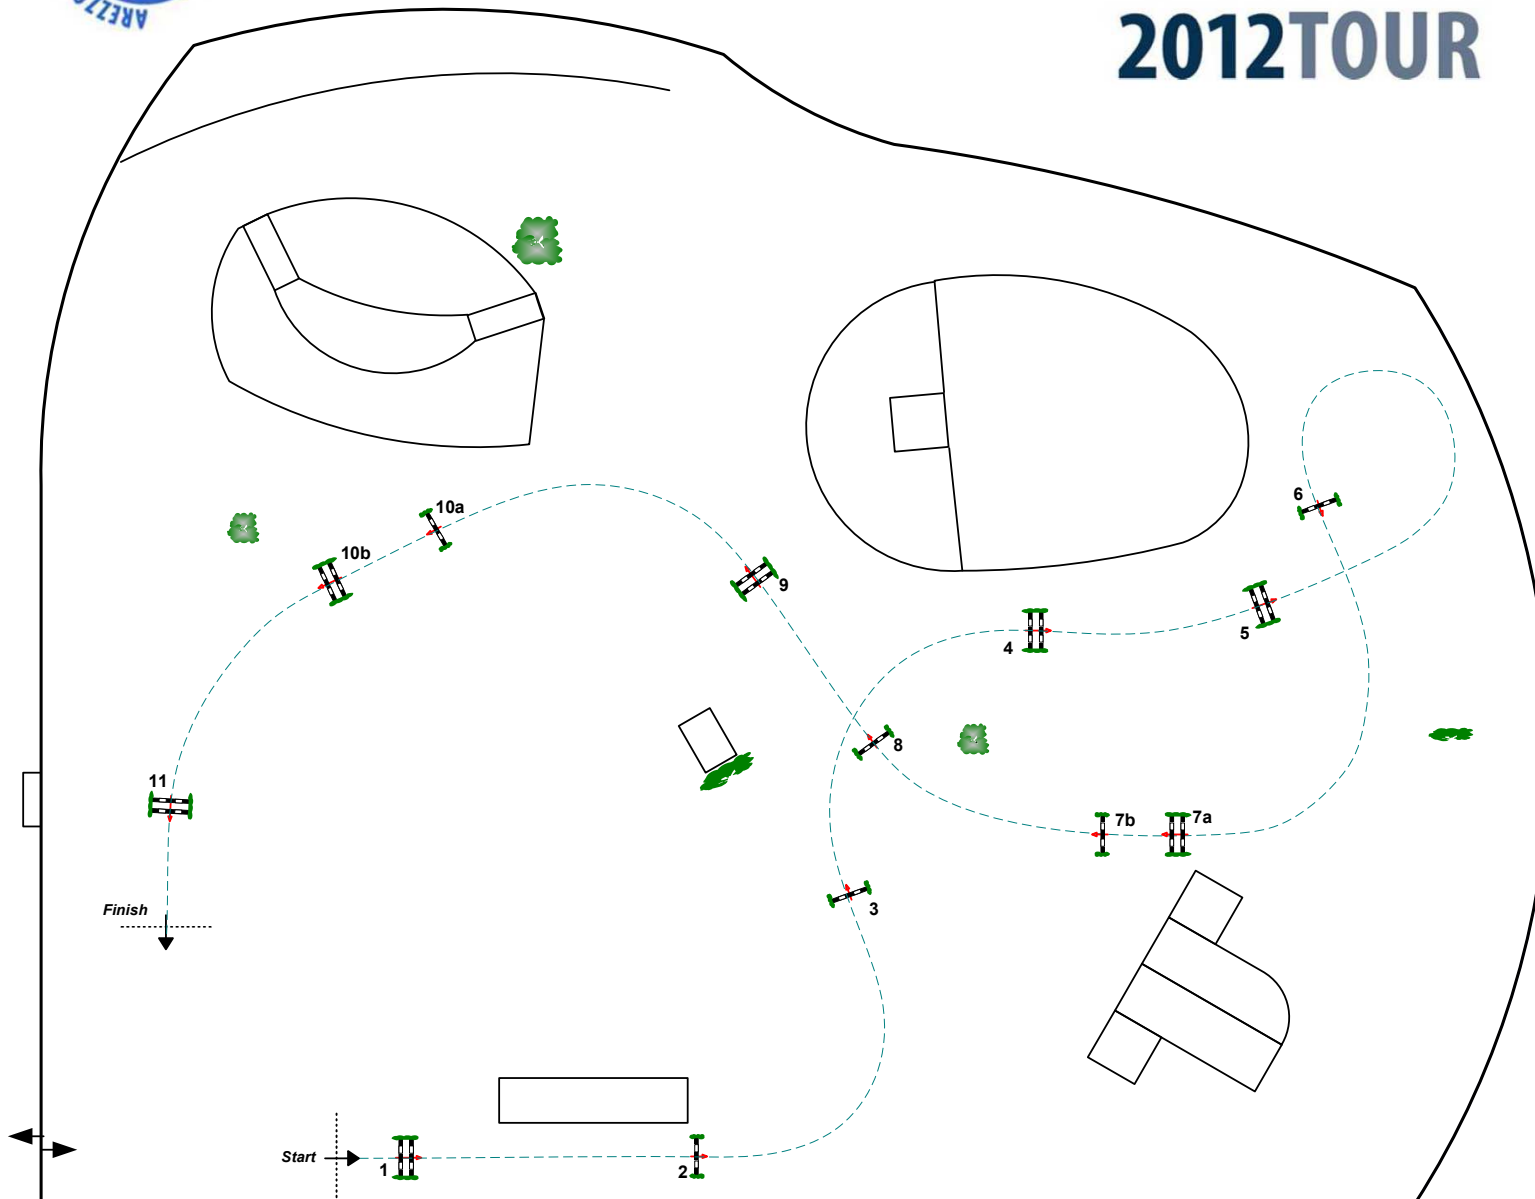

20th March - 15th April
Toscana
2012TOUR

135

Class No.

Gold Tour

Competition against the clock

6. April 2012

Start: 16:15

Table: A

FEI RG / Art. 238-2.1
Height: 1.40 m

Speed: 350 m/min

Length: 410 m
Time allowed: 71 sec
Time limit: 142 sec

Obstacles: 11
Efforts: 13
Penalty sec
Closed combination:

2nd Phase:

Length: 0 m
Time allowed: 0 sec
Time limit: 0 sec

Course Design: Rolf Lüdi SUI
Elio Travagliati ITA
Gérard Lachat SUI