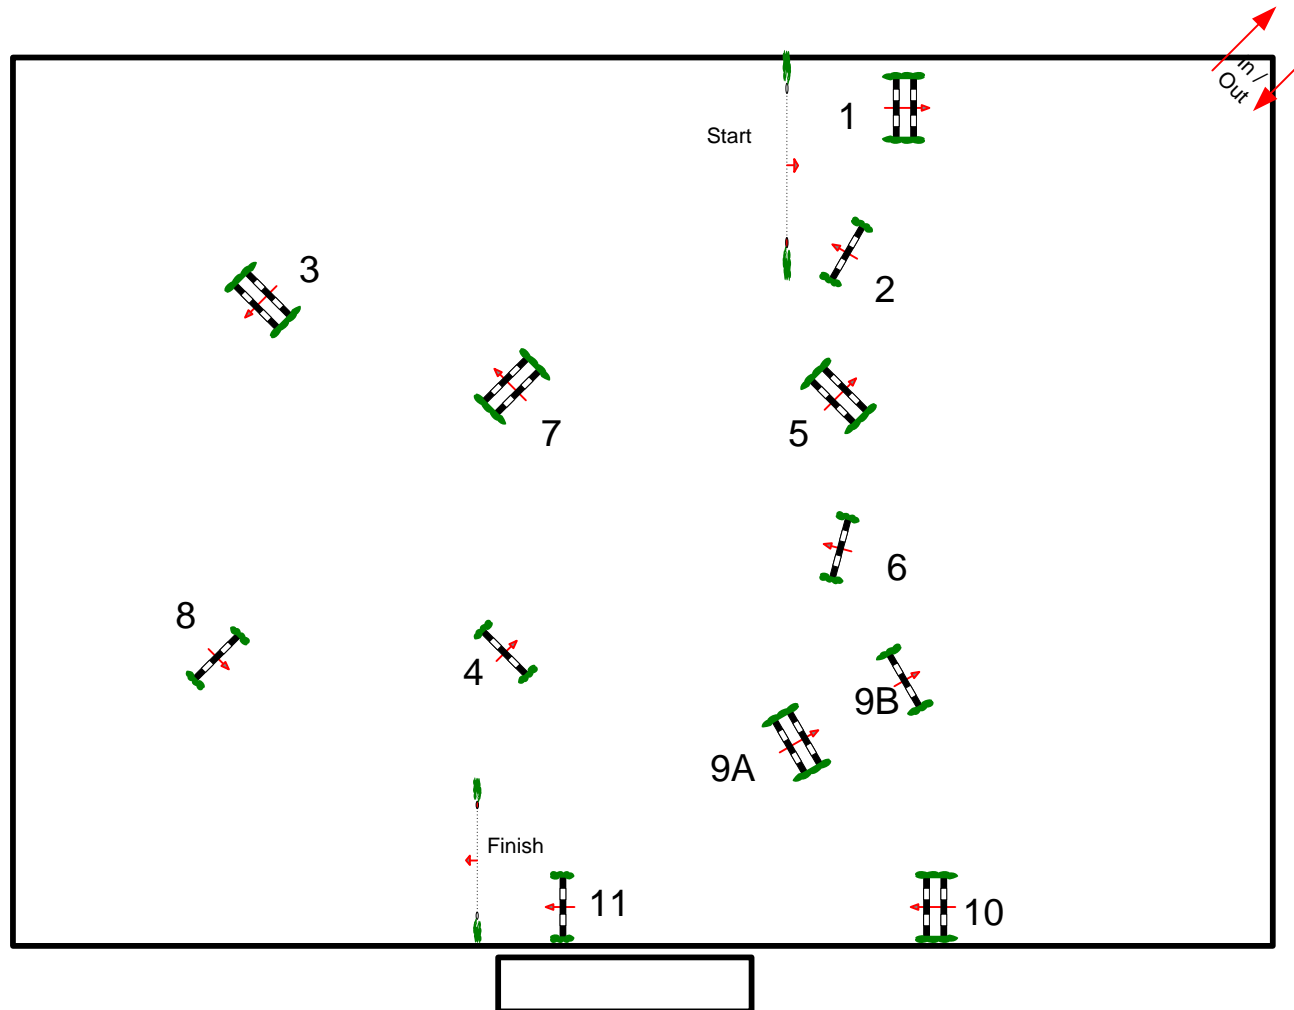

AREZZO EQUESTRIAN CENTER

TOSCANA TOUR 2012

06 - 08 APRIL 2012

Class No.: 112

1.15 BRONZE

Competition against the clock

venerdi 6 aprile 2012

Start: 8:30

Table: A
National RG: 238.2.1
FEI RG / Art.
Height: 1.15 m

Speed: 350 m/min
Length: 450 m
Time allowed: 78 sec
Time limit: 156 sec

Obstacles: 11 :
Efforts: 12
Penalty sec:
Closed combination:

Length: 0 m
Time allowed: 0 sec
Time limit: 0 sec

2nd Jump-off:
Length: 0 m
Time allowed: 0 sec
Time limit: 0 sec

CAMPO VASARI