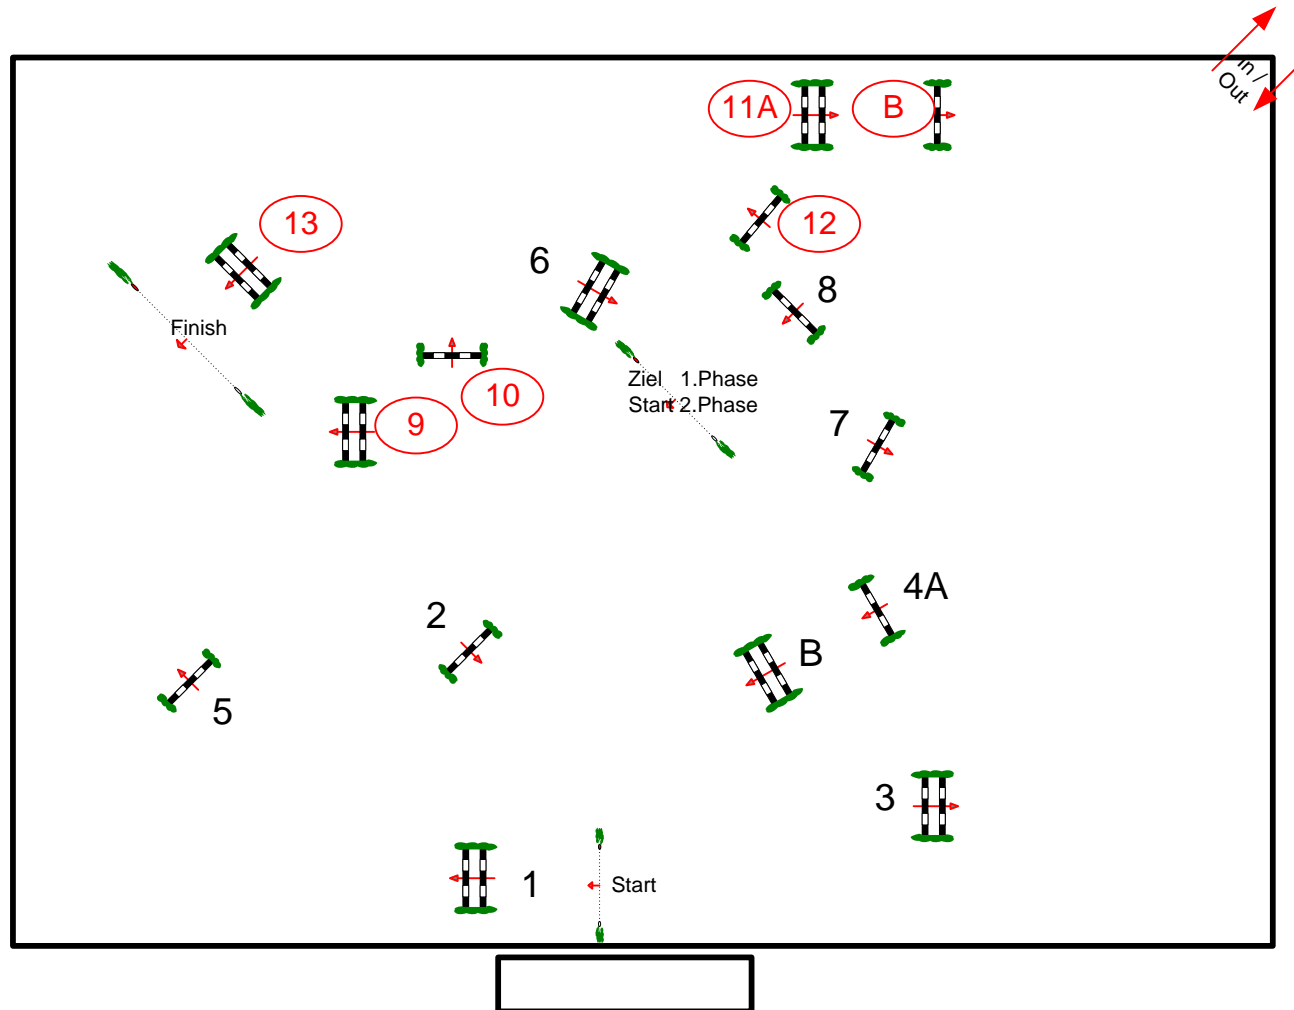

## TOSCANA TOUR 2012

06 - 08 APRIL 2012

Class No.: 125 - 116 SILVER 1.30 + PONY 1.20

Competition in two Phases

venerdi 6 aprile 2012

Start: 0:00

Table: A  
National RG:  
FEI RG / Art. 274.5.3  
Height: 1.20 - 1.30 m

Speed: 350 m/min  
Length: 360 m  
Time allowed: 62 sec  
Time limit: 124 sec

Obstacles: 8  
Efforts: 9  
Penalty sec:  
Closed combination:

2nd Phase: 9-10-11A-11B-12-13  
Length: 230 m  
Time allowed: 40 sec  
Time limit: 80 sec

2nd Jump-off:  
Length: 0 m  
Time allowed: 0 sec  
Time limit: 0 sec

CAMPO VASARI

*Course Designer*

**FRANCOIS DENIS  
ANDREA BRUNO**