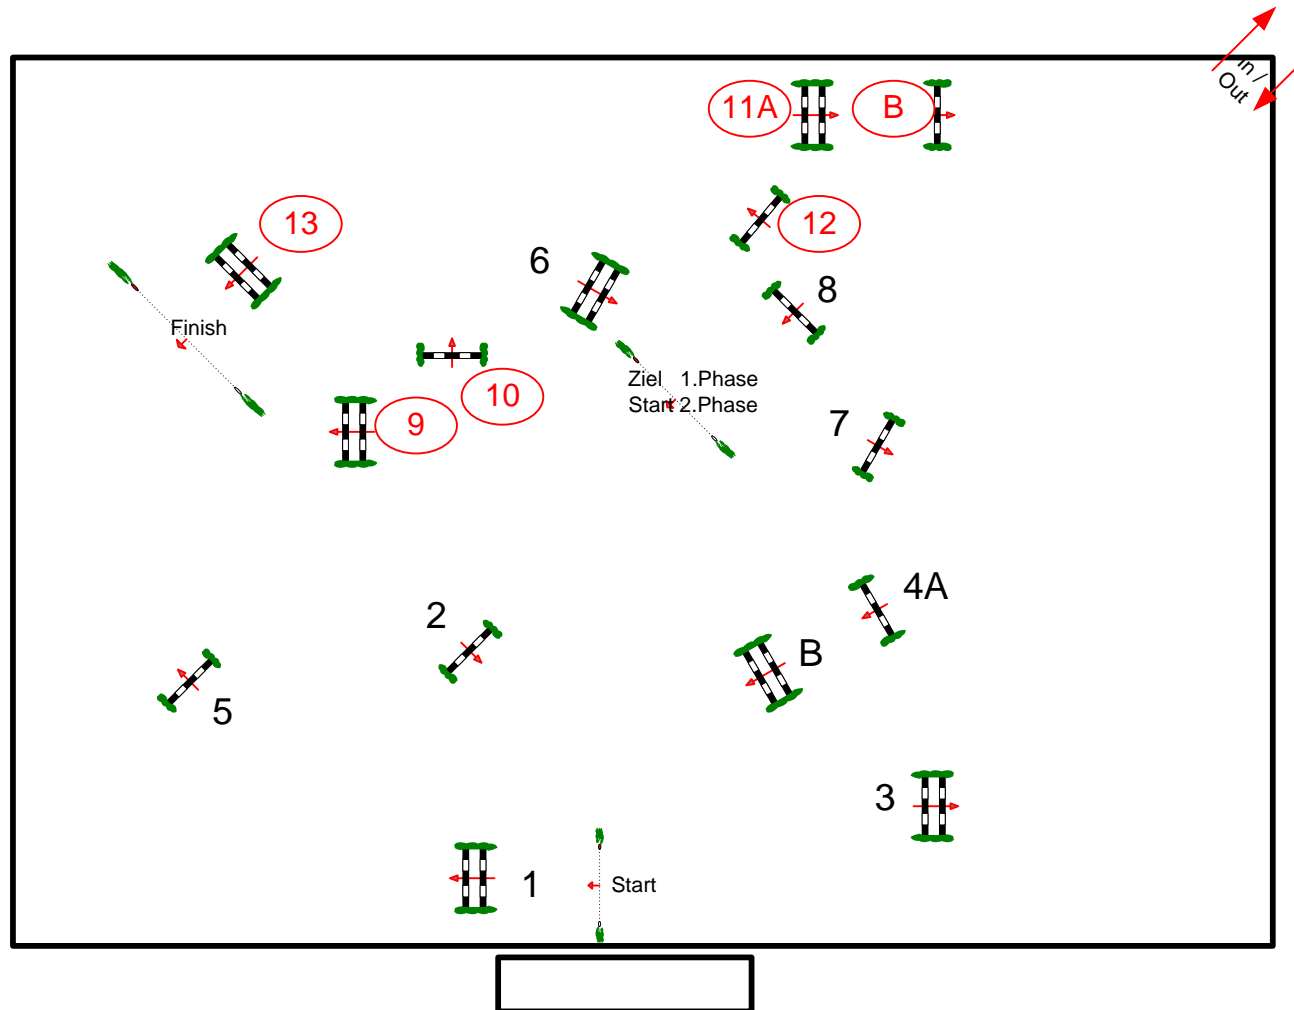

AREZZO EQUESTRIAN CENTER

TOSCANA TOUR 2012

06 - 08 APRIL 2012

Class No.: 125 - 116 SILVER 1.30 + PONY 1.20

Competition in two Phases

venerdì 6 aprile 2012

Start: 0:00

Table: A
National RG:
FEI RG / Art. 274.5.3
Height: 1.20 - 1.30 m

Speed: 350 m/min
Length: 360 m
Time allowed: 62 sec
Time limit: 124 sec

Obstacles: 8
Efforts: 9
Penalty sec:
Closed combination:

2nd Phase: 9-10-11A-11B-12-13
Length: 230 m
Time allowed: 40 sec
Time limit: 80 sec

2nd Jump-off:
Length: 0 m
Time allowed: 0 sec
Time limit: 0 sec

CAMPO VASARI

Course Designer

**FRANCOIS DENIS
ANDREA BRUNO**