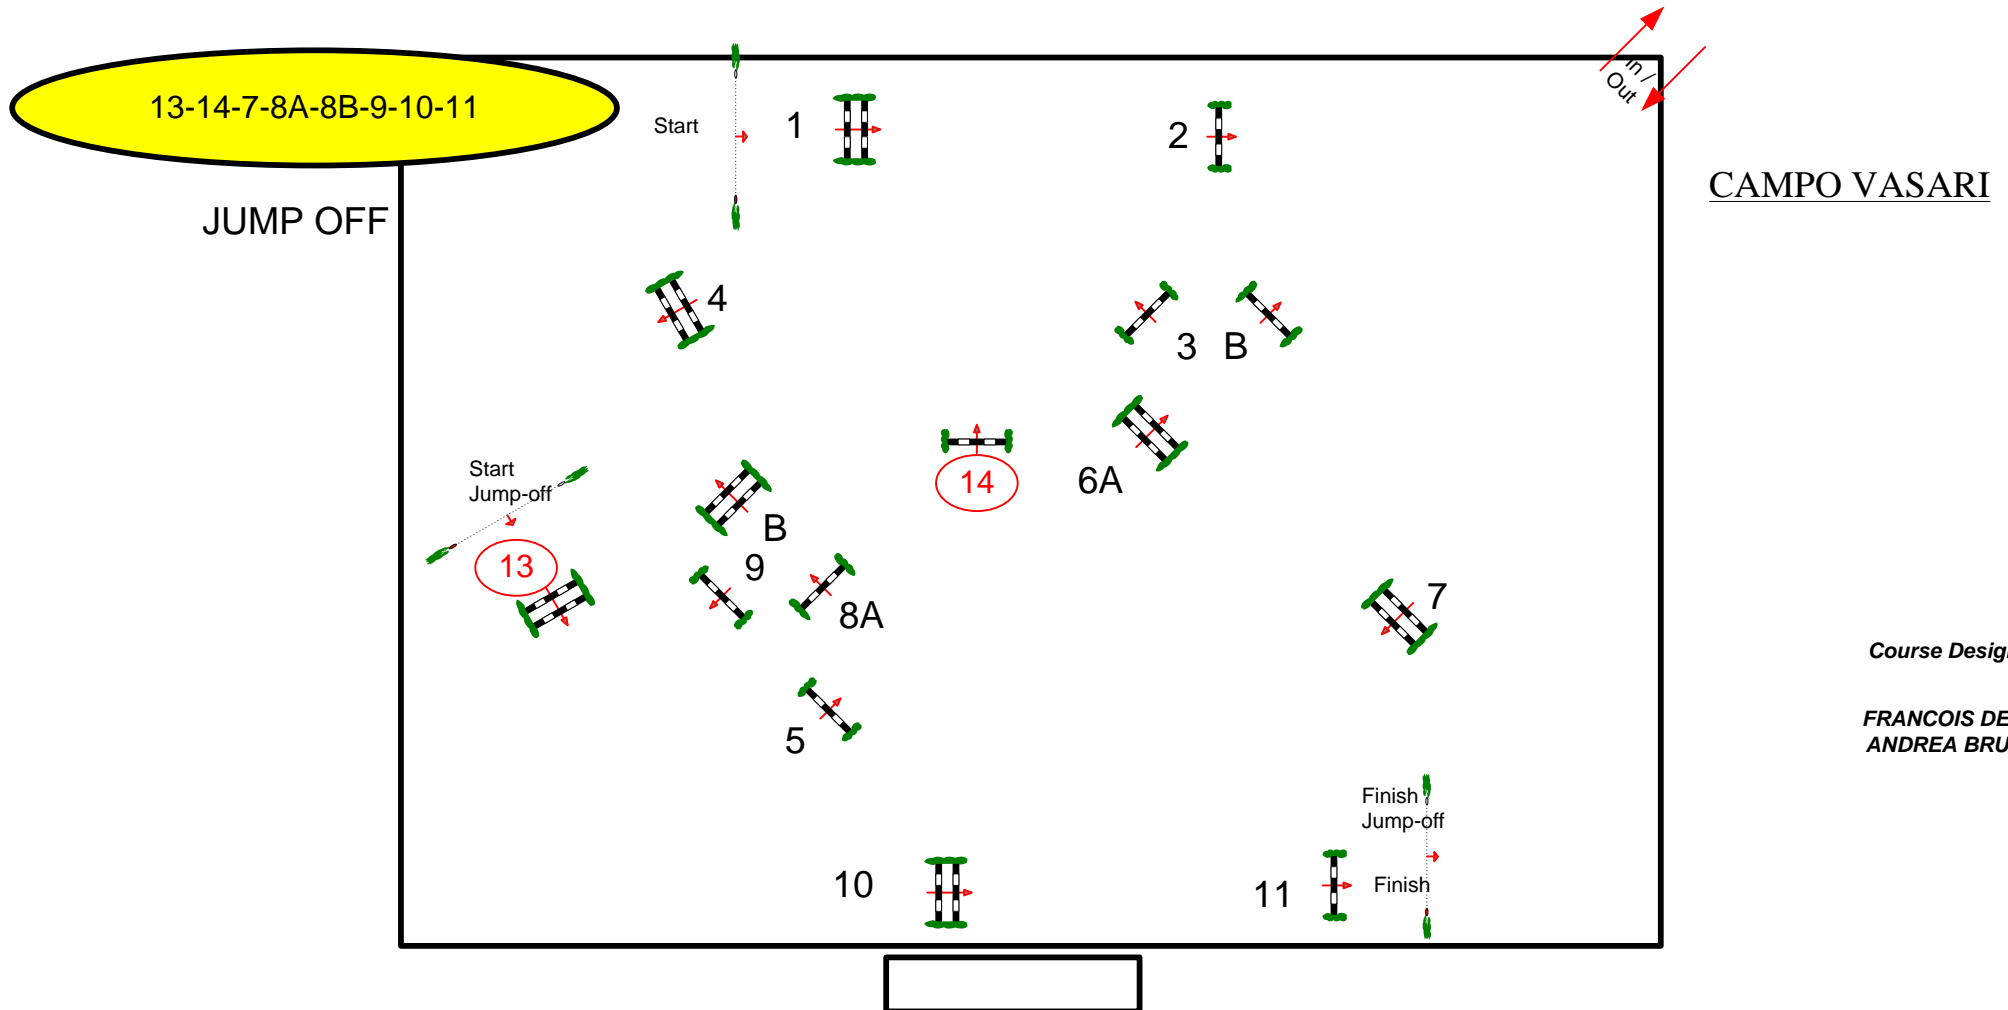

## TOSCANA TOUR 2012

06 - 08 APRIL 2012

Class No.: 151 - 153 - 128  
aprile 2012 Start: 0:00

PONY 1.10 - 1.25 + JUNIORES

IMMEDIATE JUMP OFF

domenica 8

Table: A  
National RG:  
FEI RG / Art. 238.2.2  
Height: 1,10 m  
Speed: 350 m/min  
Length: 480 m  
Time allowed: 83 sec  
Time limit: 166 sec

Obstacles: 11  
Efforts: 13  
Penalty sec:  
Closed combination:

1st Jump-off: 13-14-7-8A-8B-9-10-11  
Length: 310 m  
Time allowed: 54 sec  
Time limit: 108 sec

2nd Jump-off:  
Length: 0 m  
Time allowed: 0 sec  
Time limit: 0 sec