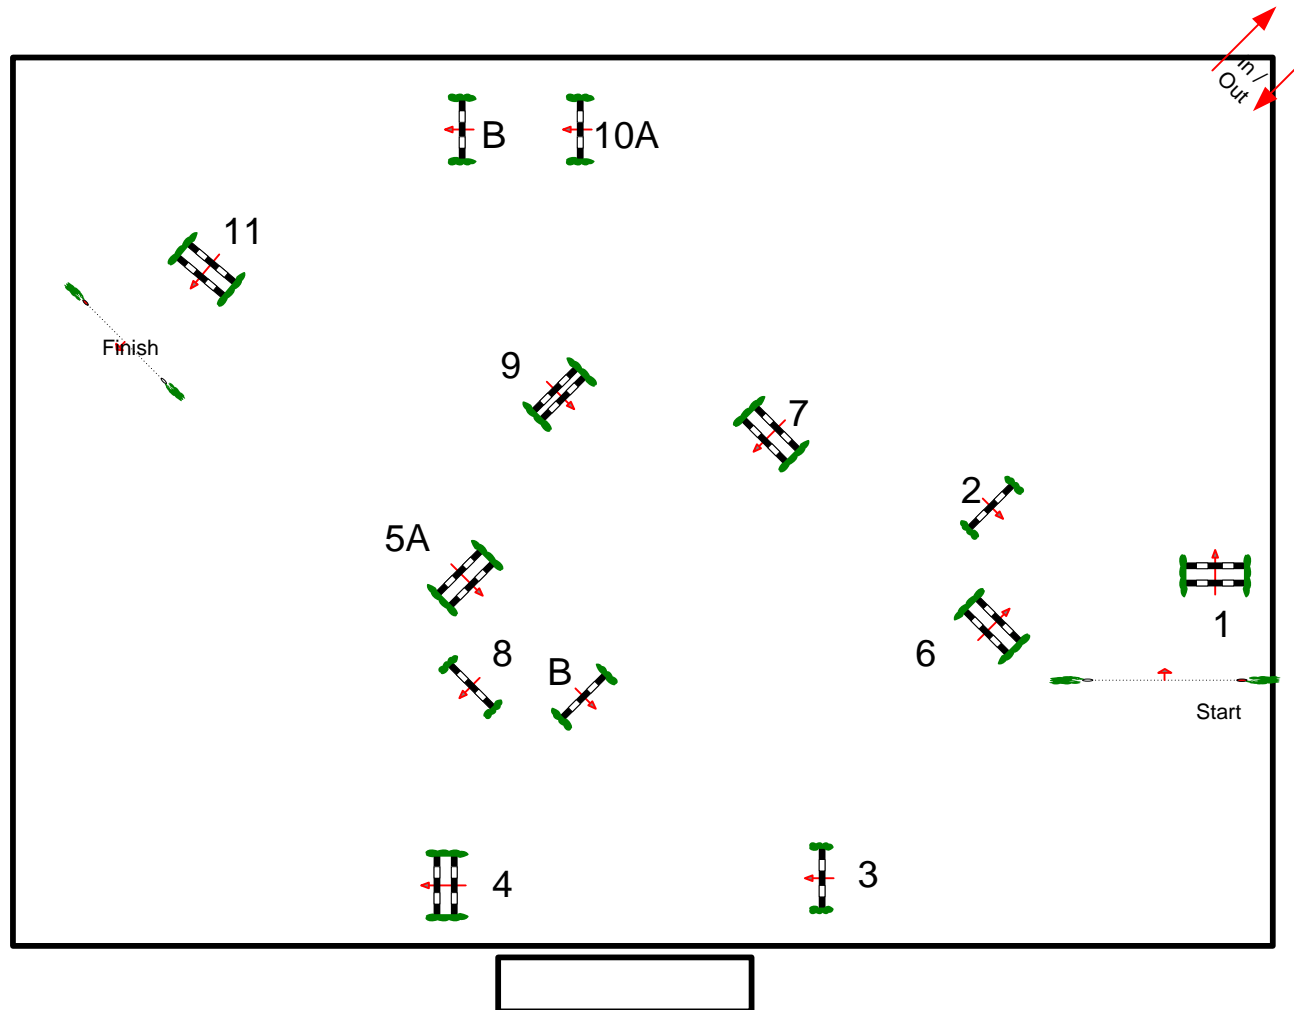

## TOSCANA TOUR 2012

06 - 08 APRIL 2012

Class No.: 139

PONY 1.20

Competition against the clock

sabato 7 aprile 2012

Start: 0:00

Table: A  
National RG:  
FEI RG / Art. 238.2.1  
Height: 1.20 m

Speed: 350 m/min  
Length: 490 m  
Time allowed: 84 sec  
Time limit: 168 sec

Obstacles: 11  
Efforts: 13  
Penalty sec:  
Closed combination:

:  
Length: 0 m  
Time allowed: 0 sec  
Time limit: 0 sec

2nd Jump-off:  
Length: 0 m  
Time allowed: 0 sec  
Time limit: 0 sec