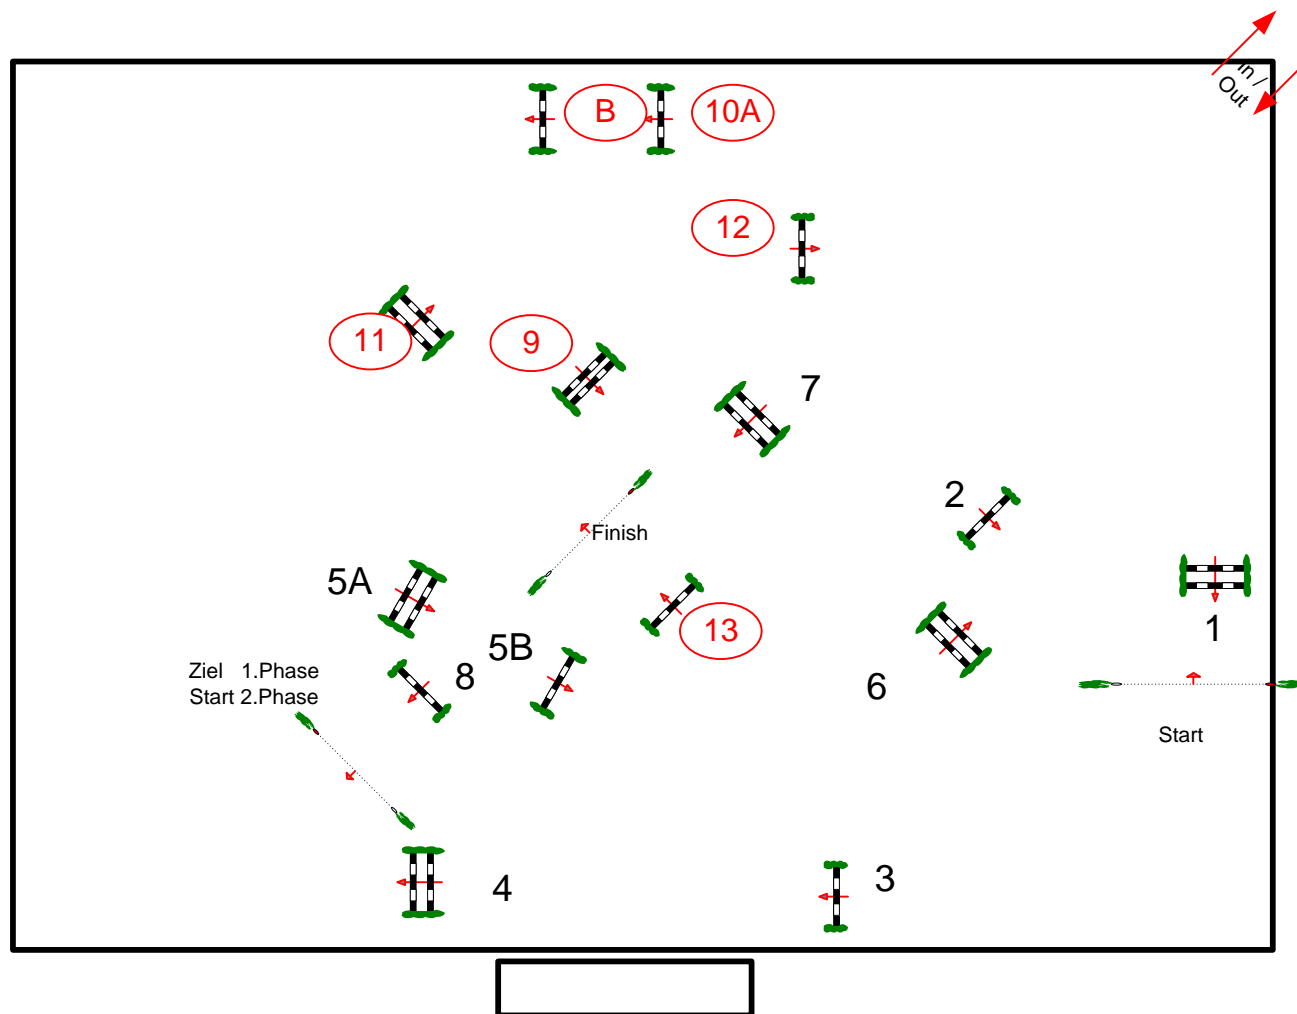

AREZZO EQUESTRIAN CENTER

TOSCANA TOUR 2012

06 - 08 APRIL 2012

Class No.: 141

BRONZE 1.15 / 1.20

Competition in two Phases

sabato 7 aprile 2012

Start: 8:30

Table: A
National RG:
FEI RG / Art. 274.5.3
Height: 1.15 - 1.20 m

Speed: 350 m/min
Length: 360 m
Time allowed: 62 sec
Time limit: 124 sec

Obstacles: 8
Efforts: 9
Penalty sec:
Closed combination:

2nd Phase: 9-10A-10B-11-12-13
Length: 280 m
Time allowed: 48 sec
Time limit: 96 sec

2nd Jump-off:
Length: 0 m
Time allowed: 0 sec
Time limit: 0 sec

CAMPO VASARI

Course Designer

*Francois denis
Andrea bruno*