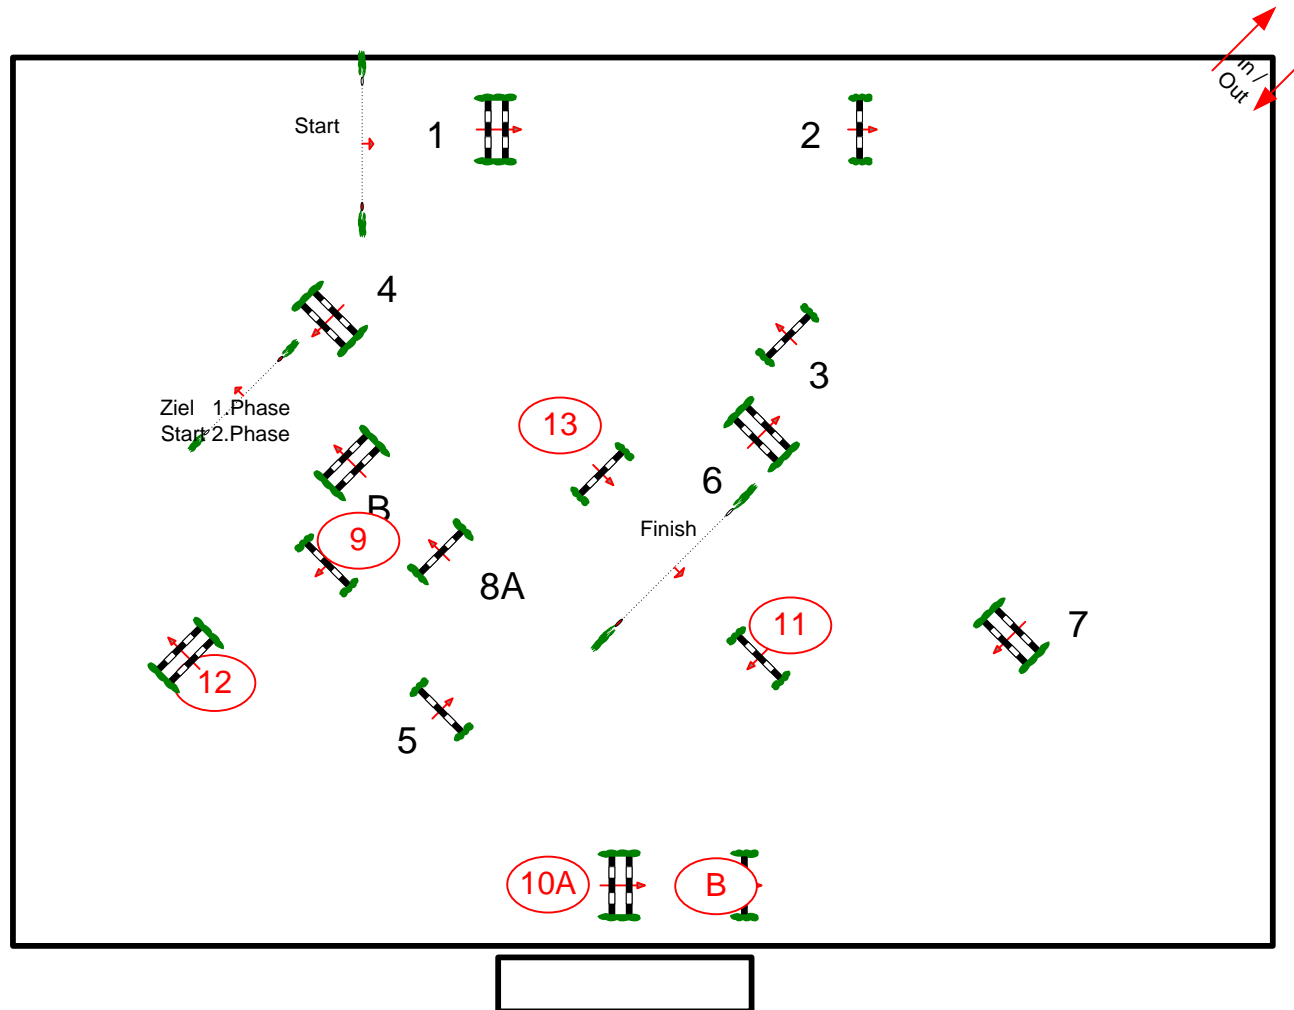

AREZZO EQUESTRIAN CENTER

TOSCANA TOUR 2012

06 - 08 APRIL 2012

Class No.: 152

PONY 1.20

Competition in two Phases

domenica 8 aprile 2012

Start: 0:00

Table: A
National RG:
FEI RG / Art. 274.5.3
Height: 1.20 m

Speed: 350 m/min
Length: 350 m
Time allowed: 60 sec
Time limit: 120 sec

Obstacles: 8
Efforts: 9
Penalty sec:
Closed combination:

2nd Phase: 9-10A-10B-11-12-13
Length: 270 m
Time allowed: 47 sec
Time limit: 94 sec

2nd Jump-off:
Length: 0 m
Time allowed: 0 sec
Time limit: 0 sec

CAMPO VASARI

Course Designer

FRANCOIS DENIS
ANDREA BRUNO