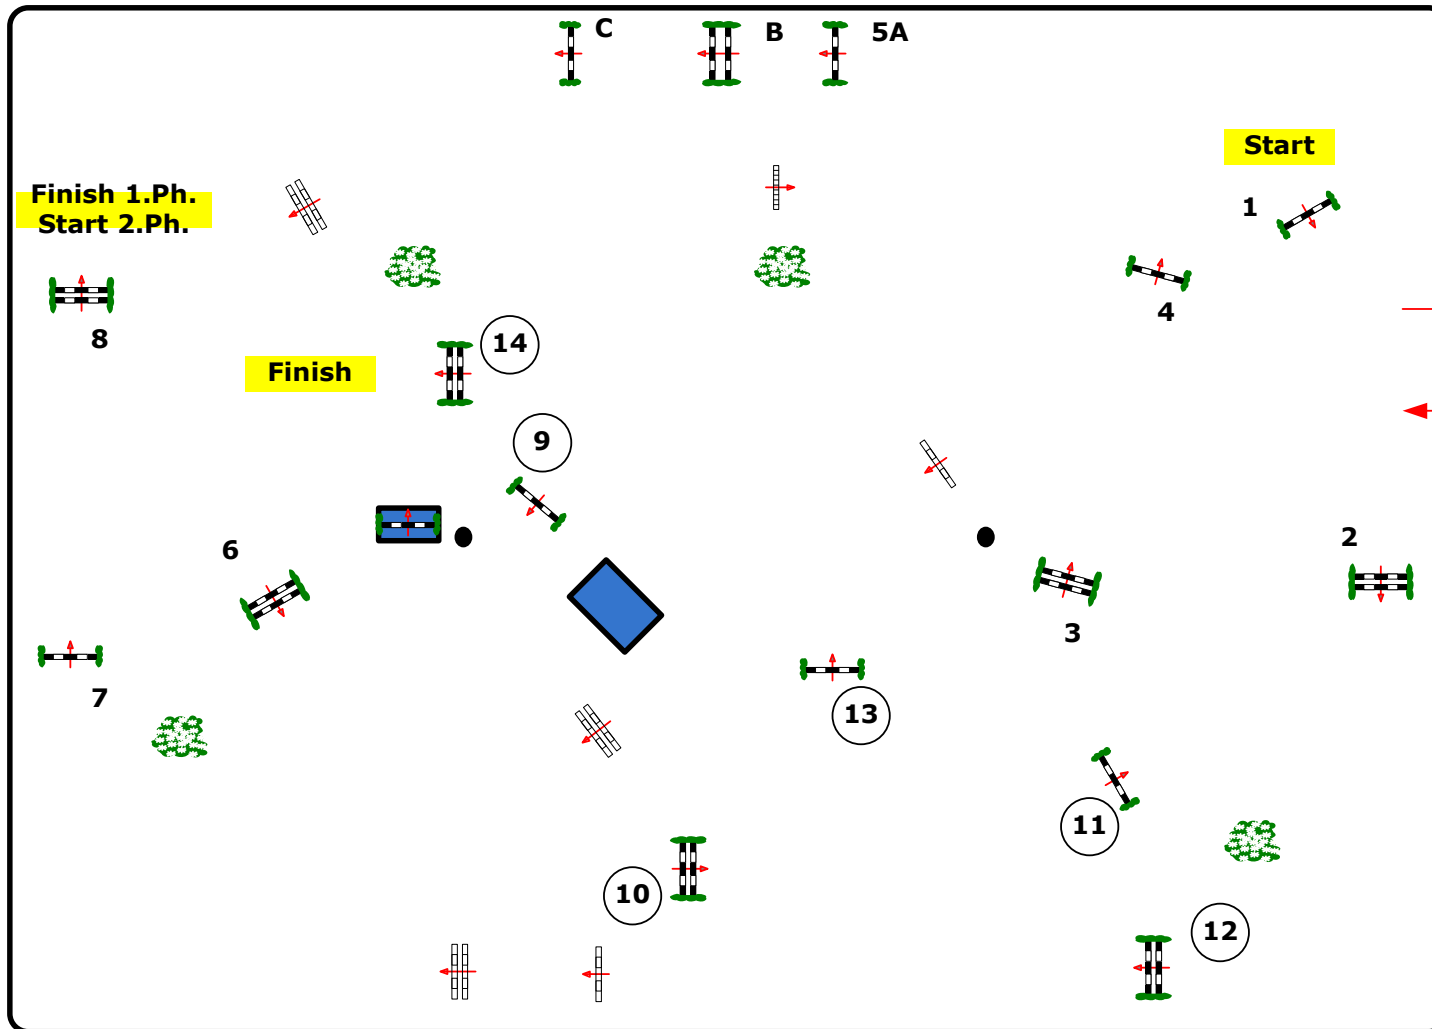

Dante Arena

20th March - 15th April Toscana 2012TOUR

Class Nr.: 120 Gold Tour 135
Friday, 05. April 2012

2 Phases
Start: 9:15 Uhr

Table: A
National RG:
FEI RG / Art. 274.5.3
Height: 1.35 m

Speed: 350 m/min
Length: 330 m
Time allowed: 57 sec
Time limit: 114 sec

Obstacles: 11
Efforts: 13
Penalty sec
Closed combination:

2.Phase: 9-14

Length: 290 m
Time allowed: 50 sec
Time limit: 100 sec

- Volker Schmidt GER
- ~~Elio Travagliati ITA~~
- Andrea Bruno ITA

110 x 80

JURY