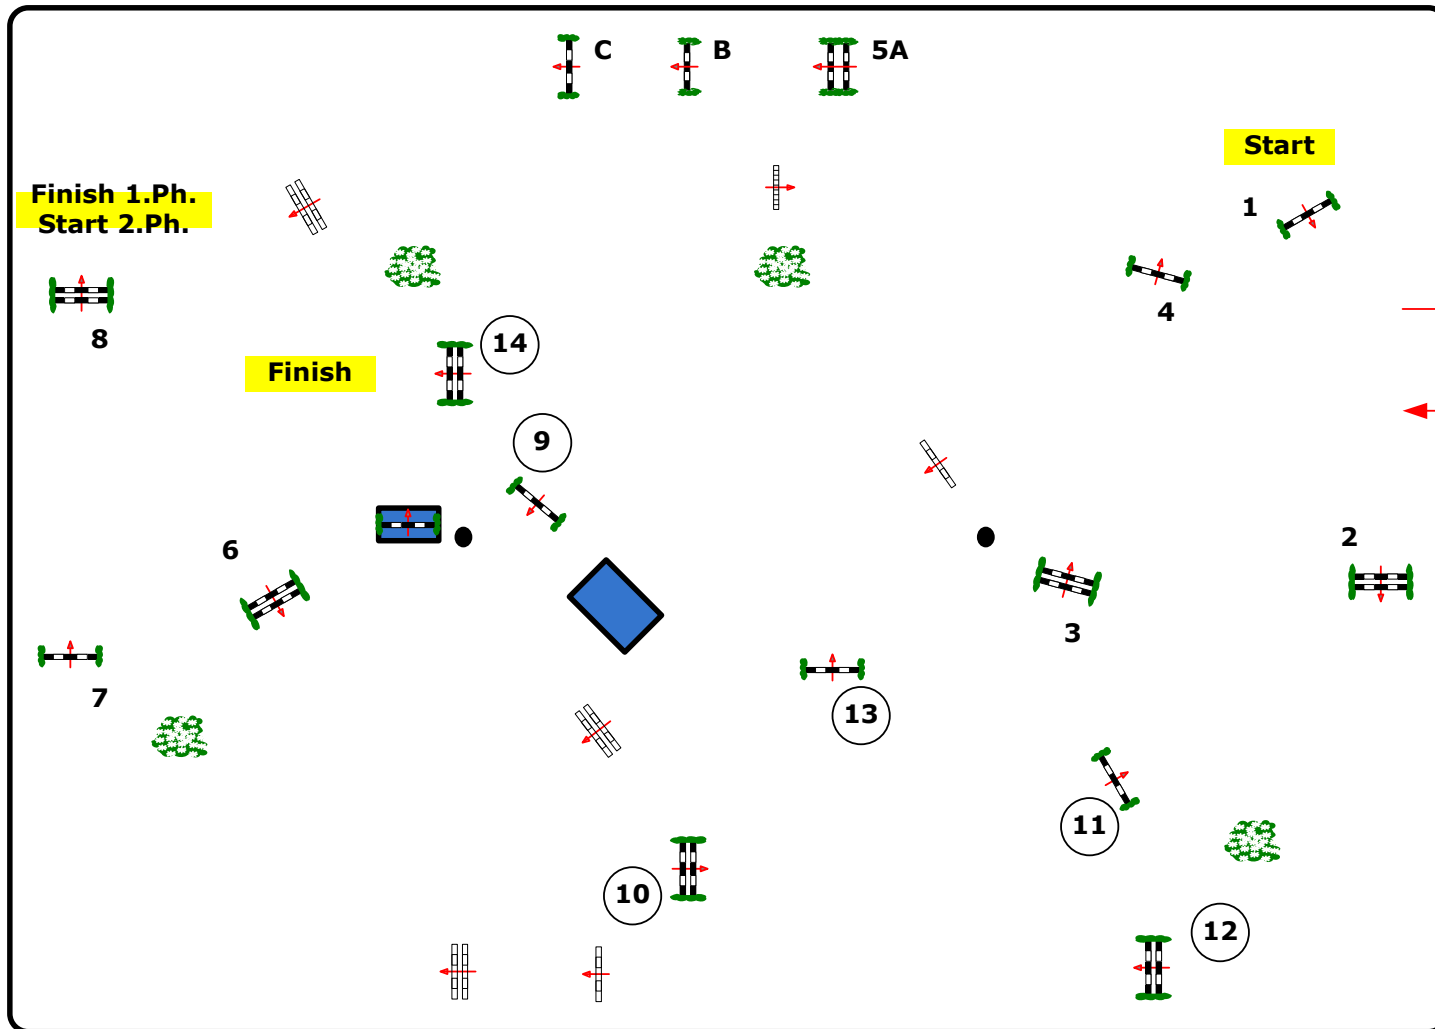

Dante Arena

20th March - 15th April
Toscana
2012TOUR

Class Nr.: 117 Silver Tour 135
 Friday, 05. April 2012

2 Phases
 Start: 10:30 Uhr

Table: A
 National RG:
 FEI RG / Art. 274.5.3
 Height: 1.35 m

Speed: 350 m/min
 Length: 310 m
 Time allowed: 54 sec
 Time limit: 108 sec

Obstacles: 11
 Efforts: 13
 Penalty sec
 Closed combination:

2.Phase: 9-14

Length: 290 m
 Time allowed: 50 sec
 Time limit: 100 sec

- Volker Schmidt GER
- ~~Elio Travagliati ITA~~
- Andrea Bruno ITA

110 x 80