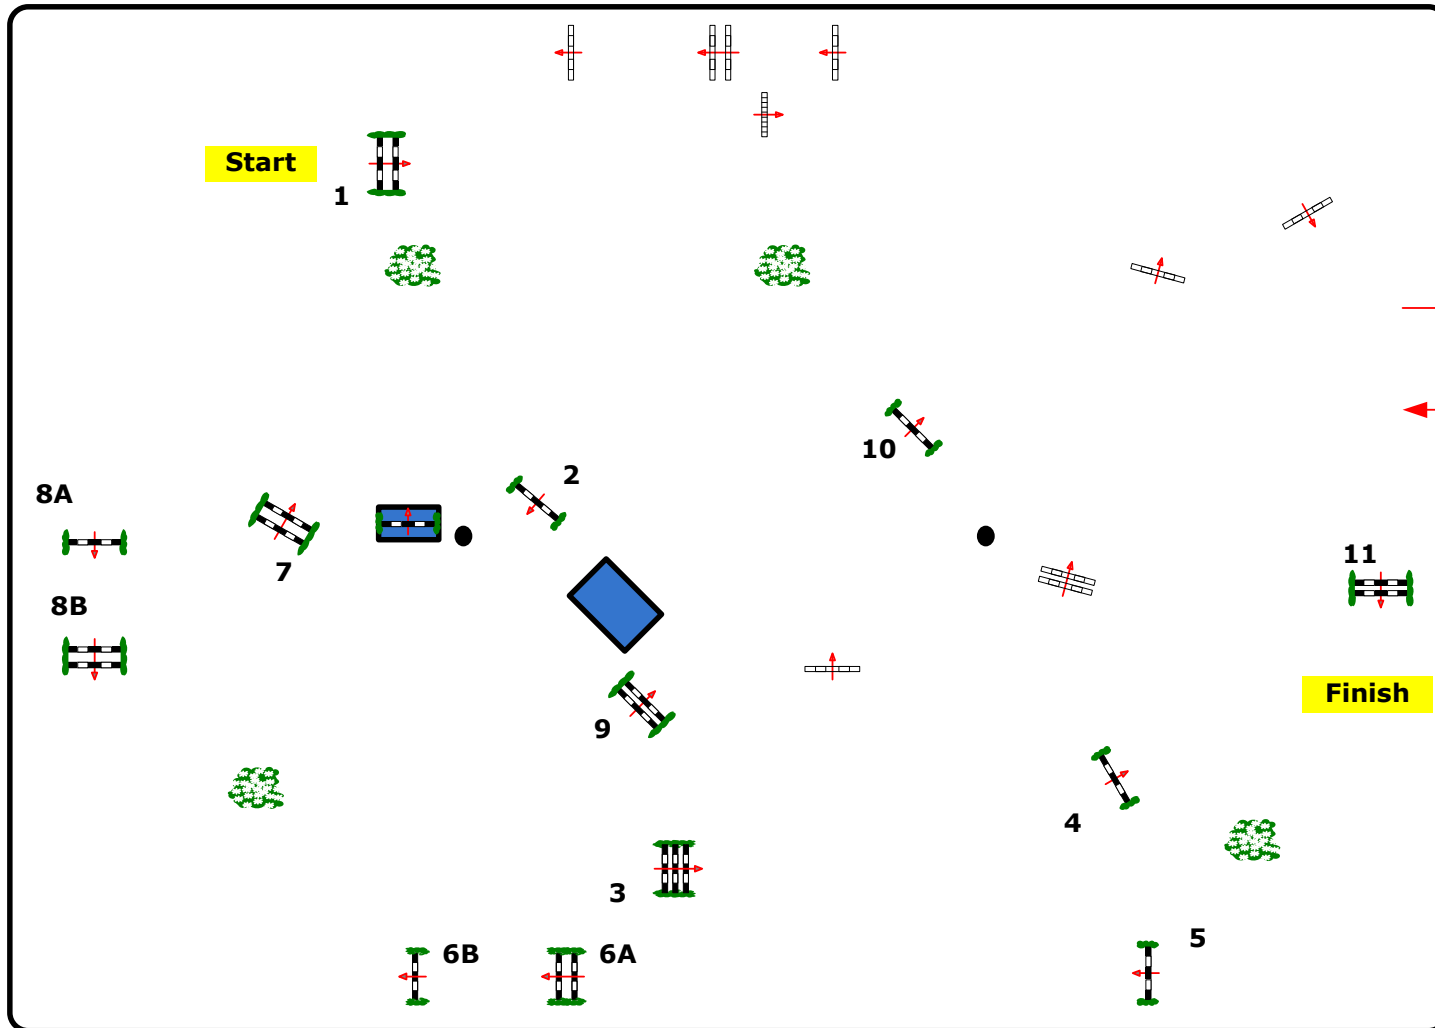

Dante Arena

20th March - 15th April
Toscana
2012TOUR

Class Nr.: 119 Silver Tour 135
 Friday, 05. April 2012

Against the clock
 Start: 13:30 Uhr

Table: A
 National RG:
 FEI RG / Art. 238.2.1
 Height: 1.35 m

Speed: 350 m/min
 Length: 440 m
 Time allowed: 76 sec
 Time limit: 152 sec

Obstacles: 11
 Efforts: 13
 Penalty sec
 Closed combination:

Length: 0 m
 Time allowed: 0 sec
 Time limit: 0 sec

- Volker Schmidt GER
- ~~Elio Travagliati ITA~~
- Andrea Bruno ITA

110 x 80

JURY