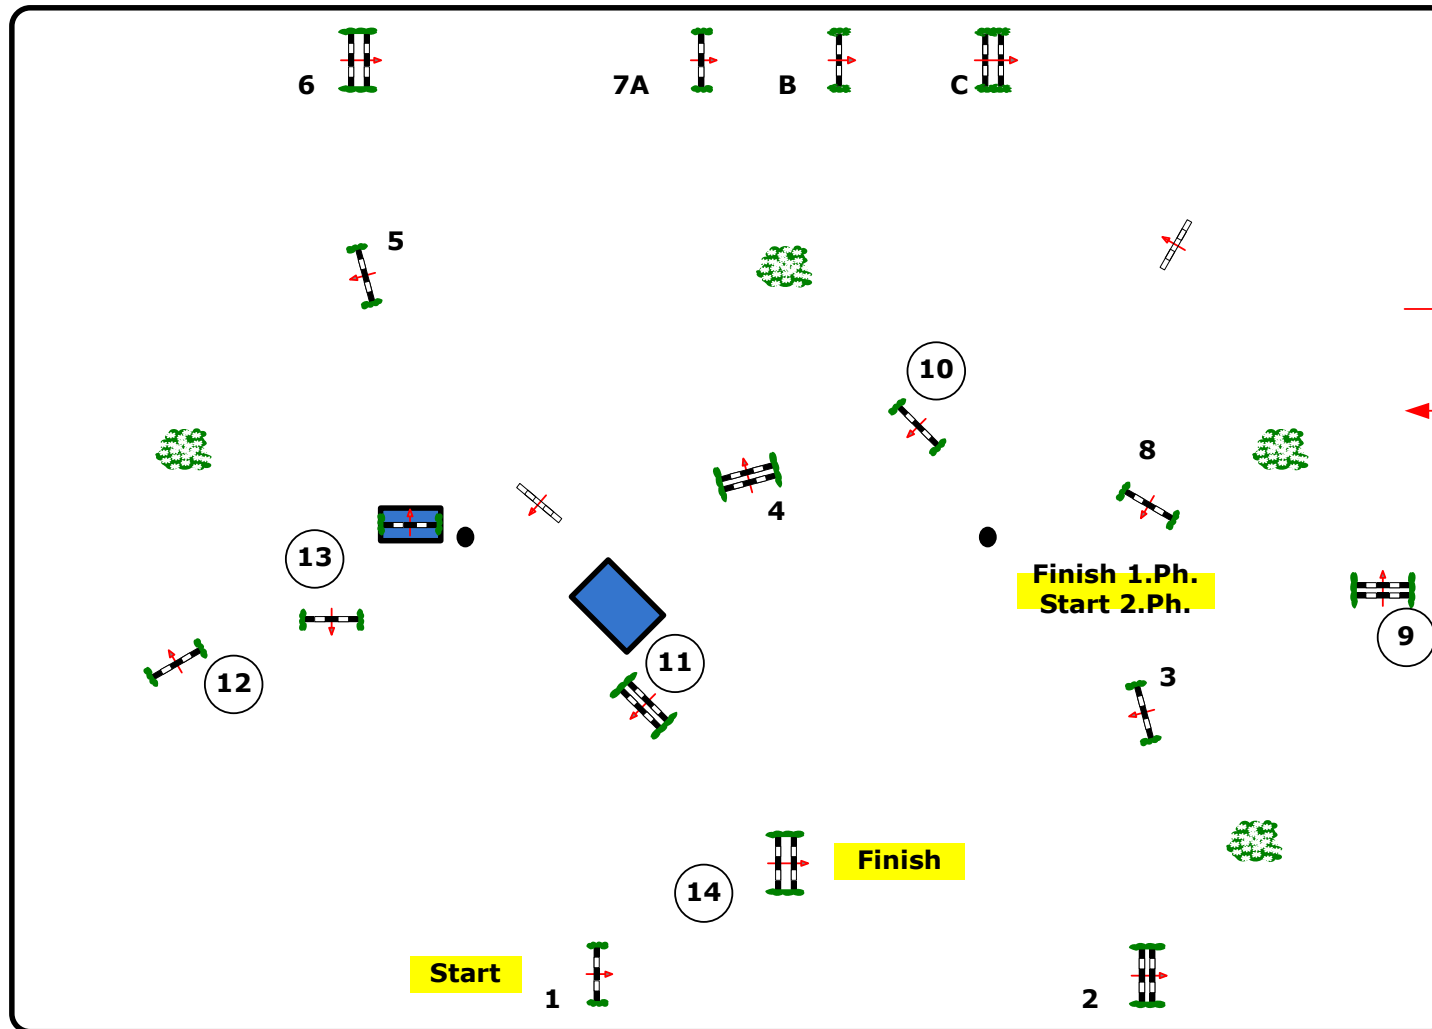

Dante Arena

20th March - 15th April Toscana 2012TOUR

Class Nr.: 115 Bronze Tour 125
Friday, 05. April 2012

2 Phases
Start: 16:00 Uhr

Table: A
National RG:
FEI RG / Art. 274.5.3
Height: 1.25 m

Speed: 350 m/min

Length: 310 m
Time allowed: 54 sec
Time limit: 108 sec

Obstacles: 8
Efforts: 10
Penalty sec
Closed combination:

2.Phase: 9-14

Length: 240 m
Time allowed: 42 sec
Time limit: 84 sec

- Volker Schmidt GER
- ~~Elio Travagliati ITA~~
- Andrea Bruno ITA