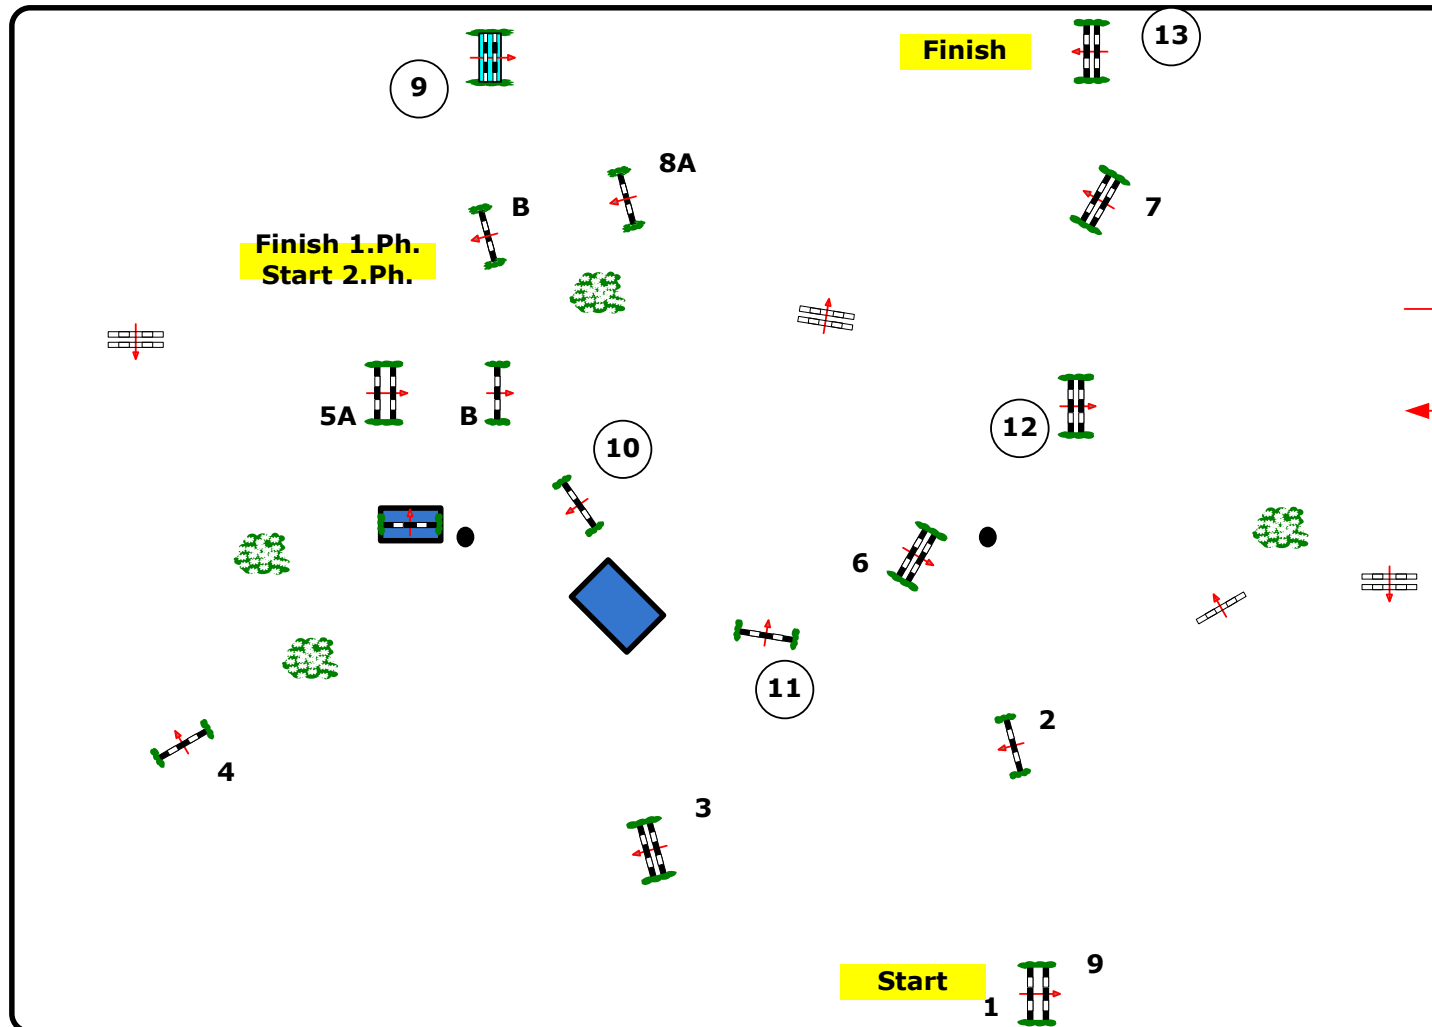

Dante Arena

20th March - 15th April Toscana 2012TOUR

Class Nr.: 211 Gold Tour 135
Saturday, 07. April 2012

2 Phases
Start: 9:15 Uhr

Table:A
National RG:
FEI RG / Art.274.5.3
Height: 1.35 m

Speed: 350 m/min

Length: 330 m
Time allowed: 57 sec
Time limit: 114 sec

Obstacles: 8
Efforts: 10
Penalty sec
Closed combination:

2.Phase: 9-13

Length: 270 m
Time allowed: 47 sec
Time limit: 94 sec

- Volker Schmidt GER
- ~~Elio Travagliati ITA~~
- Andrea Bruno ITA