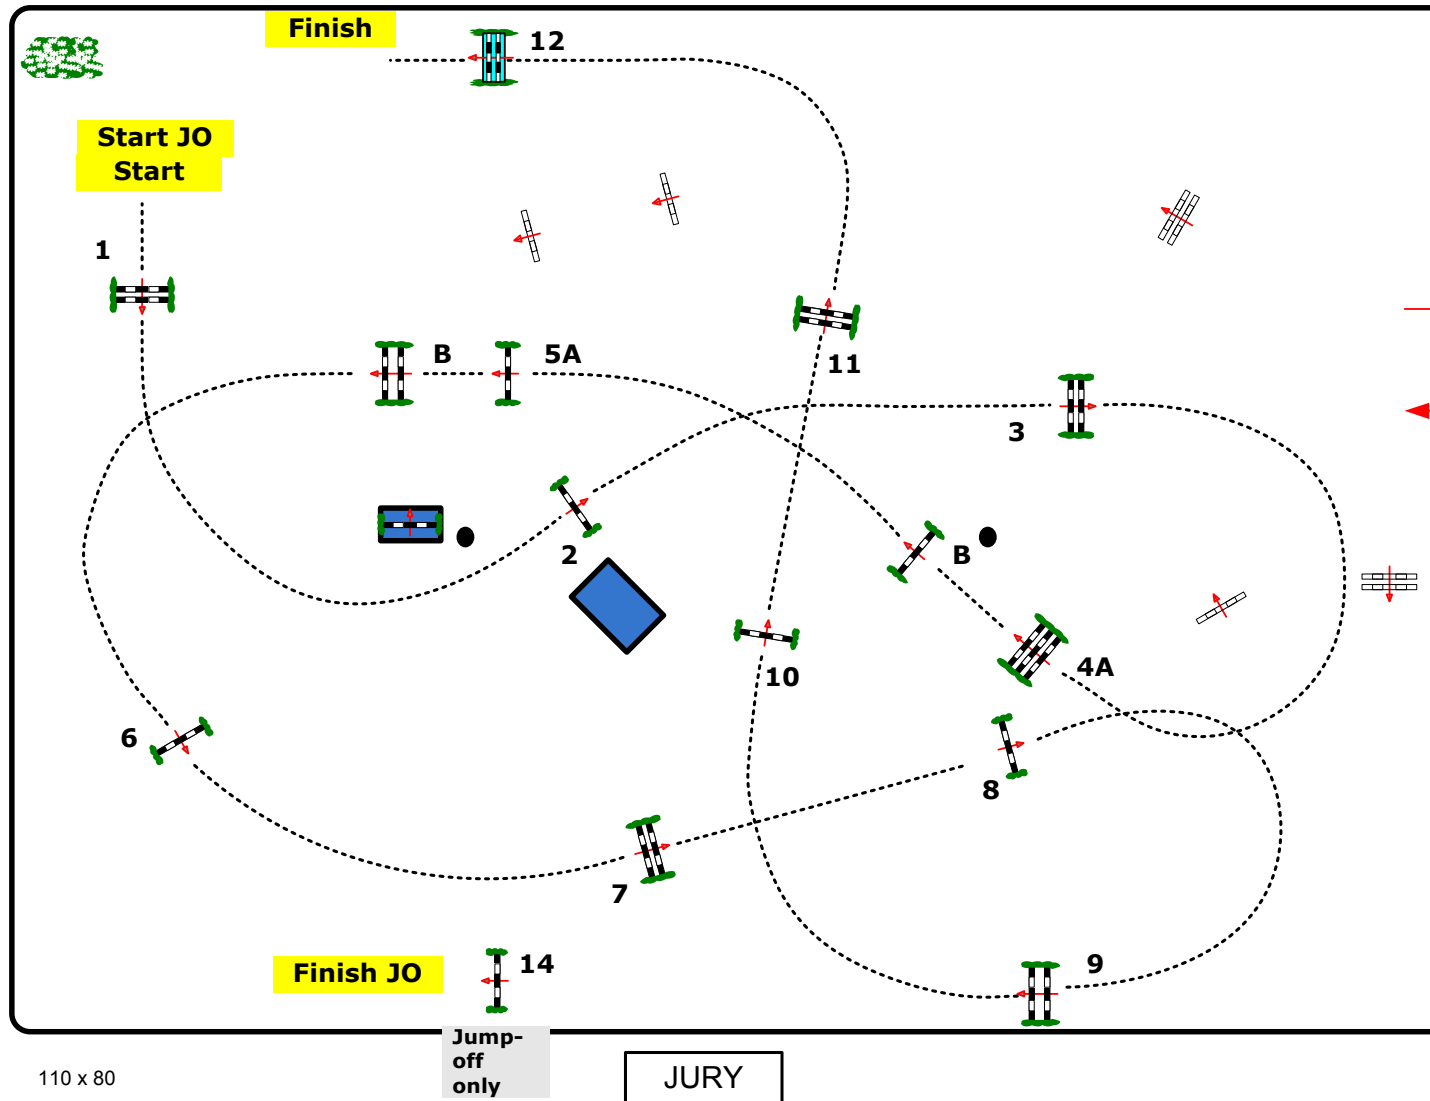

Dante Arena

20th March - 15th April Toscana 2012TOUR

Class Nr.: 134 Gold Tour 135
Saturday, 07. April 2012

imm.JO
Start: 7:45 Uhr

Table:A
National RG:
FEI RG / Art.238.2.2
Height: 1.35 m

Speed: 350 m/min

Length: 440 m
Time allowed: 76 sec
Time limit: 152 sec

Obstacles: 12
Efforts: 14
Penalty sec
Closed combination:

JO: 1-2-3-4A-4B-8-9-14

Length: 290 m
Time allowed: 50 sec
Time limit: 100 sec

- Volker Schmidt GER
- ~~Elio Travagliati ITA~~
- Andrea Bruno ITA

In / Out