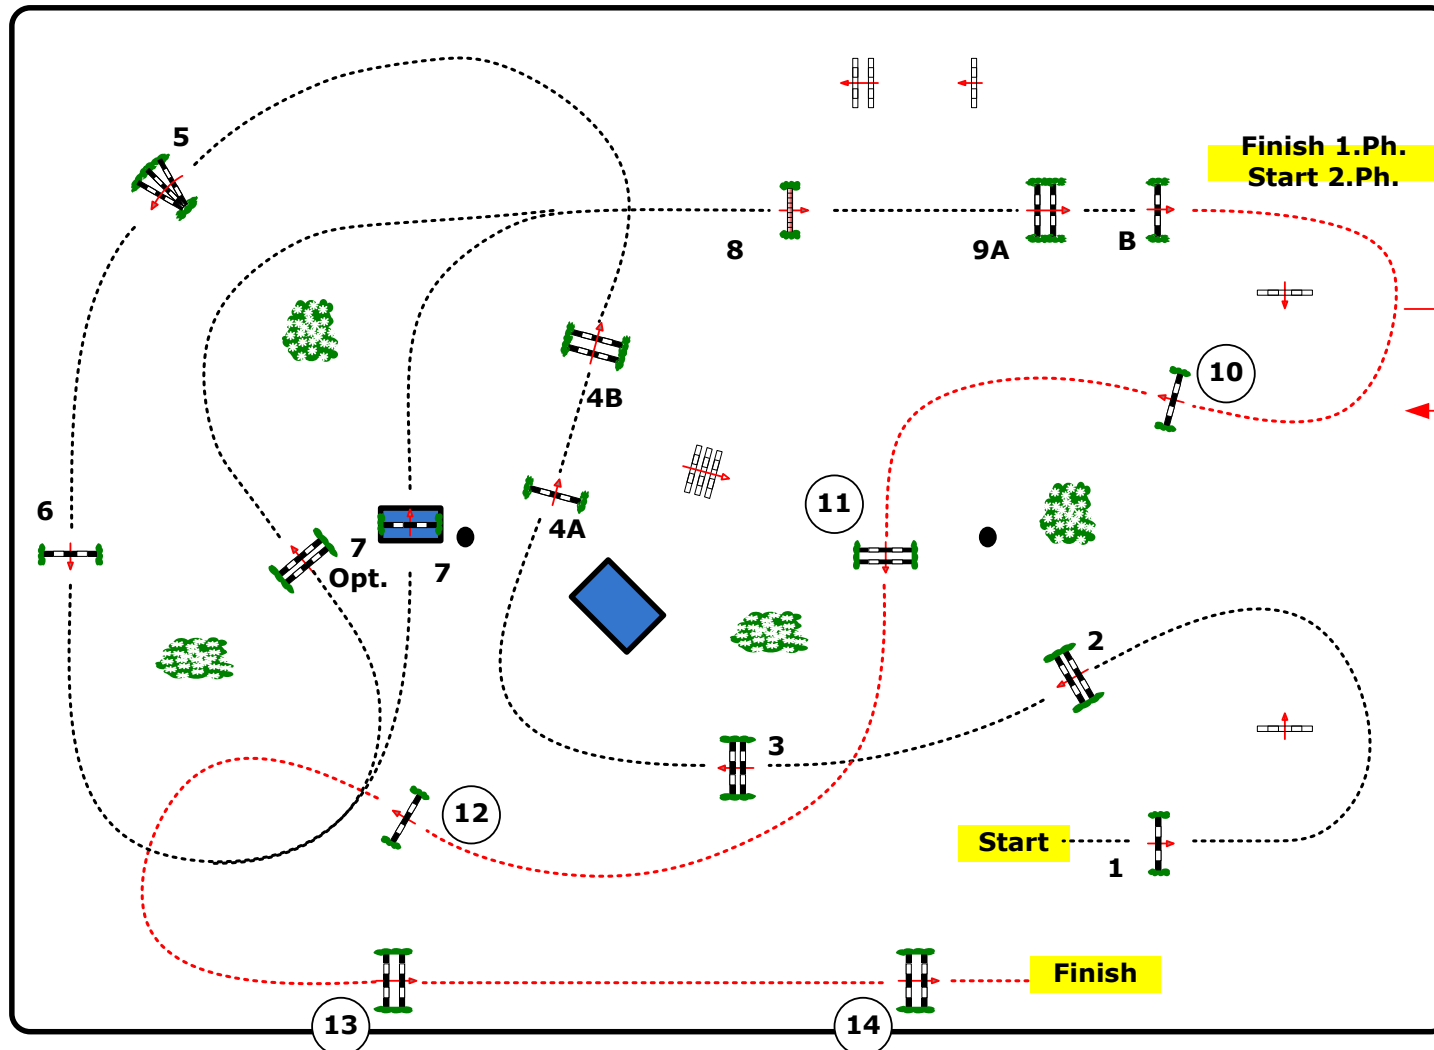

Dante Arena

20th March - 15th April Toscana 2012TOUR

Class Nr.: 145 Silver Tour 135
Sunday, 08. April 2012

2 Phases
Start: 7:45 Uhr

Table: A
National RG:
FEI RG / Art. 274.5.3
Height: 1.35 m

Speed: 350 m/min

Length: 330 m
Time allowed: 57 sec
Time limit: 114 sec

Obstacles: 9
Efforts: 11
Penalty sec
Closed combination:

2.Phase: 10-14

Length: 240 m
Time allowed: 42 sec
Time limit: 84 sec

- Volker Schmidt GER
- Elio Travagliati ITA
- Andrea Bruno ITA

110 x 80

JURY