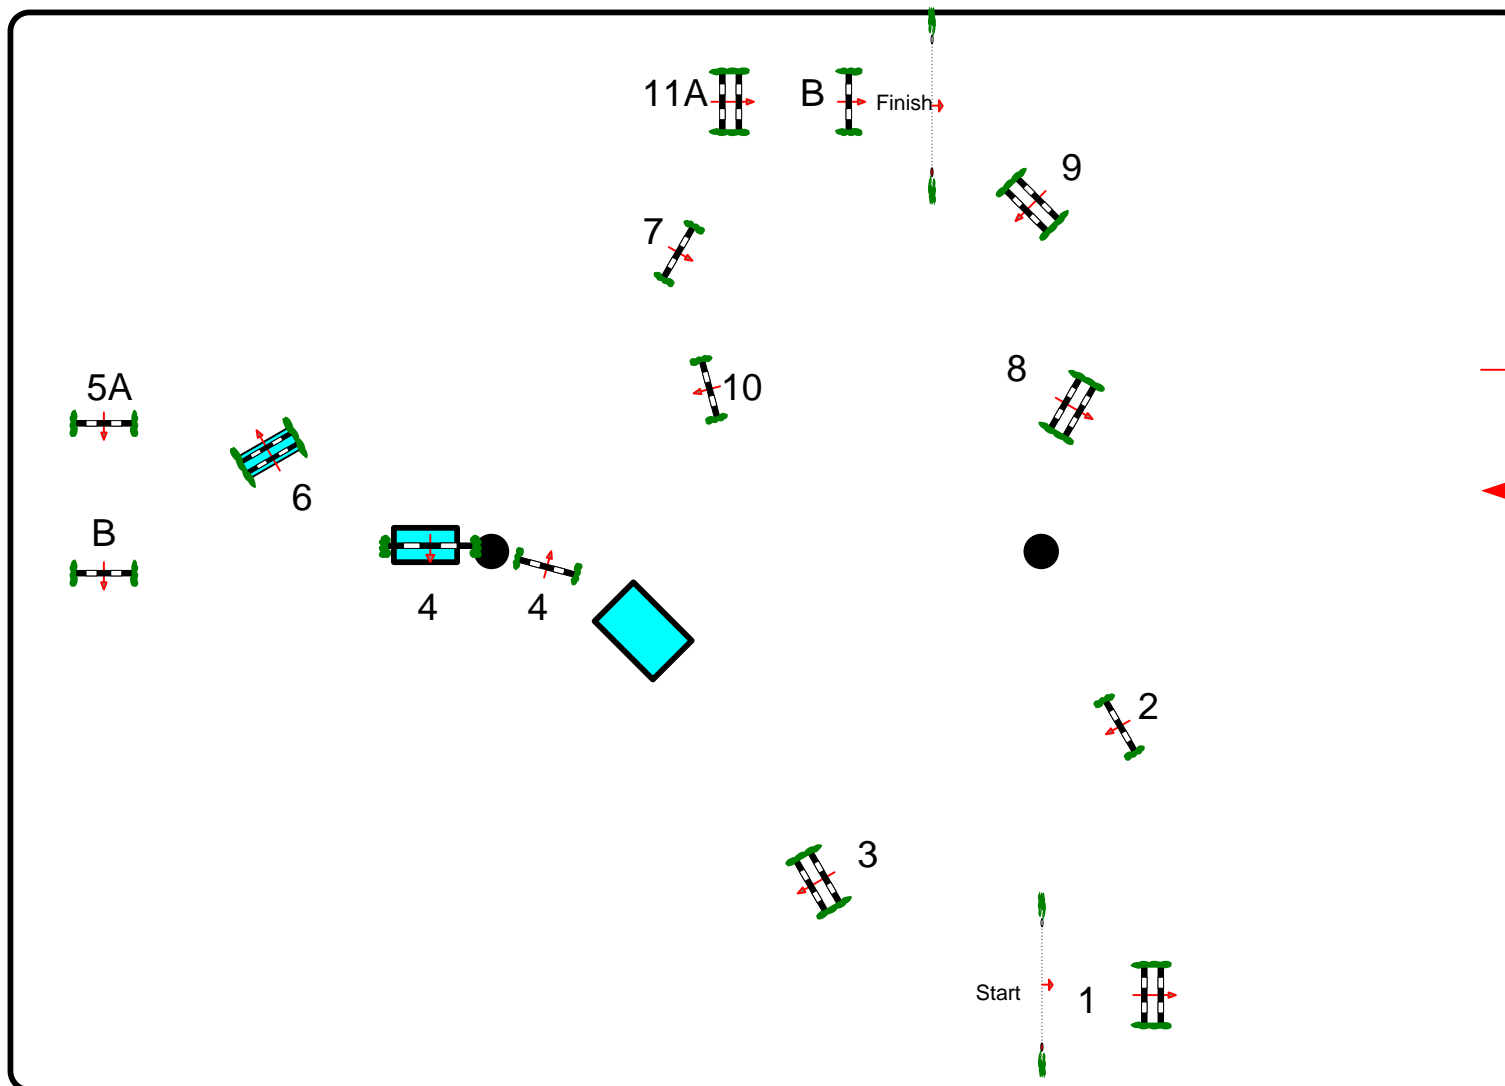

AREZZO EQUESTRIAN CENTRE

TOSCANA TOUR 2012

Class No.: 155

6 YEARS OLD

Competition against the clock

martedì 10 aprile 2012

Start: 0:00

Table: A
National RG:
FEI RG / Art. 238.2.1
Height: 1.20 m

Speed: 350 m/min
Length: 480 m
Time allowed: 83 sec
Time limit: 166 sec

Obstacles: 11
Efforts: 13
Penalty sec:
Closed combination:

:
Length: 0 m
Time allowed: 0 sec
Time limit: 0 sec

2nd Jump-off:
Length: 0 m
Time allowed: 0 sec
Time limit: 0 sec