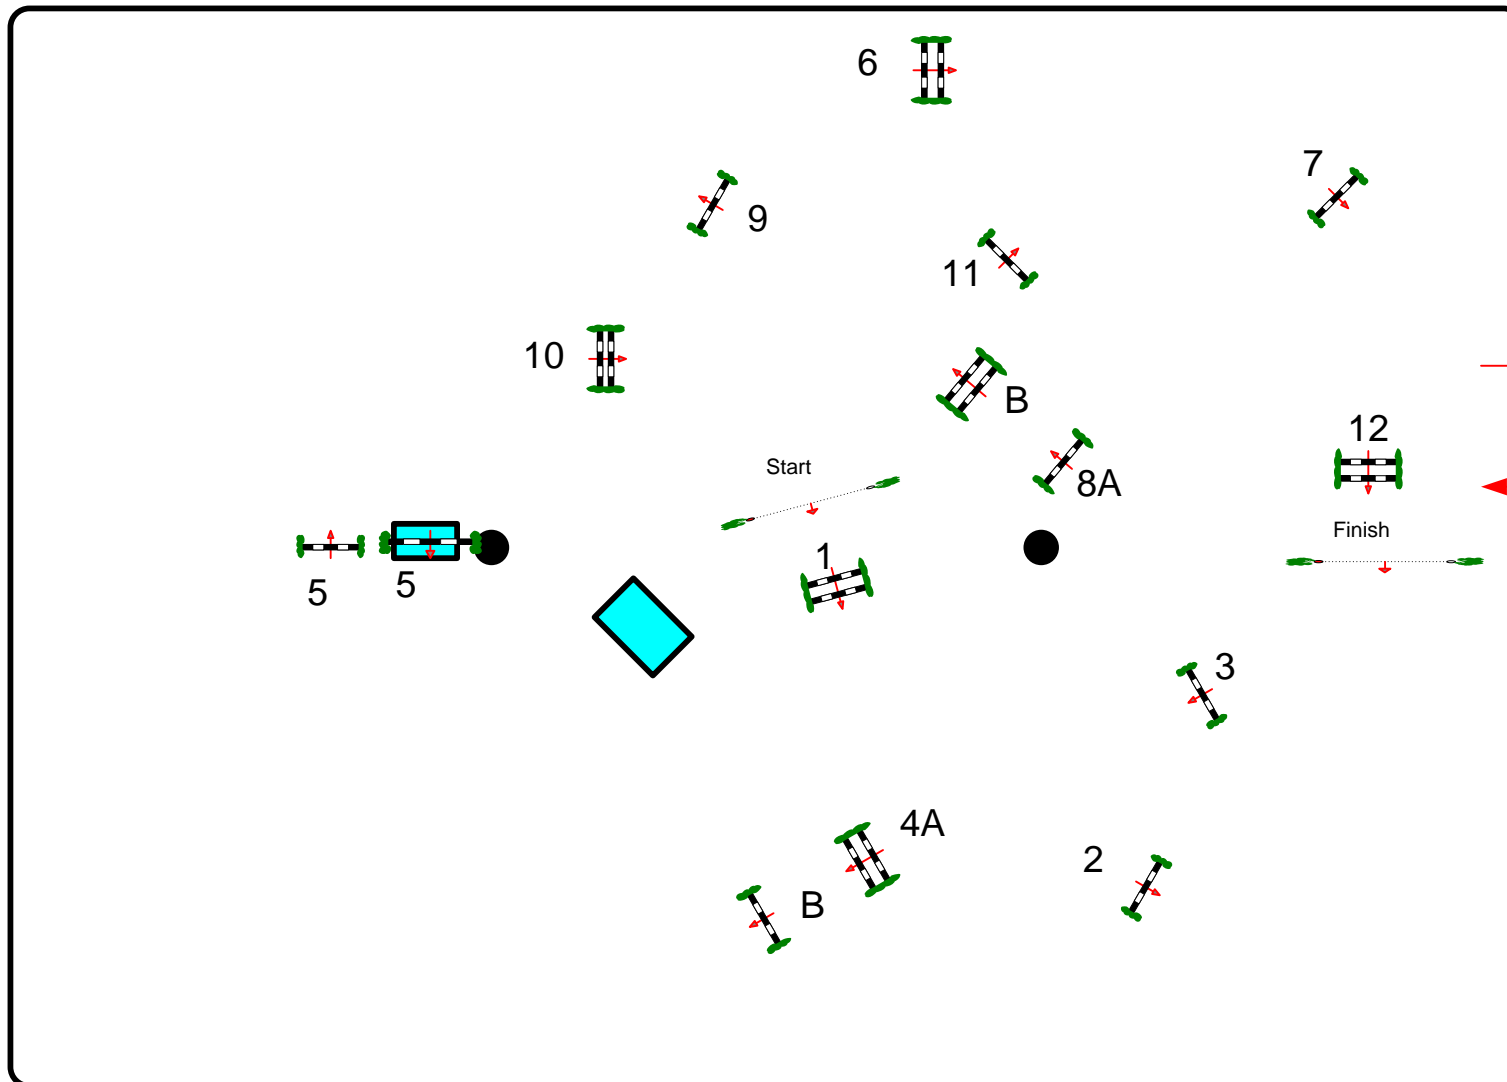

# TOSCANA TOUR 2012

Class No.: 156

7 YEARS OLD

Competition against the clock

martedì 10 aprile 2012

Start: 0:00

Table: A  
National RG:  
FEI RG / Art. 238.2.1  
Height: 1.20 m

Speed: 350 m/min  
Length: 480 m  
Time allowed: 83 sec  
Time limit: 166 sec

Obstacles: 11  
Efforts: 13  
Penalty sec:  
Closed combination:

:  
Length: 0 m  
Time allowed: 0 sec  
Time limit: 0 sec

2nd Jump-off:  
Length: 0 m  
Time allowed: 0 sec  
Time limit: 0 sec

CAMPO  
DANTE