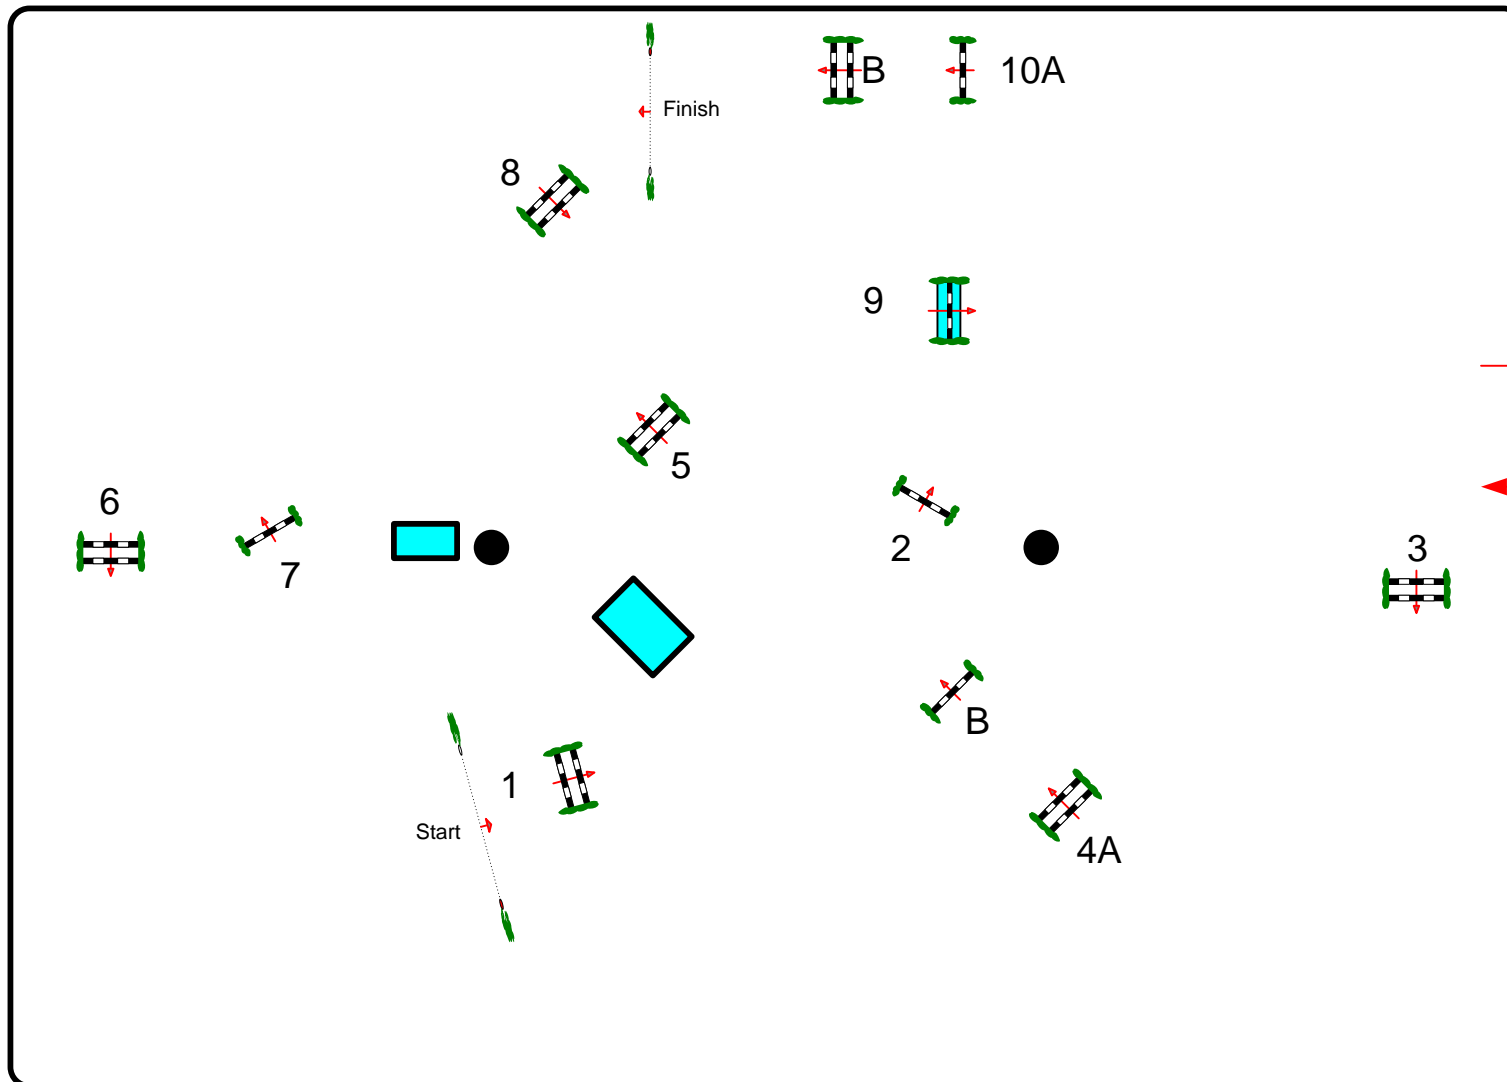

Class No.: 157

5 YEAR OLDS

NOT AGAINST THE CLOCK

mercoledì 11 aprile 2012

Start: 0:00

Table: A
National RG:
FEI RG / Art. 238.1.1
Height: 1.15 m

Speed: 325 m/min
Length: 480 m
Time allowed: 89 sec
Time limit: 178 sec

Obstacles: 10
Efforts: 12
Penalty sec:
Closed combination:

:
Length: 0 m
Time allowed: 0 sec
Time limit: 0 sec

2nd Jump-off:
Length: 0 m
Time allowed: 0 sec
Time limit: 0 sec

CAMPO DANTE

CSI YOUNG HORSES 10 - 12
APRIL