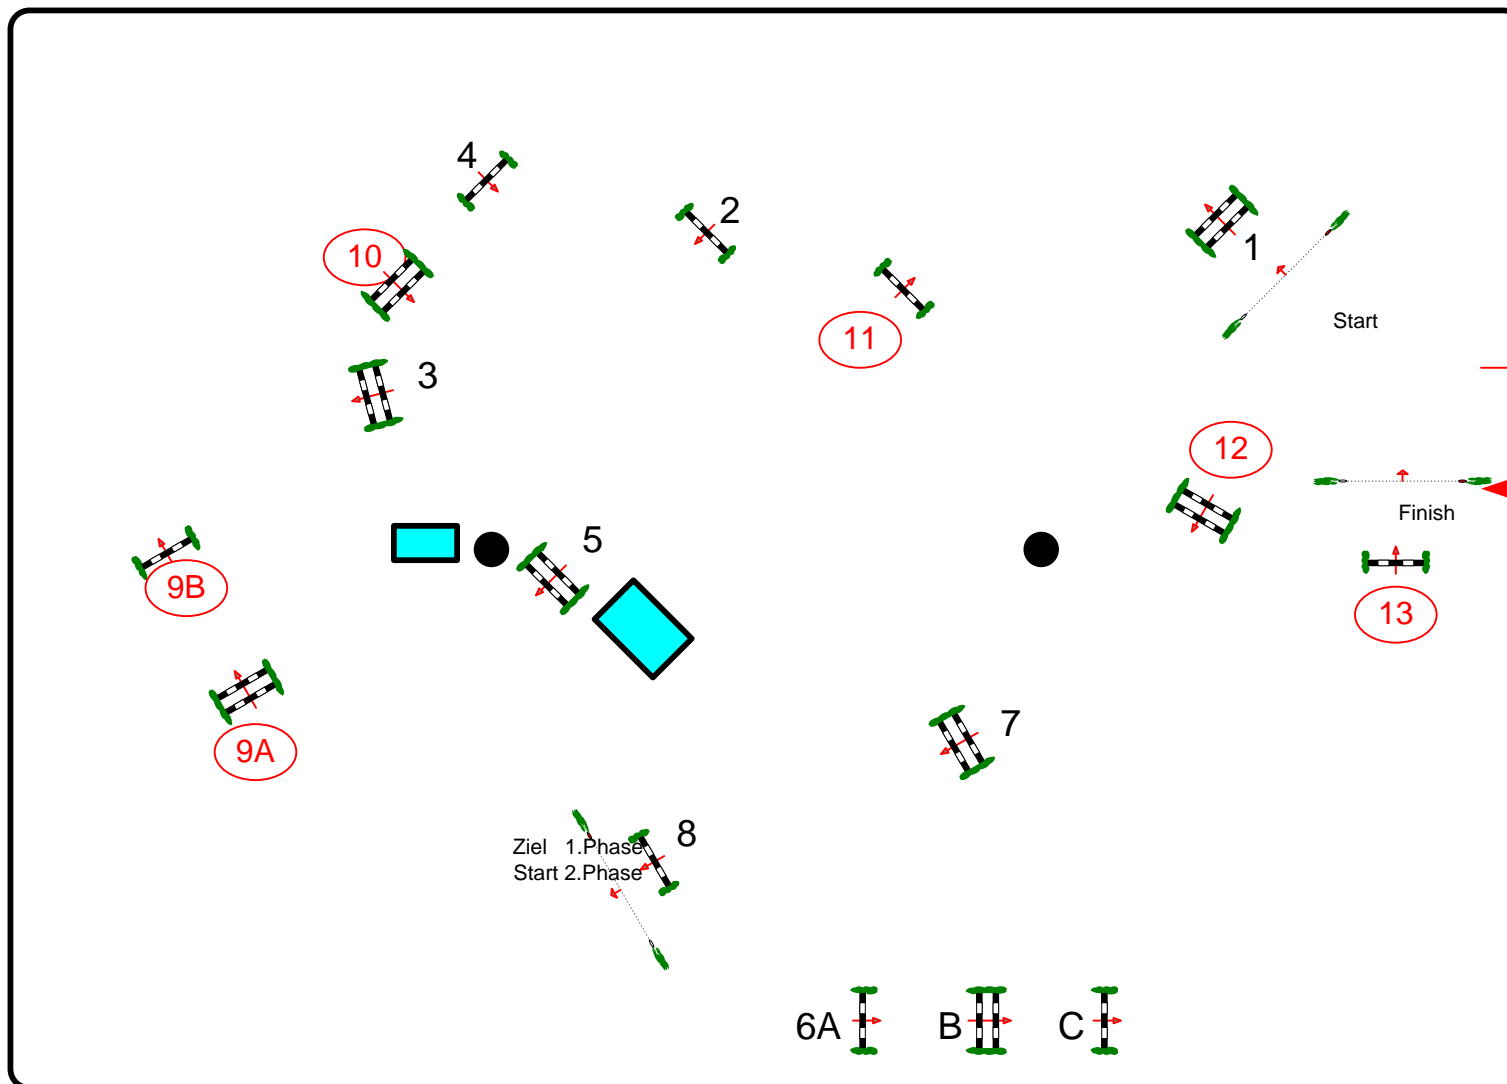

AREZZO EQUESTRIAN CENTRE

TOSCANA TOUR 2012

Class No.: 1.58

6 YEAR OLDS

Competition in two Phases

mercoledì 11 aprile 2012

Start: 0:00

Table: A
National RG:
FEI RG / Art. 274.5.3
Height: 1.20 m

Speed: 350 m/min
Length: 350 m
Time allowed: 60 sec
Time limit: 120 sec

Obstacles: 8
Efforts: 10
Penalty sec:
Closed combination:

2nd Phase: 9A-9B-10-11-12-13
Length: 260 m
Time allowed: 45 sec
Time limit: 90 sec

2nd Jump-off:
Length: 0 m
Time allowed: 0 sec
Time limit: 0 sec

CAMPO DANTE

CSI YOUNG HORSES 10 - 12
APRIL

Course Designer

FRANCOIS DENIS
MANOS AGGELAKIS

JURY